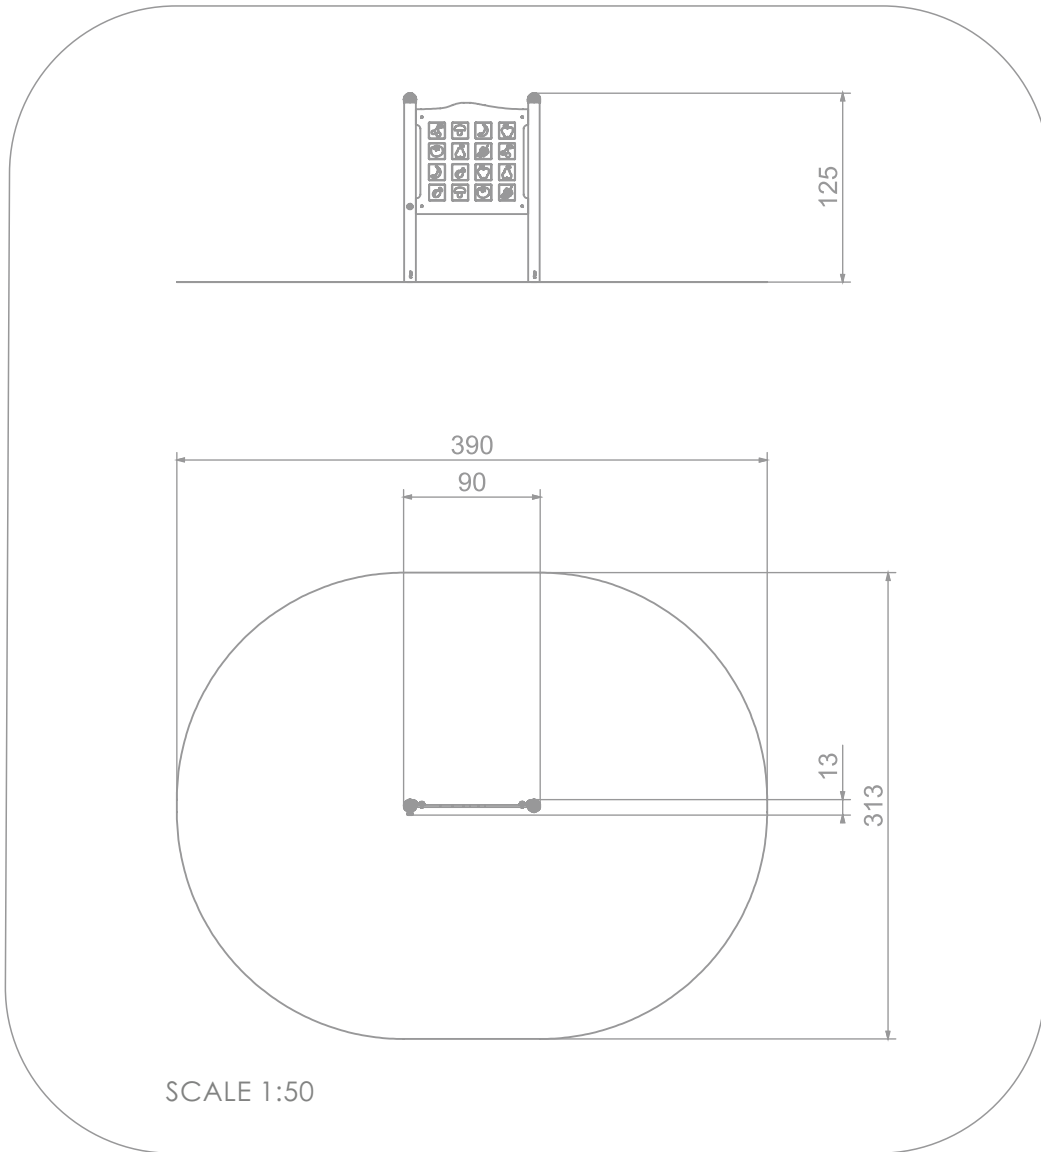

4115

SINGLE