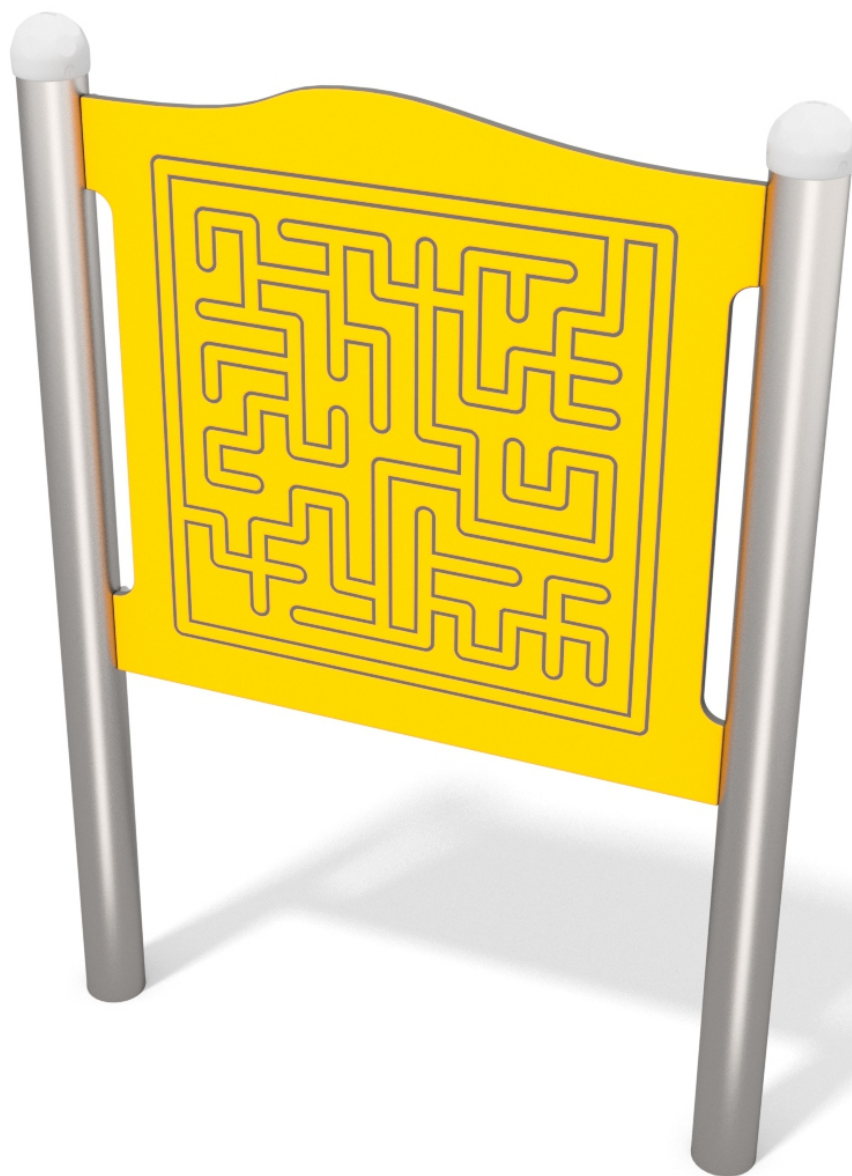

# 4116

## SINGLE

SOCIALIZING

### INFORMATION ABOUT THE PRODUCT

Dimensions	13 x 90 cm
Safety zone	313 x 390 cm
Free space	11 m <sup>2</sup>
Overall height	125 cm
Free fall height	
Amount of users	1
Product complies with EN 1176-1:2017	YES
Availability of spare parts	YES
Age range	1-7
According to EN 1176-1:2017 norm, the product requires applying a safety surface according to the product's free fall height.	