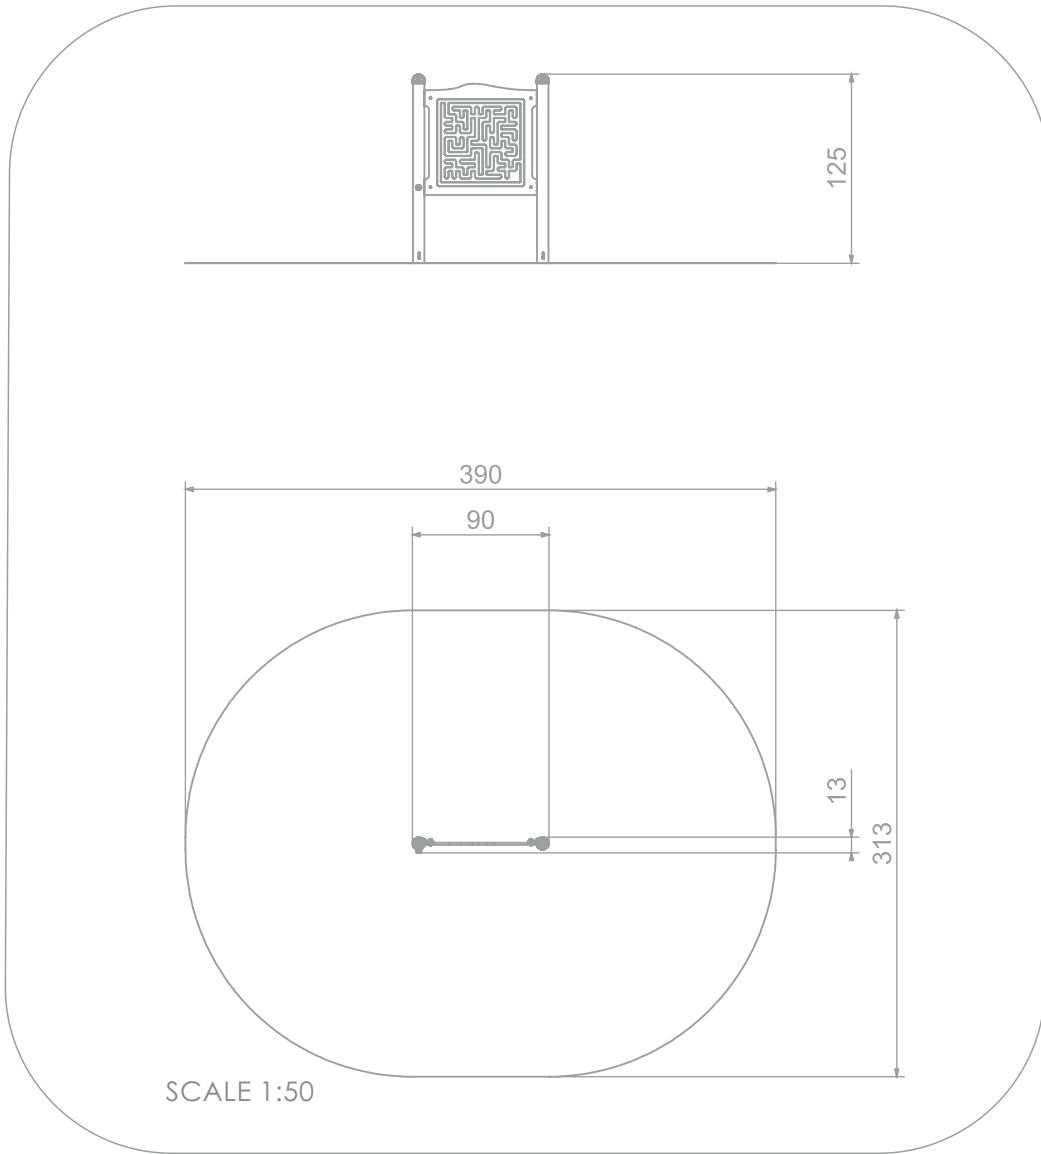

4116

SINGLE