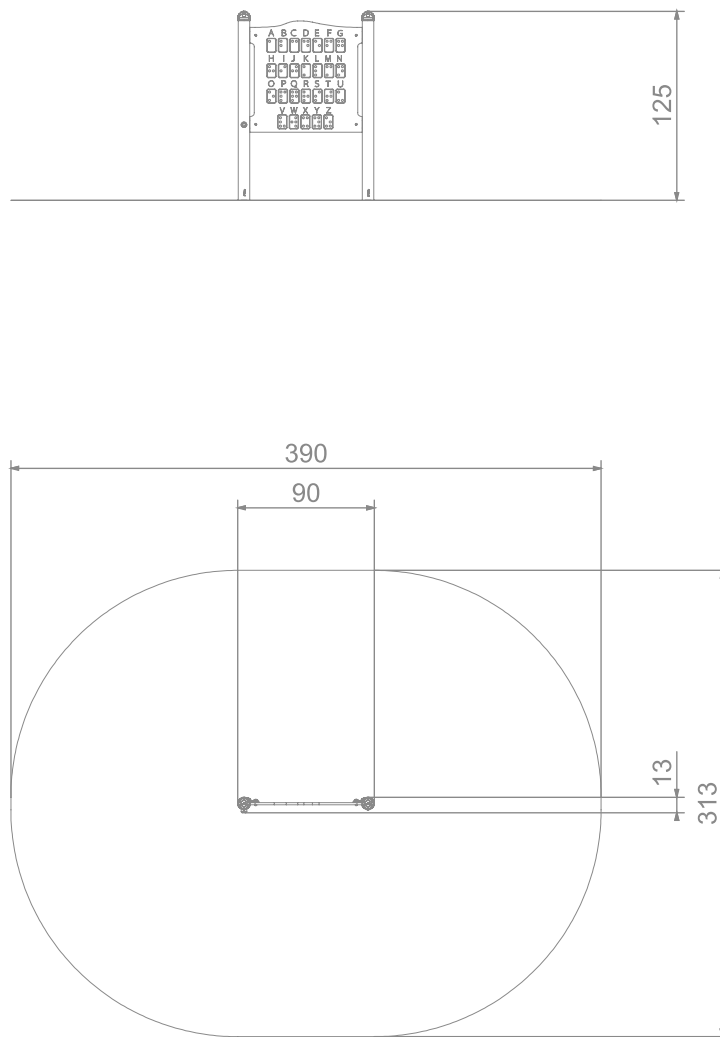

4122

SINGLE

SOCIALIZING

INFORMATION ABOUT THE PRODUCT

| | |
|--------------------------------------|-------------------|
| Dimensions | 13 x 90 cm |
| Safety zone | 313 x 390 cm |
| Safety zone area | 11 m ² |
| Overall height | 125 cm |
| Free fall height | |
| Amount of users | 1 |
| Product complies with EN 1176-1:2017 | YES |
| Availability of spare parts | YES |
| Age range | 1-7 |

According to EN 1176-1:2017 norm, the product requires applying a safety surface according to the product's free fall height.

4122

SINGLE

SCALE 1:50

MATERIALS:

SOLID CONSTRUCTION
MADE OF STAINLESS STEEL
AISI 304 TOTALLY RESISTANT
TO WEATHER CONDITIONS

PLATES OF THE WALLS MADE
OF COLORFUL TRIPLE
LAYERED 15 MM HDPE
POLYETHYLENE

SAFE PIPE PLUGS MADE OF
INJECTION MOLDED
POLYAMIDE

PLATE AND ROPE
CONNECTORS MADE OF
INJECTION MOLDED
POLYAMIDE