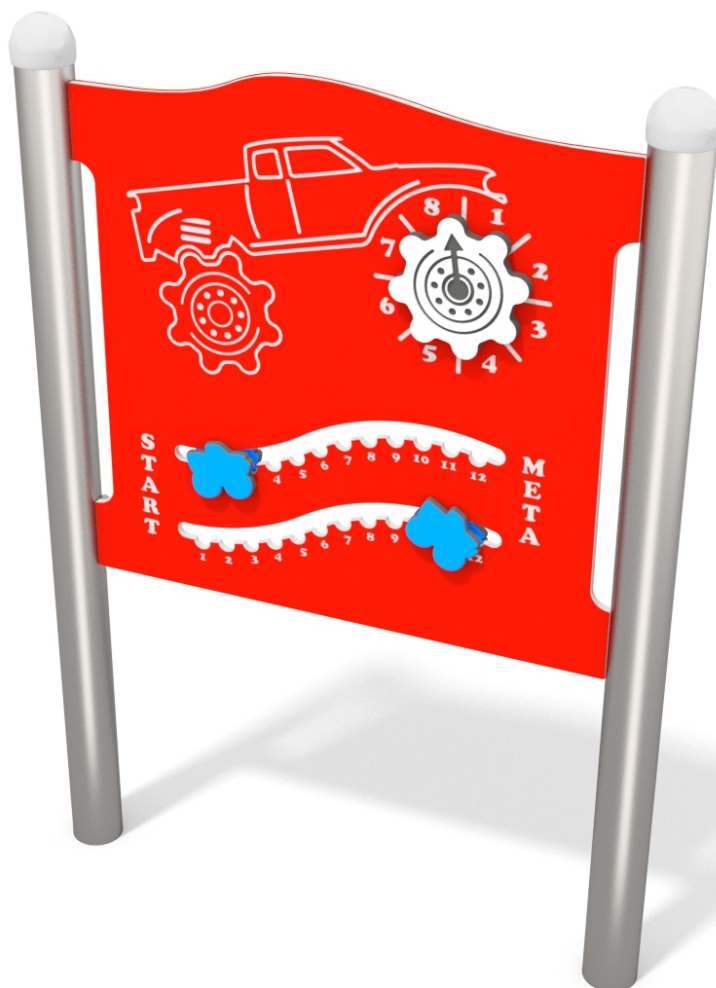

# 4123

### INFORMATION ABOUT THE PRODUCT

Dimensions	13 x 90 cm
Safety zone	313 x 390 cm
Safety zone area	11 m <sup>2</sup>
Overall height	125 cm
Free fall height	
Amount of users	2
Product complies with EN 1176-1:2017	YES
Availability of spare parts	YES
Age range	1-7
<small>According to EN 1176-1:2017 norm, the product requires applying a safety surface according to the product's free fall height.</small>	

# SINGLE

SCALE 1:50