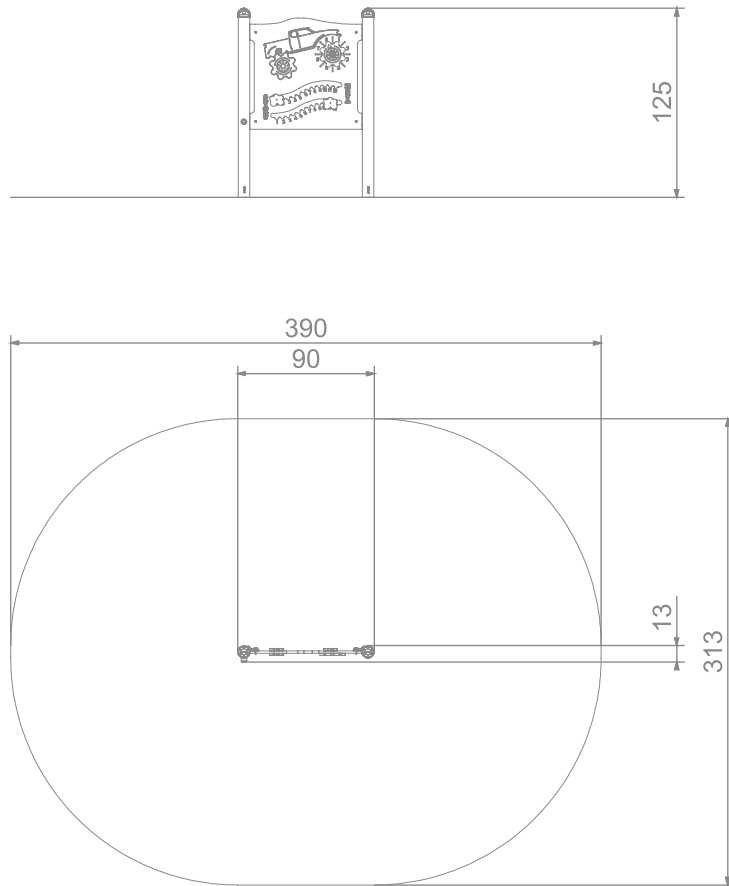

### INFORMATION ABOUT THE PRODUCT

Dimensions	13 x 90 cm
Safety zone	313 x 390 cm
Safety zone area	11 m <sup>2</sup>
Overall height	125 cm
Free fall height	
Amount of users	2
Product complies with EN 1176-1:2017	YES
Availability of spare parts	YES
Age range	1-7
<small>According to EN 1176-1:2017 norm, the product requires applying a safety surface according to the product's free fall height.</small>	

# SINGLE

SCALE 1:50