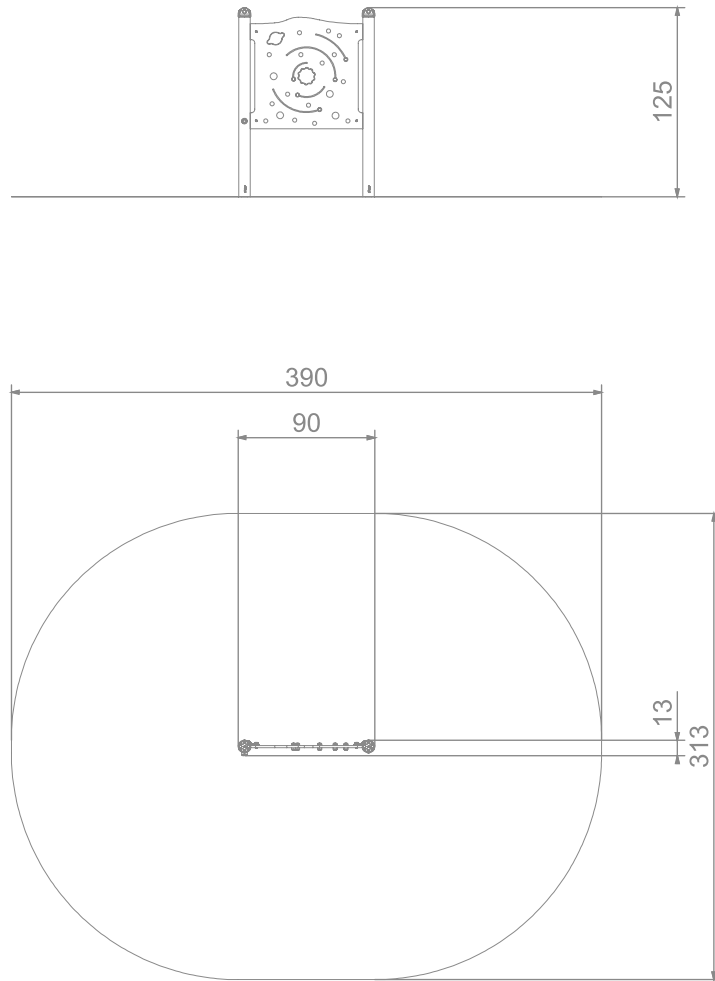

4124

SINGLE

SOCIALIZING

INFORMATION ABOUT THE PRODUCT

Dimensions	13 x 90 cm
Safety zone	313 x 390 cm
Safety zone area	11 m ²
Overall height	125 cm
Free fall height	
Amount of users	1
Product complies with EN 1176-1:2017	YES
Availability of spare parts	YES
Age range	1-7
<small>According to EN 1176-1:2017 norm, the product requires applying a safety surface according to the product's free fall height.</small>	

4124

SINGLE

SCALE 1:50

MATERIALS:

SOLID CONSTRUCTION
MADE OF STAINLESS STEEL
AISI 304 TOTALLY RESISTANT
TO WEATHER CONDITIONS

PLATES OF THE WALLS MADE
OF COLORFUL TRIPLE
LAYERED 15 MM HDPE
POLYETHYLENE

SAFE PIPE PLUGS MADE OF
INJECTION MOLDED
POLYAMIDE