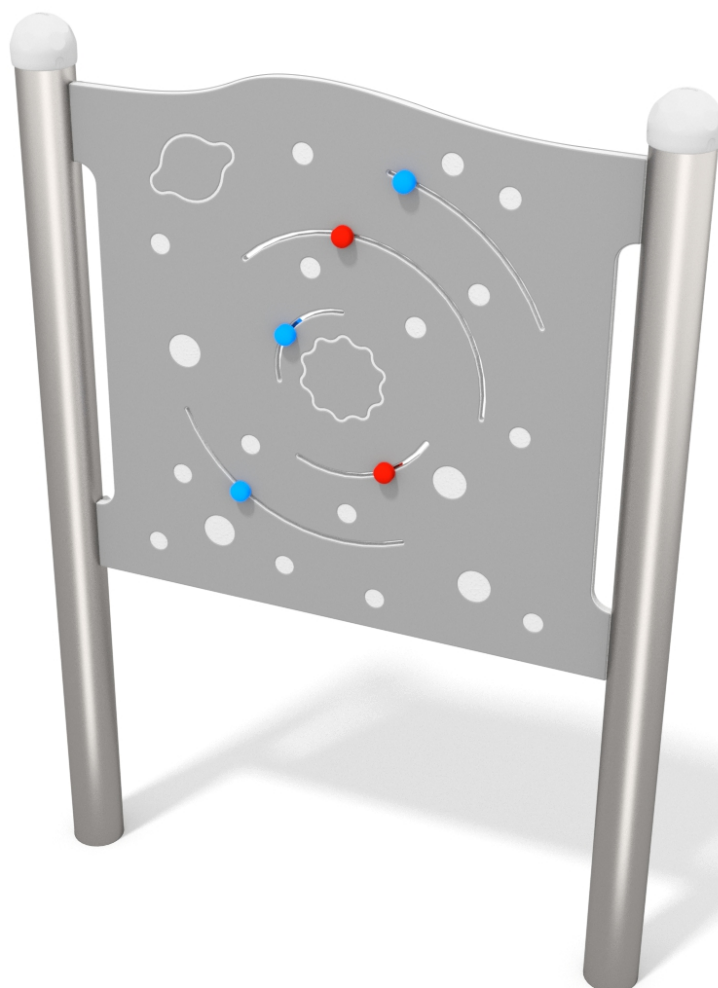

4124

SINGLE

SOCIALIZING

INFORMATION ABOUT THE PRODUCT

Dimensions	13 x 90 cm
Safety zone	313 x 390 cm
Safety zone area	11 m ²
Overall height	125 cm
Free fall height	
Amount of users	1
Product complies with EN 1176-1:2017	YES
Availability of spare parts	YES
Age range	1-7
<small>According to EN 1176-1:2017 norm, the product requires applying a safety surface according to the product's free fall height.</small>	

4124

SINGLE

SCALE 1:50

MATERIALS:

SOLID CONSTRUCTION
MADE OF STAINLESS STEEL
AISI 304 TOTALLY RESISTANT
TO WEATHER CONDITIONS

PLATES OF THE WALLS MADE
OF COLORFUL TRIPLE
LAYERED 15 MM HDPE
POLYETHYLENE

SAFE PIPE PLUGS MADE OF
INJECTION MOLDED
POLYAMIDE

PLATE AND ROPE
CONNECTORS MADE OF
INJECTION MOLDED
POLYAMIDE