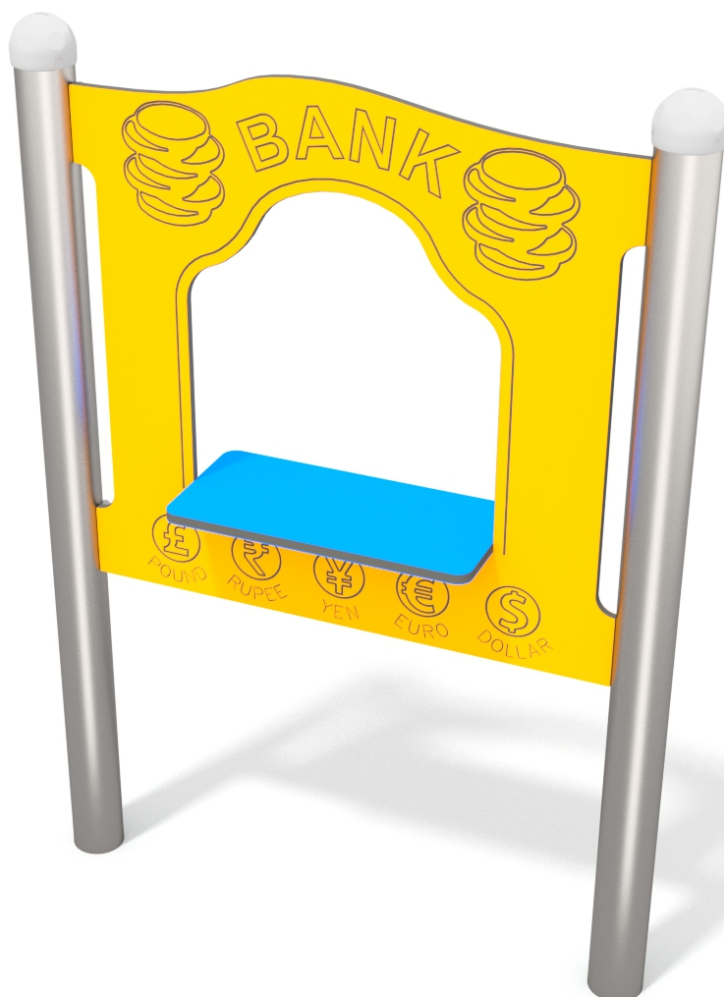

4127

SINGLE

SOCIALIZING

INFORMATION ABOUT THE PRODUCT

Dimensions	20 x 90 cm
Safety zone	320 x 390 cm
Safety zone area	11 m ²
Overall height	125 cm
Free fall height	
Amount of users	2
Product complies with EN 1176-1:2017	YES
Availability of spare parts	YES
Age range	1-7
According to EN 1176-1:2017 norm, the product requires applying a safety surface according to the product's free fall height.	

4127

SINGLE

SCALE 1:50

MATERIALS:

SOLID CONSTRUCTION
MADE OF STAINLESS STEEL
AISI 304 TOTALLY RESISTANT
TO WEATHER CONDITIONS

PLATES OF THE WALLS MADE
OF COLORFUL TRIPLE
LAYERED 15 MM HDPE
POLYETHYLENE

SAFE PIPE PLUGS MADE OF
INJECTION MOLDED
POLYAMIDE

PLATE AND ROPE
CONNECTORS MADE OF
INJECTION MOLDED
POLYAMIDE