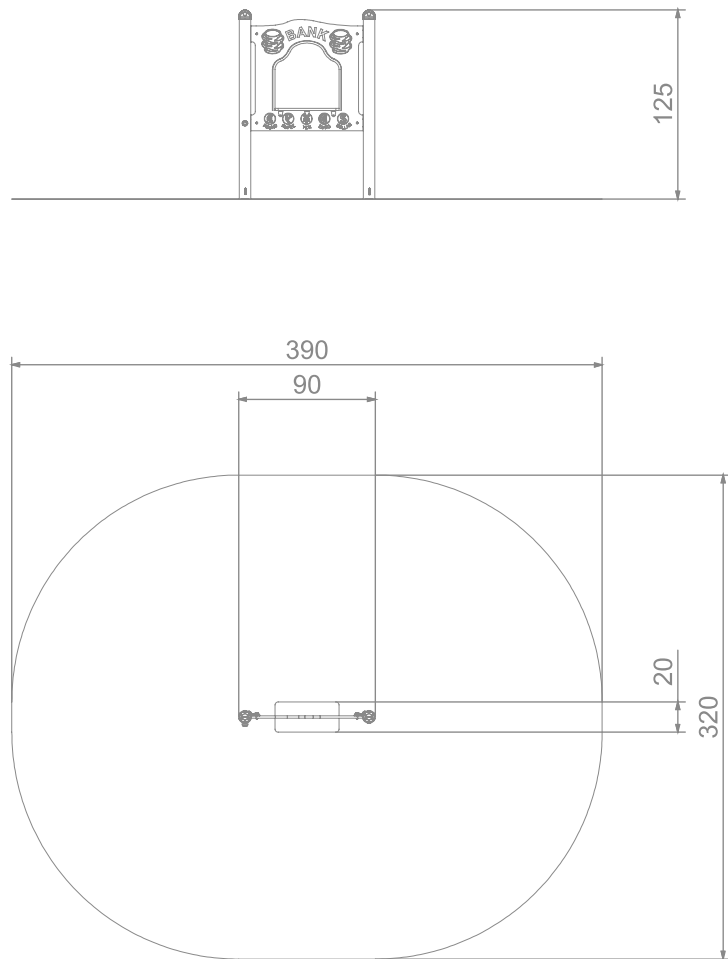

4127

SINGLE

SOCIALIZING

INFORMATION ABOUT THE PRODUCT

Dimensions	20 x 90 cm
Safety zone	320 x 390 cm
Safety zone area	11 m ²
Overall height	125 cm
Free fall height	
Amount of users	2
Product complies with EN 1176-1:2017	YES
Availability of spare parts	YES
Age range	1-7
According to EN 1176-1:2017 norm, the product requires applying a safety surface according to the product's free fall height.	

4127

SINGLE

SCALE 1:50

MATERIALS:

SOLID CONSTRUCTION
MADE OF STAINLESS STEEL
AISI 304 TOTALLY RESISTANT
TO WEATHER CONDITIONS

PLATES OF THE WALLS MADE
OF COLORFUL TRIPLE
LAYERED 15 MM HDPE
POLYETHYLENE

SAFE PIPE PLUGS MADE OF
INJECTION MOLDED
POLYAMIDE