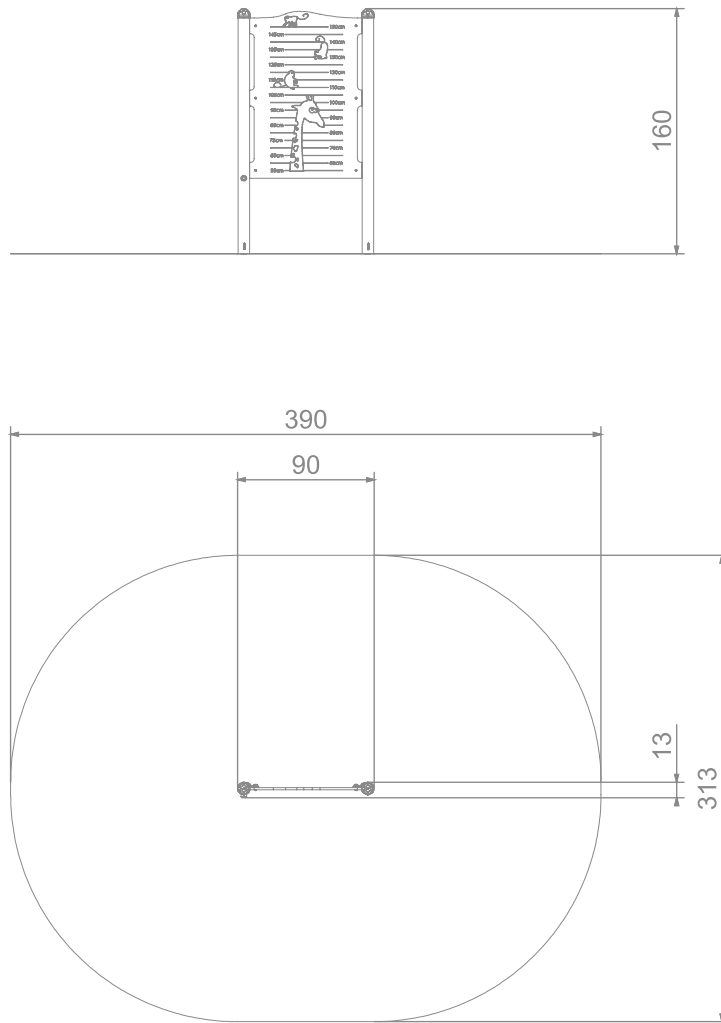

## INFORMATION ABOUT THE PRODUCT

Dimensions	13 x 90 cm
Safety zone	313 x 390 cm
Safety zone area	11 m <sup>2</sup>
Overall height	160 cm
Free fall height	
Amount of users	1
Product complies with EN 1176-1:2017	YES
Availability of spare parts	YES
Age range	1-7

According to EN 1176-1:2017 norm, the product requires applying a safety surface according to the product's free fall height.

# SINGLE

SCALE 1:50