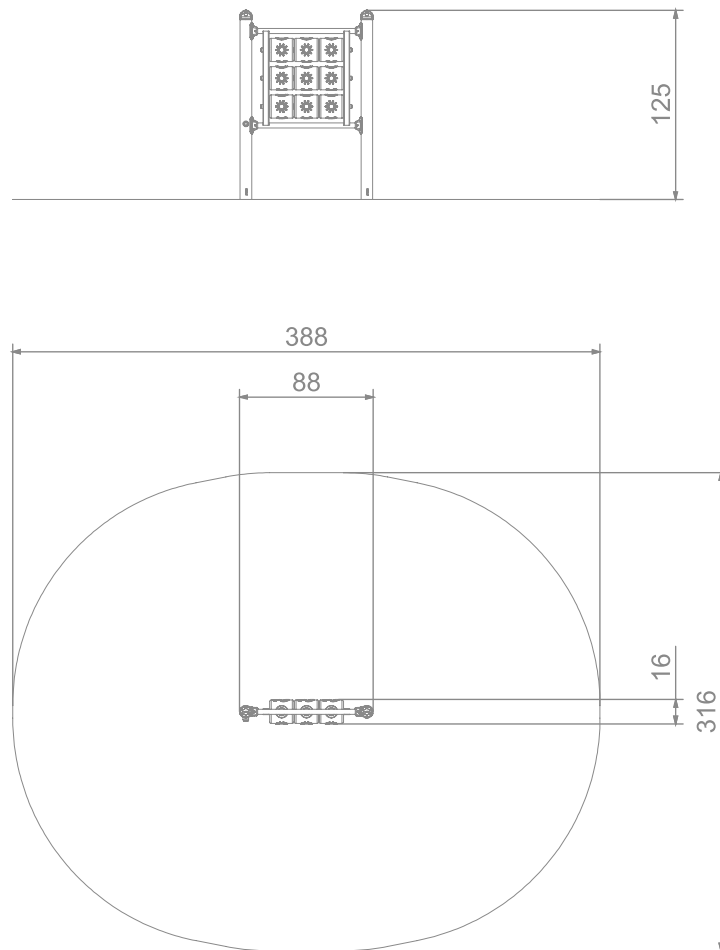

4133

SINGLE

SOCIALIZING

INFORMATION ABOUT THE PRODUCT

| | |
|--------------------------------------|-------------------|
| Dimensions | 16 x 88 cm |
| Safety zone | 316 x 388 cm |
| Safety zone area | 11 m ² |
| Overall height | 125 cm |
| Free fall height | |
| Amount of users | 2 |
| Product complies with EN 1176-1:2017 | YES |
| Availability of spare parts | YES |
| Age range | 1-7 |

According to EN 1176-1:2017 norm, the product requires applying a safety surface according to the product's free fall height.

4133

SINGLE

SCALE 1:50

MATERIALS:

SOLID CONSTRUCTION
MADE OF STAINLESS STEEL
AISI 304 TOTALLY RESISTANT
TO WEATHER CONDITIONS

PLATES OF THE WALLS MADE
OF COLORFUL TRIPLE
LAYERED 15 MM HDPE
POLYETHYLENE

SAFE PIPE PLUGS MADE OF
INJECTION MOLDED
POLYAMIDE

PLATE AND ROPE
CONNECTORS MADE OF
INJECTION MOLDED
POLYAMIDE