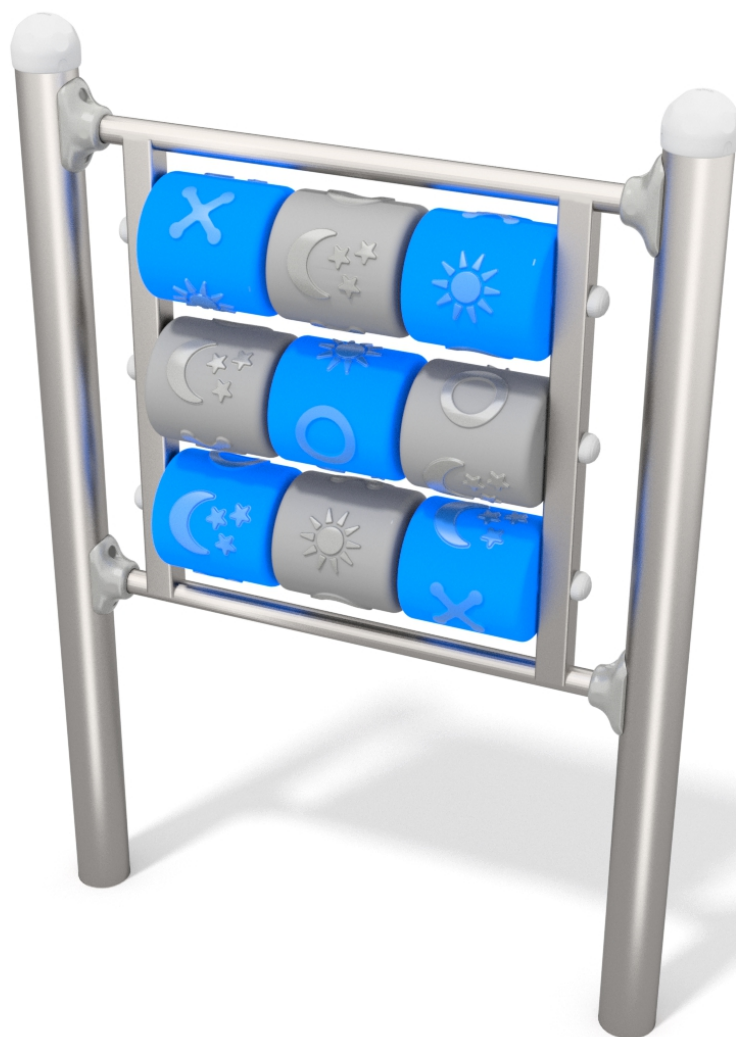

4133

SINGLE

SOCIALIZING

INFORMATION ABOUT THE PRODUCT

| | |
|--------------------------------------|-------------------|
| Dimensions | 16 x 88 cm |
| Safety zone | 316 x 388 cm |
| Safety zone area | 11 m ² |
| Overall height | 125 cm |
| Free fall height | |
| Amount of users | 2 |
| Product complies with EN 1176-1:2017 | YES |
| Availability of spare parts | YES |
| Age range | 1-7 |

According to EN 1176-1:2017 norm, the product requires applying a safety surface according to the product's free fall height.

4133

SINGLE

SCALE 1:50

MATERIALS:

SOLID CONSTRUCTION
MADE OF STAINLESS STEEL
AISI 304 TOTALLY RESISTANT
TO WEATHER CONDITIONS

PLATES OF THE WALLS MADE
OF COLORFUL TRIPLE
LAYERED 15 MM HDPE
POLYETHYLENE

SAFE PIPE PLUGS MADE OF
INJECTION MOLDED
POLYAMIDE

PLATE AND ROPE
CONNECTORS MADE OF
INJECTION MOLDED
POLYAMIDE