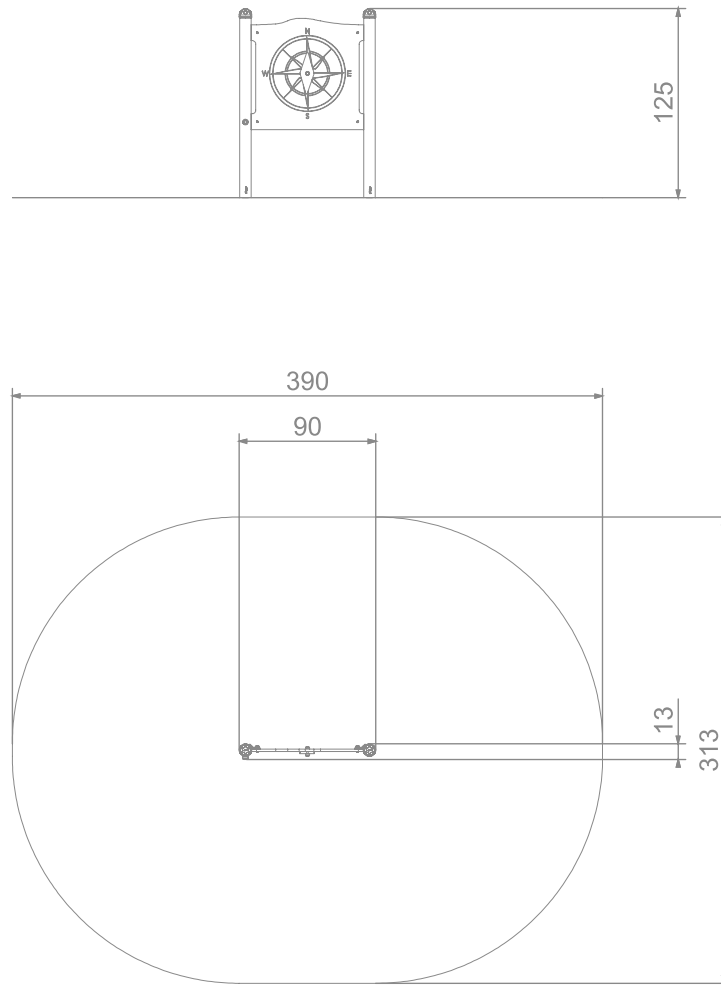

### INFORMATION ABOUT THE PRODUCT

Dimensions	13 x 90 cm
Safety zone	313 x 390 cm
Safety zone area	11 m <sup>2</sup>
Overall height	125 cm
Free fall height	
Amount of users	1
Product complies with EN 1176-1:2017	YES
Availability of spare parts	YES
Age range	1-7
<small>According to EN 1176-1:2017 norm, the product requires applying a safety surface according to the product's free fall height.</small>	

# SINGLE

SCALE 1:50