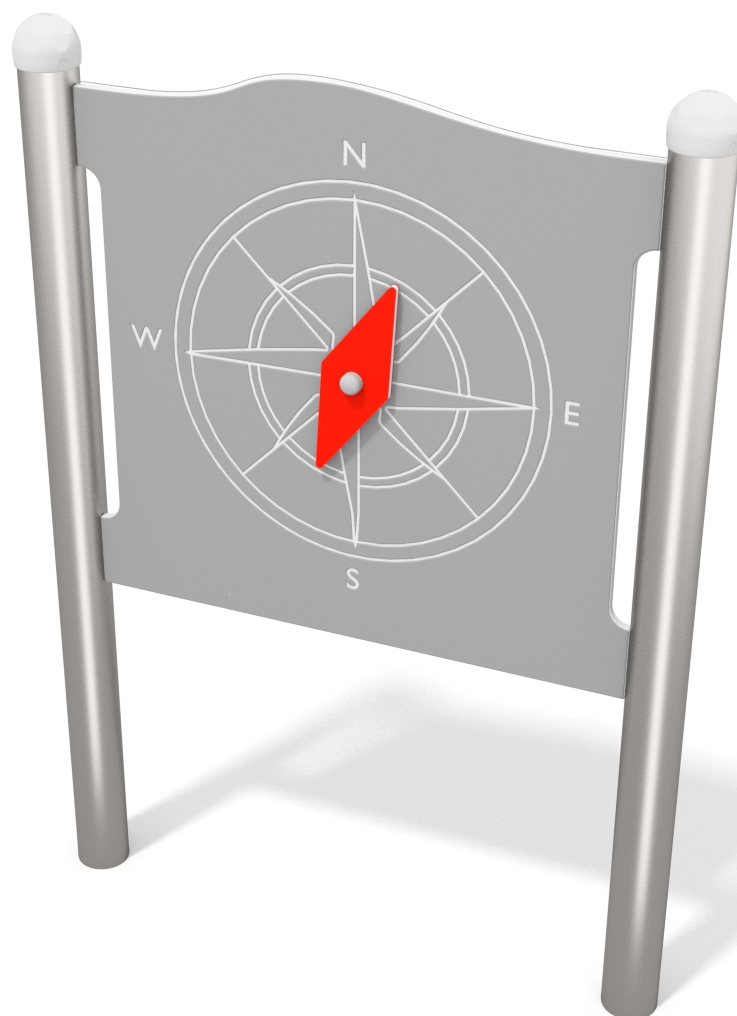

# 4150

## SINGLE

SOCIALIZING

### INFORMATION ABOUT THE PRODUCT

Dimensions	13 x 90 cm
Safety zone	313 x 390 cm
Safety zone area	11 m <sup>2</sup>
Overall height	125 cm
Free fall height	
Amount of users	1
Product complies with EN 1176-1:2017	YES
Availability of spare parts	YES
Age range	1-7
<small>According to EN 1176-1:2017 norm, the product requires applying a safety surface according to the product's free fall height.</small>	

# SINGLE

SCALE 1:50