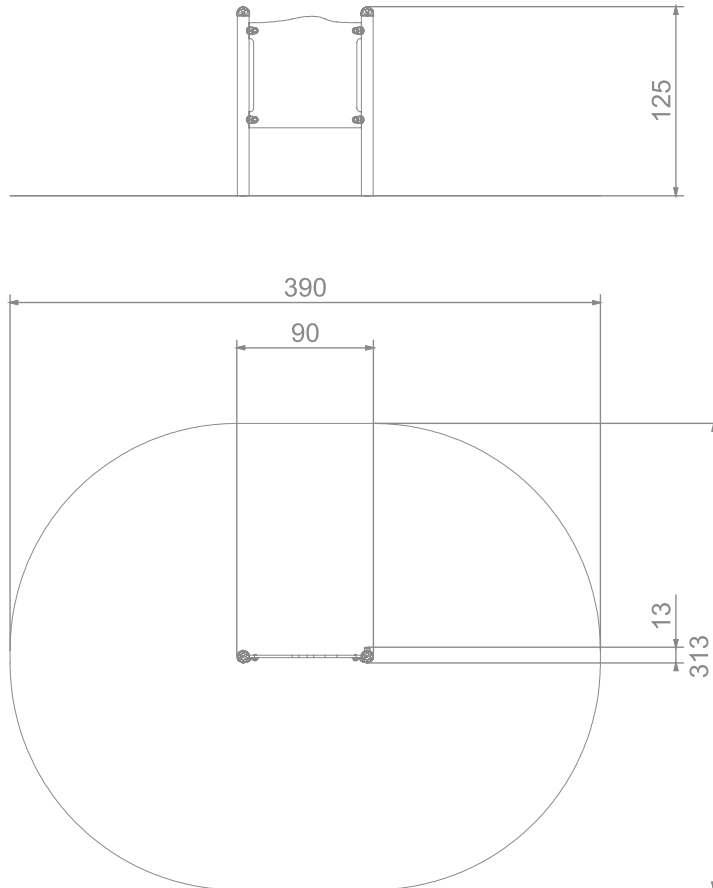

### INFORMATION ABOUT THE PRODUCT

Dimensions	13 x 90 cm
Safety zone	313 x 390 cm
Safety zone area	11 m <sup>2</sup>
Overall height	125 cm
Free fall height	
Amount of users	1
Product complies with EN 1176-1:2017	YES
Availability of spare parts	YES
Age range	1-7
<small>According to EN 1176-1:2017 norm, the product requires applying a safety surface according to the product's free fall height.</small>	

# SINGLE

SCALE 1:50