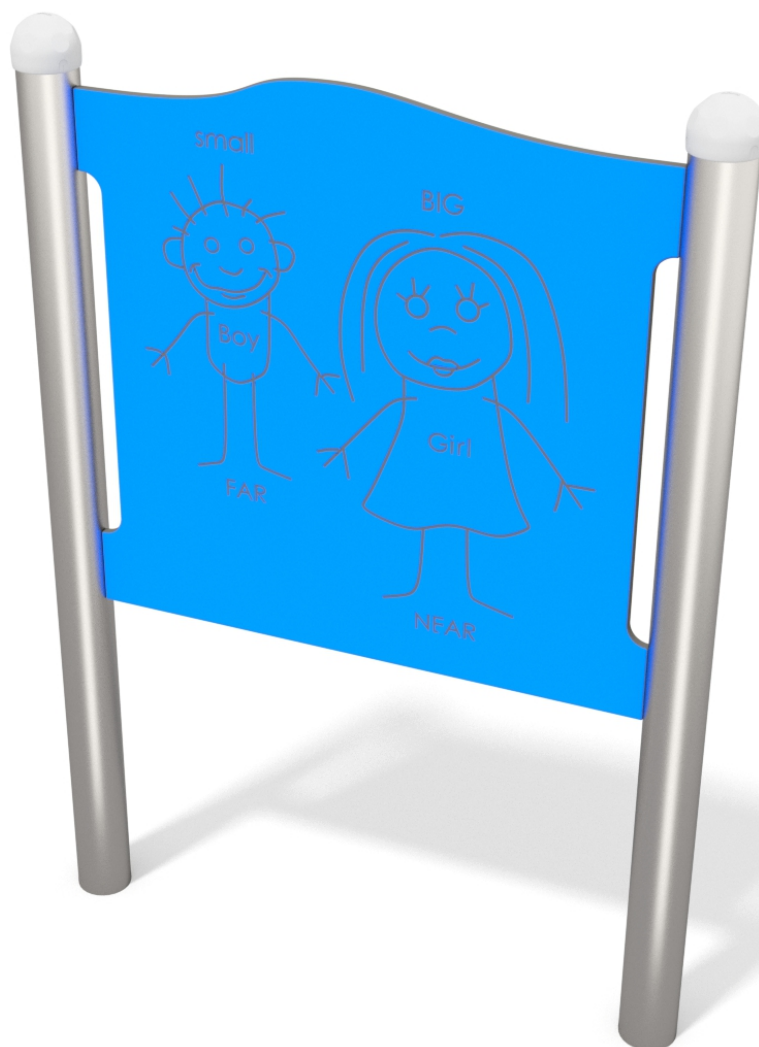

# 4151

## SINGLE

SOCIALIZING

### INFORMATION ABOUT THE PRODUCT

Dimensions	13 x 90 cm
Safety zone	313 x 390 cm
Safety zone area	11 m <sup>2</sup>
Overall height	125 cm
Free fall height	
Amount of users	1
Product complies with EN 1176-1:2017	YES
Availability of spare parts	YES
Age range	1-7
<small>According to EN 1176-1:2017 norm, the product requires applying a safety surface according to the product's free fall height.</small>	

# SINGLE

SCALE 1:50