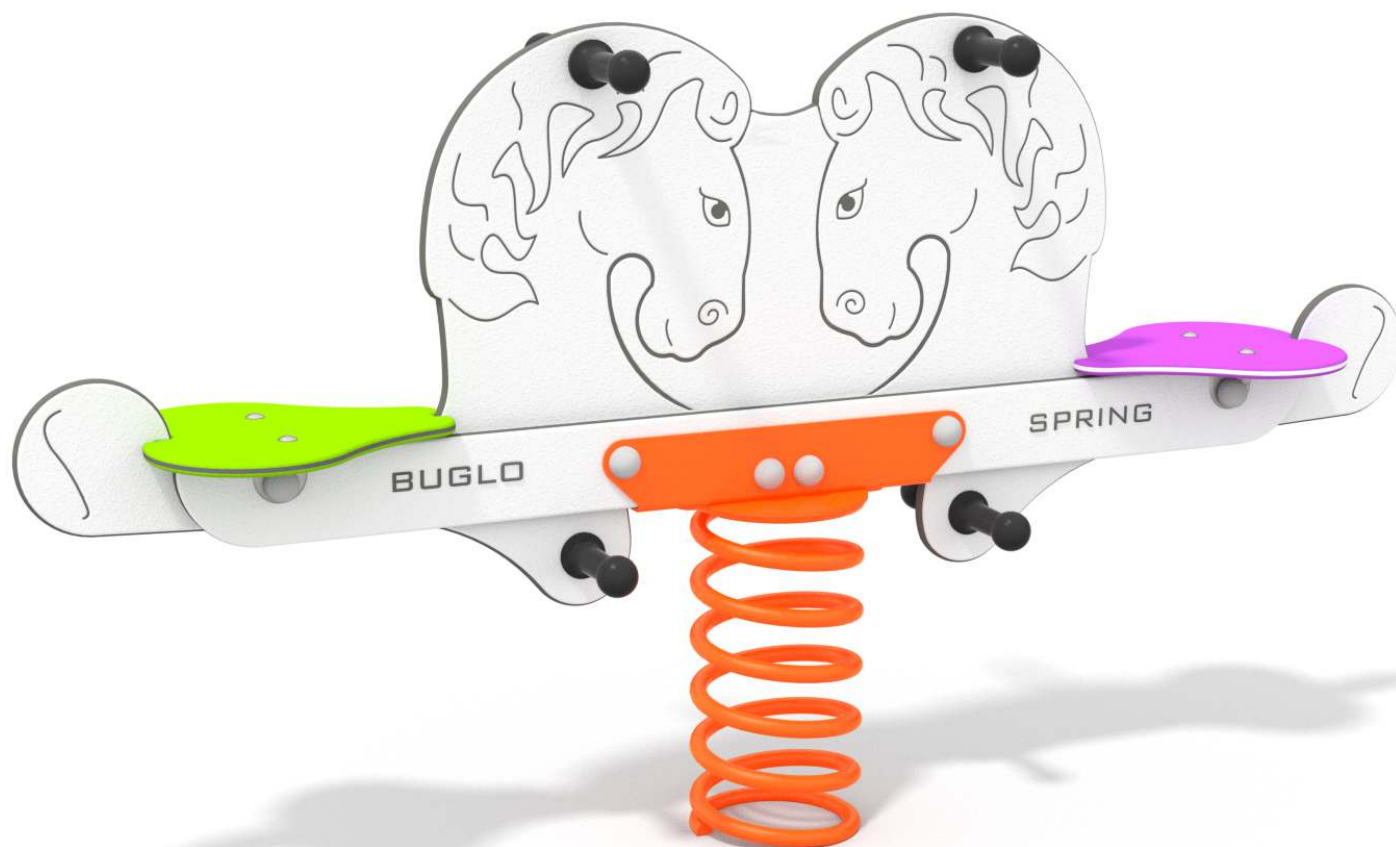

5013

SINGLE

SOCIALIZING

INFORMATION ABOUT THE PRODUCT

Dimensions	31 x 171 cm
Safety zone	231 x 371 cm
Safety zone area	7,56 m ²
Overall height	90 cm
Free fall height	50 cm
Amount of users	2
Product complies with EN 1176-1:2017-12	YES
Availability of spare parts	YES
Age range	1-12

According to EN 1176-1:2017-12 norm, the product requires applying a safety surface according to the product's free fall height.

SINGLE

5013

INFORMATION FOR ARCHITECTS

SCALE 1:50

MATERIALS:

HANDHOLD MADE OF INJECTION MOLDED POLYAMIDE

PLATES OF THE WALLS MADE OF COLOURFUL TRIPLE LAYERED 15 MM HDPE POLYETHYLENE

SPRINGERS' SPRINGS MADE OF SPRING STEEL