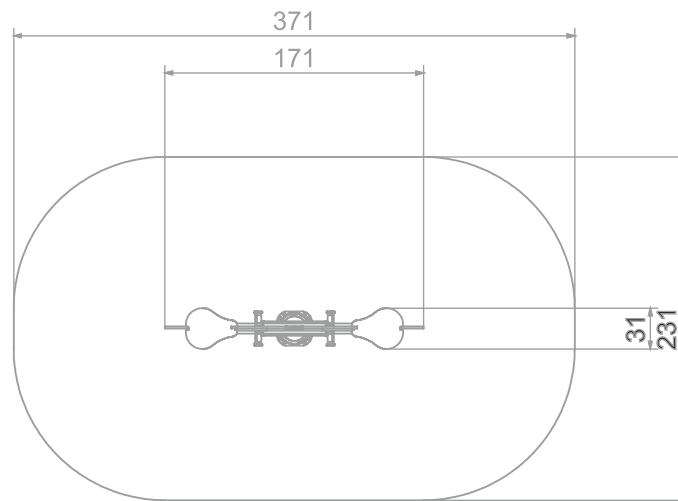

5013

SINGLE

SOCIALIZING

INFORMATION ABOUT THE PRODUCT

Dimensions	31 x 171 cm
Safety zone	231 x 371 cm
Safety zone area	7,56 m ²
Overall height	90 cm
Free fall height	50 cm
Amount of users	2
Product complies with EN 1176-1:2017-12	YES
Availability of spare parts	YES
Age range	1-12

According to EN 1176-1:2017-12 norm, the product requires applying a safety surface according to the product's free fall height.

SINGLE

5013

INFORMATION FOR ARCHITECTS

SCALE 1:50

MATERIALS:

HANDHOLD MADE OF INJECTION MOLDED POLYAMIDE

PLATES OF THE WALLS MADE OF COLOURFUL TRIPLE LAYERED 15 MM HDPE POLYETHYLENE

SPRINGERS' SPRINGS MADE OF SPRING STEEL