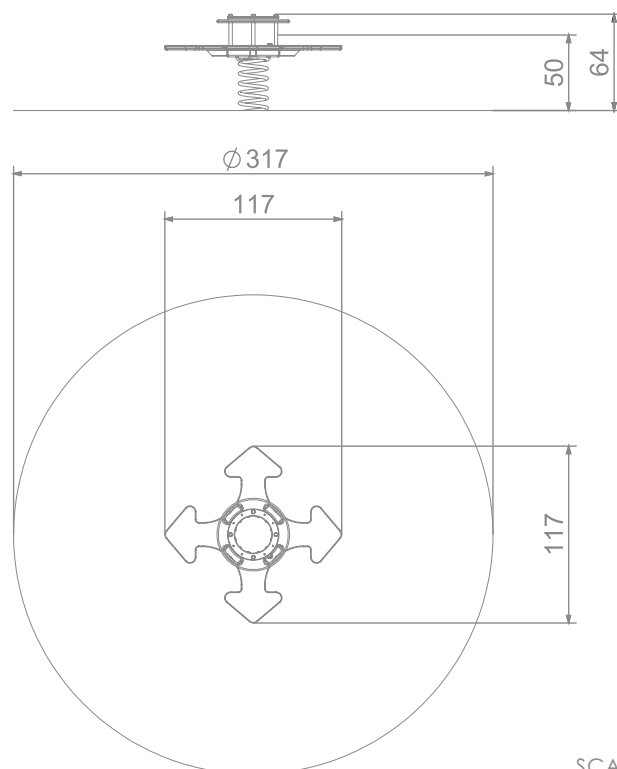

5015

SINGLE

SOCIALIZING

INFORMATION ABOUT THE PRODUCT

Dimensions	117 x 117 cm
Safety zone	317 x 317 cm
Safety zone area	7,89 m ²
Overall height	64 cm
Free fall height	50 cm
Amount of users	4
Product complies with EN 1176-1:2017-12	YES
Availability of spare parts	YES
Age range	1-12

According to EN 1176-1:2017-12 norm, the product requires applying a safety surface according to the product's free fall height.

5015

SINGLE

INFORMATION FOR ARCHITECTS

SCALE 1:50

MATERIALS:

PLATES OF THE WALLS AND PLATFORMS MADE OF COLOURFUL 13 MM HPL