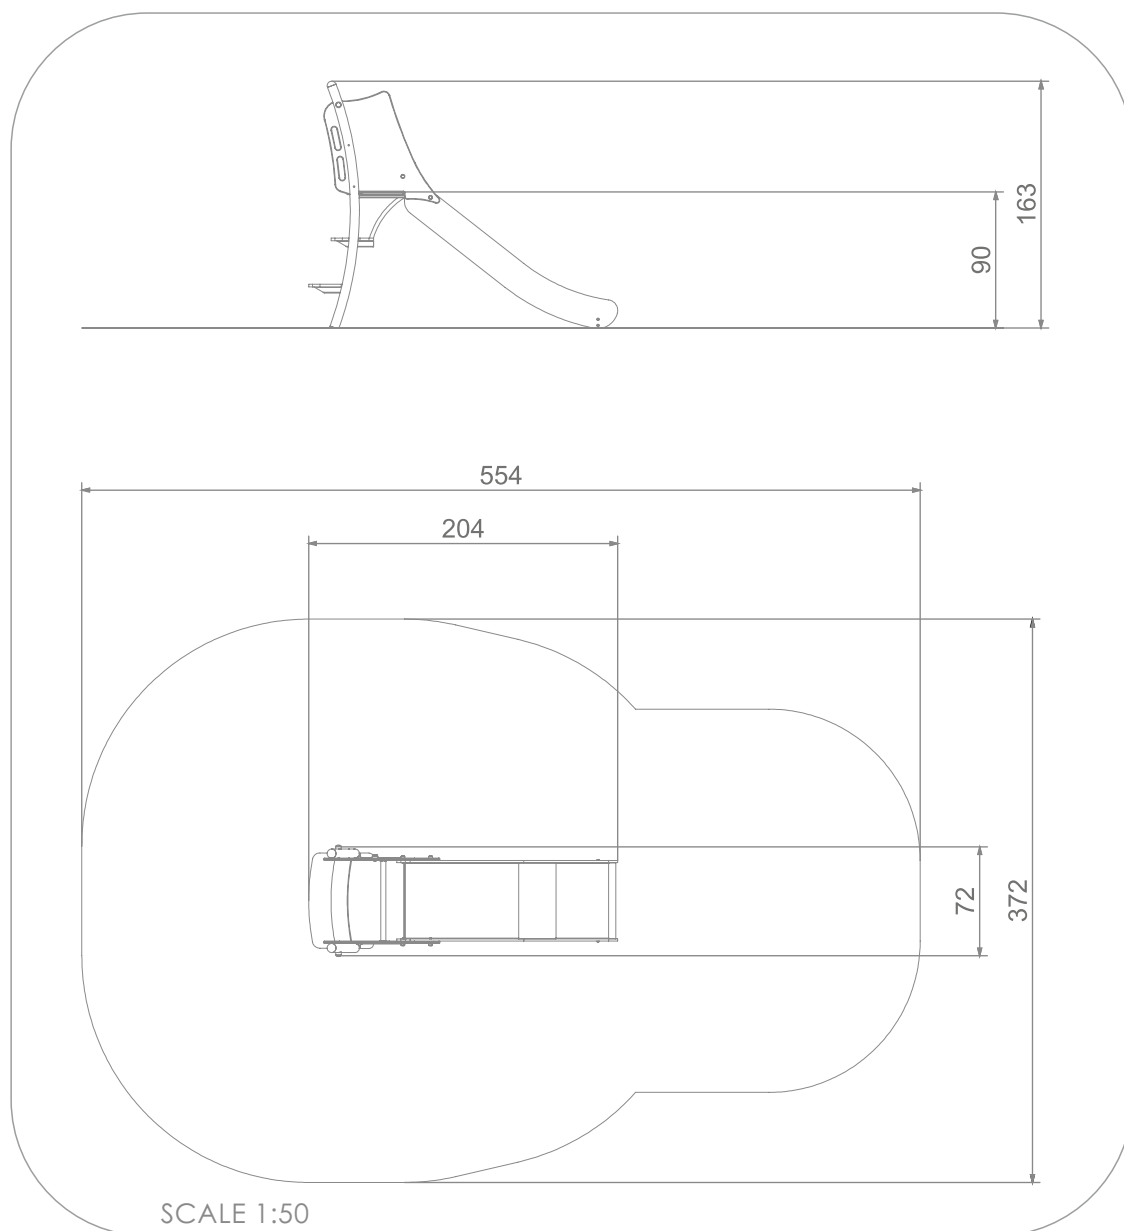

7012

SINGLE

SOCIALIZING

SLIDING

INFORMATION ABOUT THE PRODUCT

Dimensions	72 x 204 cm
Safety zone	372 x 554 cm
Safety zone area	17 m ²
Overall height	163 cm
Free fall height	90 cm
Amount of users	2
Product complies with EN 1176-1:2017-12	YES
Availability of spare parts	YES
Age range	1-8

According to EN 1176-1:2017 norm, the product requires applying a safety surface according to the product's free fall height.

7012

MATERIALS:

SOLID CONSTRUCTION
MADE OF STAINLESS STEEL
AISI 304

PLATES OF THE WALLS
MADE OF COLOURFUL
TRIPLE LAYERED 15 MM
HDPE POLYETHYLENE

Anti-slip 18 mm
HDPE plate

SLIDES MADE OF
STAINLESS STEEL AISI304
SLIDE PANELS MADE OF
HDPE POLYETHYLENE