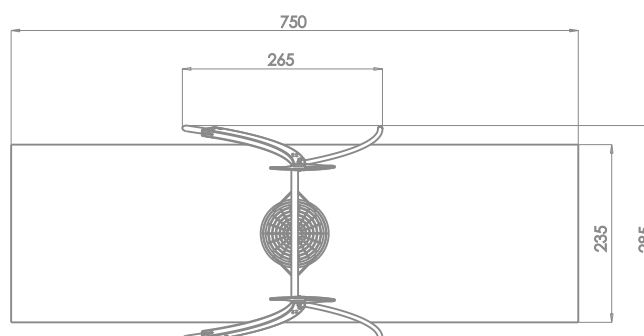

DINO

8509

SOCIALIZING

SWINGING

INFORMATION ABOUT THE PRODUCT

Dimensions	285 x 265 cm
Safety zone	235 x 750 cm
Safety zone area	18 m ²
Overall height	308 cm
Free fall height	132 cm
Amount of users	4
Product complies with EN 1176-1:2017-12	YES
Availability of spare parts	YES
Age range	3-12

According to EN 1176-1:2017-12 norm, the product requires applying a safety surface according to the product's free fall height.

8509

INFORMATION FOR ARCHITECTS

SCALE 1:100

MATERIALS:

<p>SOLID CONSTRUCTION MADE OF STAINLESS STEEL AISI 304 TOTALLY RESISTANT TO WEATHER CONDITIONS.</p>	<p>BENDED POSTS MADE OF SOFT CONIFER WOOD 9 CM THICK, 26 CM WIDE AND 280 CM LONG.</p>	
		
<p>PLATES OF THE WALLS MADE OF COLOURFUL TRIPLE LAYERED 15 MM HDPE POLYETHYLENE, IN THE HIGHEST QUALITY.</p>	<p>ATTESTED 6 MM STAINLESS STEEL CHAINS</p>	<p>„BIRD NEST“ TYPE SEAT WITH A DIAMETER 100 CM</p>
