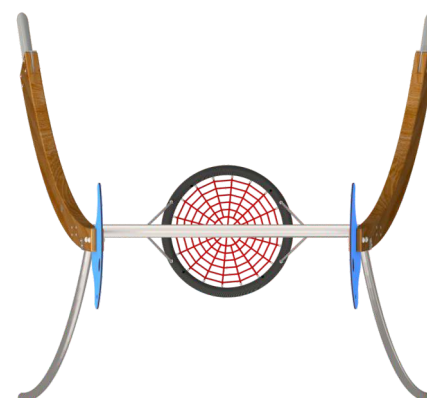

DINO

8509

SOCIALIZING

SWINGING

INFORMATION ABOUT THE PRODUCT

Dimensions	285 x 265 cm
Safety zone	235 x 750 cm
Safety zone area	18 m ²
Overall height	308 cm
Free fall height	132 cm
Amount of users	4
Product complies with EN 1176-1:2017-12	YES
Availability of spare parts	YES
Age range	3-12

According to EN 1176-1:2017-12 norm, the product requires applying a safety surface according to the product's free fall height.

8509

INFORMATION FOR ARCHITECTS

SCALE 1:100

MATERIALS:

<p>SOLID CONSTRUCTION MADE OF STAINLESS STEEL AISI 304 TOTALLY RESISTANT TO WEATHER CONDITIONS.</p>	<p>BENDED POSTS MADE OF SOFT CONIFER WOOD 9 CM THICK, 26 CM WIDE AND 280 CM LONG.</p>	
		
<p>PLATES OF THE WALLS MADE OF COLOURFUL TRIPLE LAYERED 15 MM HDPE POLYETHYLENE, IN THE HIGHEST QUALITY.</p>	<p>ATTESTED 6 MM STAINLESS STEEL CHAINS</p>	<p>„BIRD NEST“ TYPE SEAT WITH A DIAMETER 100 CM</p>
