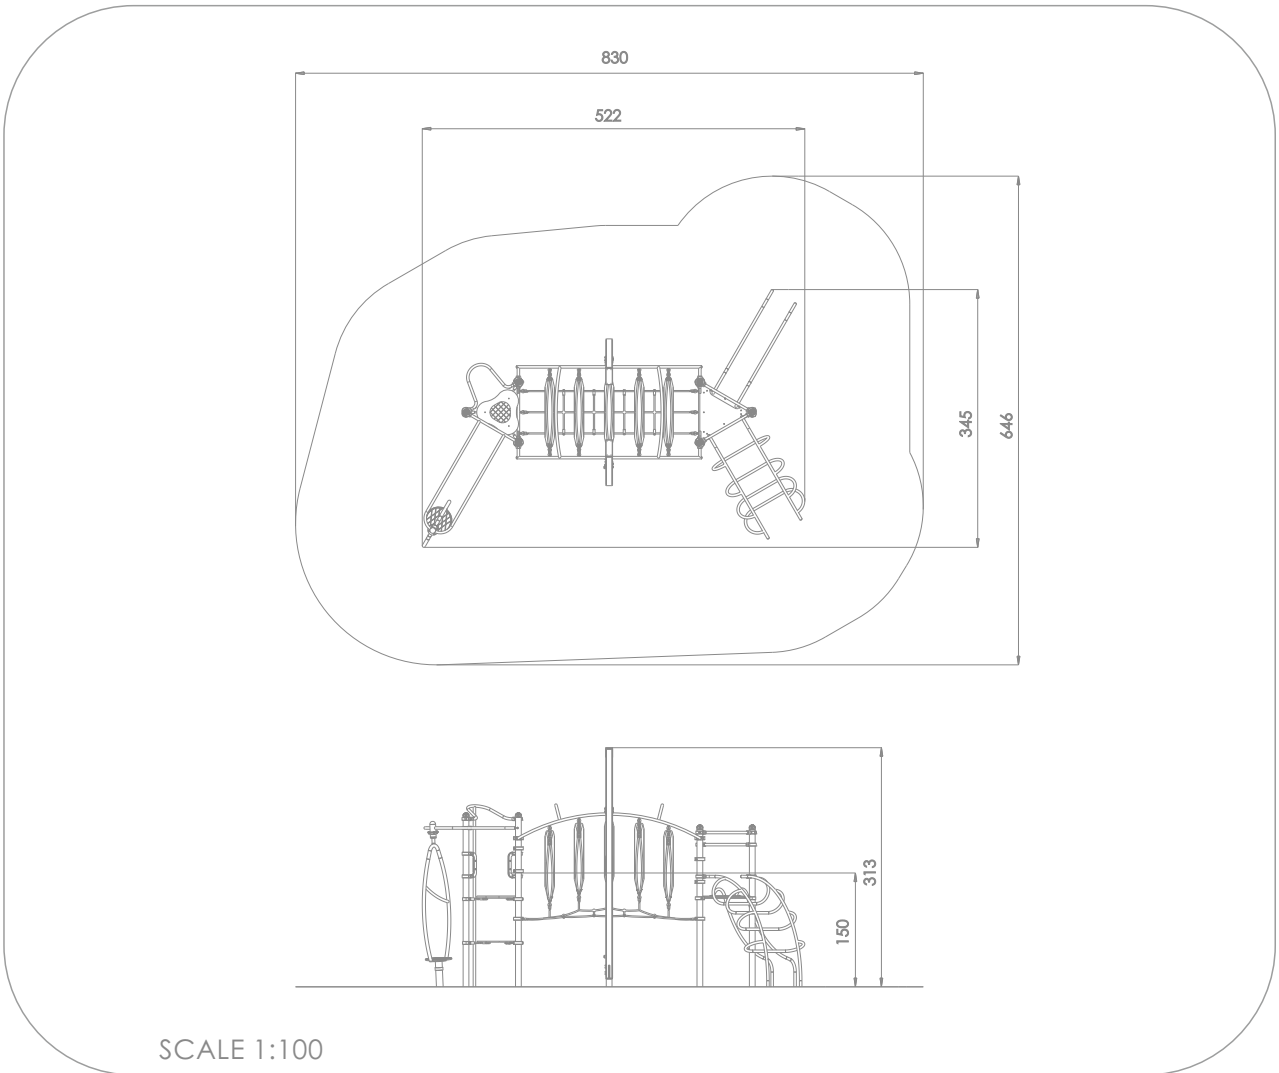

### INFORMATION ABOUT THE PRODUCT

Dimensions	522 x 345 cm
Safety zone	830 x 646 cm
Safety zone area	44 m <sup>2</sup>
Overall height	313 cm
Free fall height	150 cm
Amount of users	10
Product complies with EN 1176-1:2017-12	YES
Availability of spare parts	YES
Age range	3-12

According to EN 1176-1:2017-12 norm, the product requires applying a safety surface according to the product's free fall height.

# 8513

**MATERIALS:**

<p>SOLID CONSTRUCTION MADE OF STAINLESS STEEL AISI 304 TOTALLY RESISTANT TO WEATHER CONDITIONS.</p>	<p>BENDED POSTS MADE OF SOFT CONIFER WOOD 9 CM THICK, 26 CM WIDE AND 280 CM LONG.</p>	<p>PLATES OF THE WALLS AND PLATFORMS MADE OF COLOURFUL 13 MM HPL (BLACK PLATES MADE OF 8 MM HPL).</p>	<p>ANTI-SLIP ANTHRACITE 10 MM HPL PLATFORM PLATE</p>
			
<p>PLATES OF THE WALLS MADE OF COLOURFUL TRIPLE LAYERED 15 MM HDPE POLYETHYLENE, IN THE HIGHEST QUALITY.</p>	<p>POLYPROPYLENE ROPES PP-MULTISPLIT TYPE WITH A STEEL CORE AND A DIAMETER OF 16 MM.</p>	<p>ATTESTED 6 MM STAINLESS STEEL CHAINS</p>	<p>ERGONOMICALLY-SHAPED POLYETHYLENE RINGS IMPROVING THE PHYSICAL WELL-BEING AND MOTOR COORDINATION.</p>
