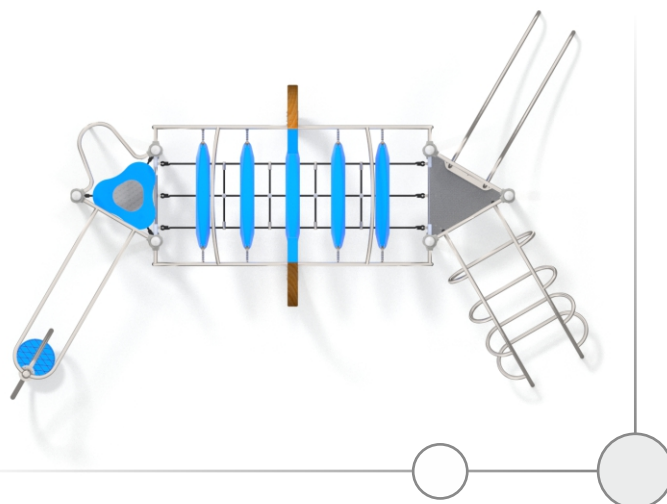

## DINO

SOCIALIZING

CLIMBING

SLIDING

BALANCING

### INFORMATION ABOUT THE PRODUCT

Dimensions	522 x 345 cm
Safety zone	830 x 646 cm
Safety zone area	44 m <sup>2</sup>
Overall height	313 cm
Free fall height	150 cm
Amount of users	10
Product complies with EN 1176-1:2017-12	YES
Availability of spare parts	YES
Age range	3-12

According to EN 1176-1:2017-12 norm, the product requires applying a safety surface according to the product's free fall height.

# 8513

**MATERIALS:**

<p>SOLID CONSTRUCTION MADE OF STAINLESS STEEL AISI 304 TOTALLY RESISTANT TO WEATHER CONDITIONS.</p>	<p>BENDED POSTS MADE OF SOFT CONIFER WOOD 9 CM THICK, 26 CM WIDE AND 280 CM LONG.</p>	<p>PLATES OF THE WALLS AND PLATFORMS MADE OF COLOURFUL 13 MM HPL (BLACK PLATES MADE OF 8 MM HPL).</p>	<p>ANTI-SLIP ANTHRACITE 10 MM HPL PLATFORM PLATE</p>
			
<p>PLATES OF THE WALLS MADE OF COLOURFUL TRIPLE LAYERED 15 MM HDPE POLYETHYLENE, IN THE HIGHEST QUALITY.</p>	<p>POLYPROPYLENE ROPES PP-MULTISPLIT TYPE WITH A STEEL CORE AND A DIAMETER OF 16 MM.</p>	<p>ATTESTED 6 MM STAINLESS STEEL CHAINS</p>	<p>ERGONOMICALLY-SHAPED POLYETHYLENE RINGS IMPROVING THE PHYSICAL WELL-BEING AND MOTOR COORDINATION.</p>
