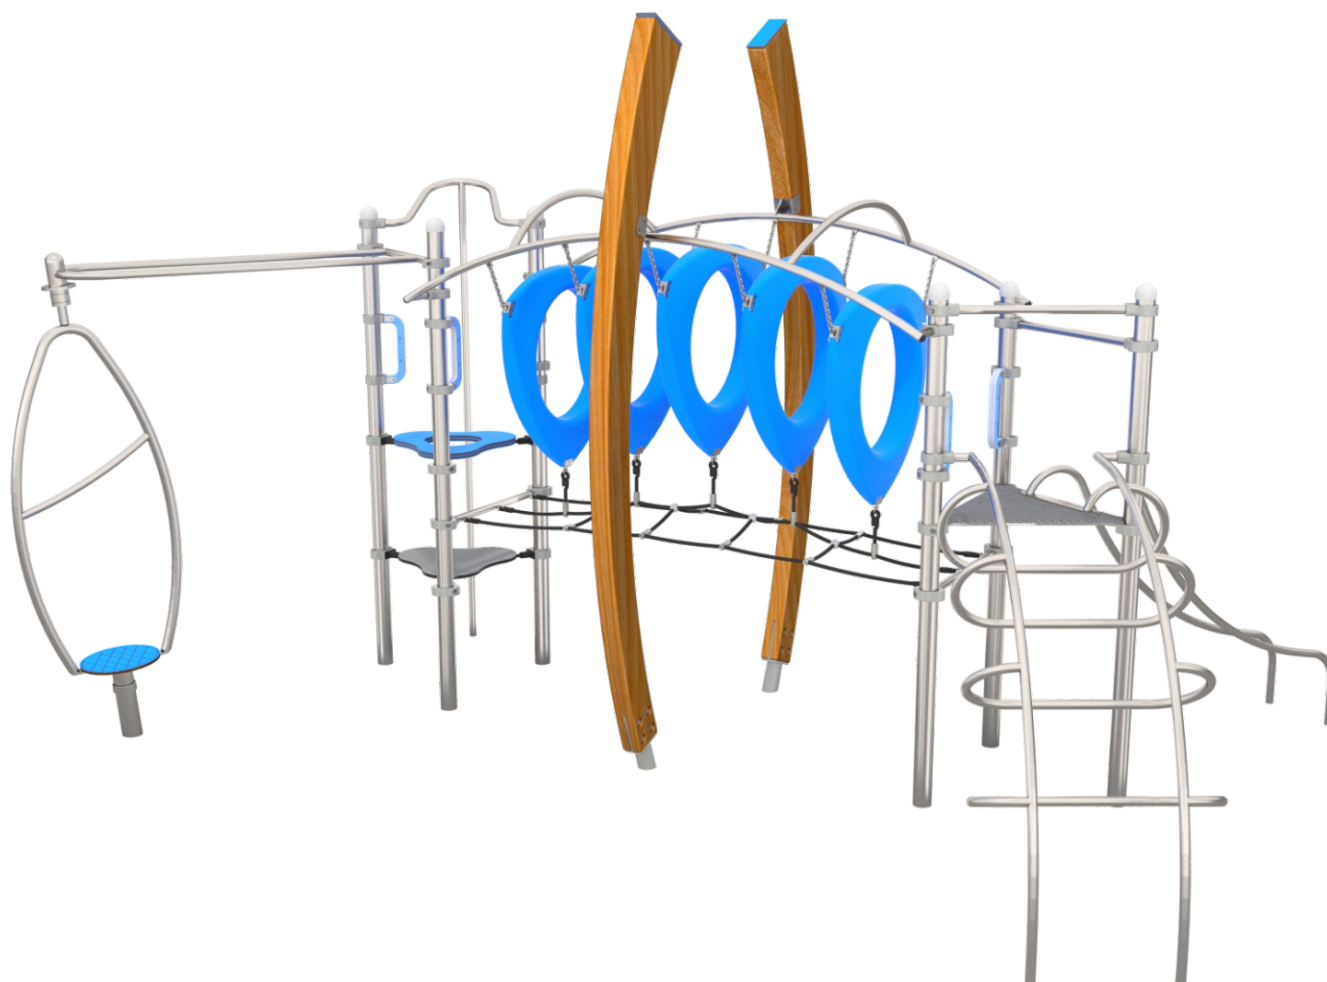

## DINO

SOCIALIZING

CLIMBING

SLIDING

BALANCING

### INFORMATION ABOUT THE PRODUCT

Dimensions	522 x 345 cm
Safety zone	830 x 646 cm
Safety zone area	44 m <sup>2</sup>
Overall height	313 cm
Free fall height	150 cm
Amount of users	10
Product complies with EN 1176-1:2017-12	YES
Availability of spare parts	YES
Age range	3-12

According to EN 1176-1:2017-12 norm, the product requires applying a safety surface according to the product's free fall height.

# 8513

**MATERIALS:**

<p>SOLID CONSTRUCTION MADE OF STAINLESS STEEL AISI 304 TOTALLY RESISTANT TO WEATHER CONDITIONS.</p>	<p>BENDED POSTS MADE OF SOFT CONIFER WOOD 9 CM THICK, 26 CM WIDE AND 280 CM LONG.</p>	<p>PLATES OF THE WALLS AND PLATFORMS MADE OF COLOURFUL 13 MM HPL (BLACK PLATES MADE OF 8 MM HPL).</p>	<p>ANTI-SLIP ANTHRACITE 10 MM HPL PLATFORM PLATE</p>
			
<p>PLATES OF THE WALLS MADE OF COLOURFUL TRIPLE LAYERED 15 MM HDPE POLYETHYLENE, IN THE HIGHEST QUALITY.</p>	<p>POLYPROPYLENE ROPES PP-MULTISPLIT TYPE WITH A STEEL CORE AND A DIAMETER OF 16 MM.</p>	<p>ATTESTED 6 MM STAINLESS STEEL CHAINS</p>	<p>ERGONOMICALLY-SHAPED POLYETHYLENE RINGS IMPROVING THE PHYSICAL WELL-BEING AND MOTOR COORDINATION.</p>
