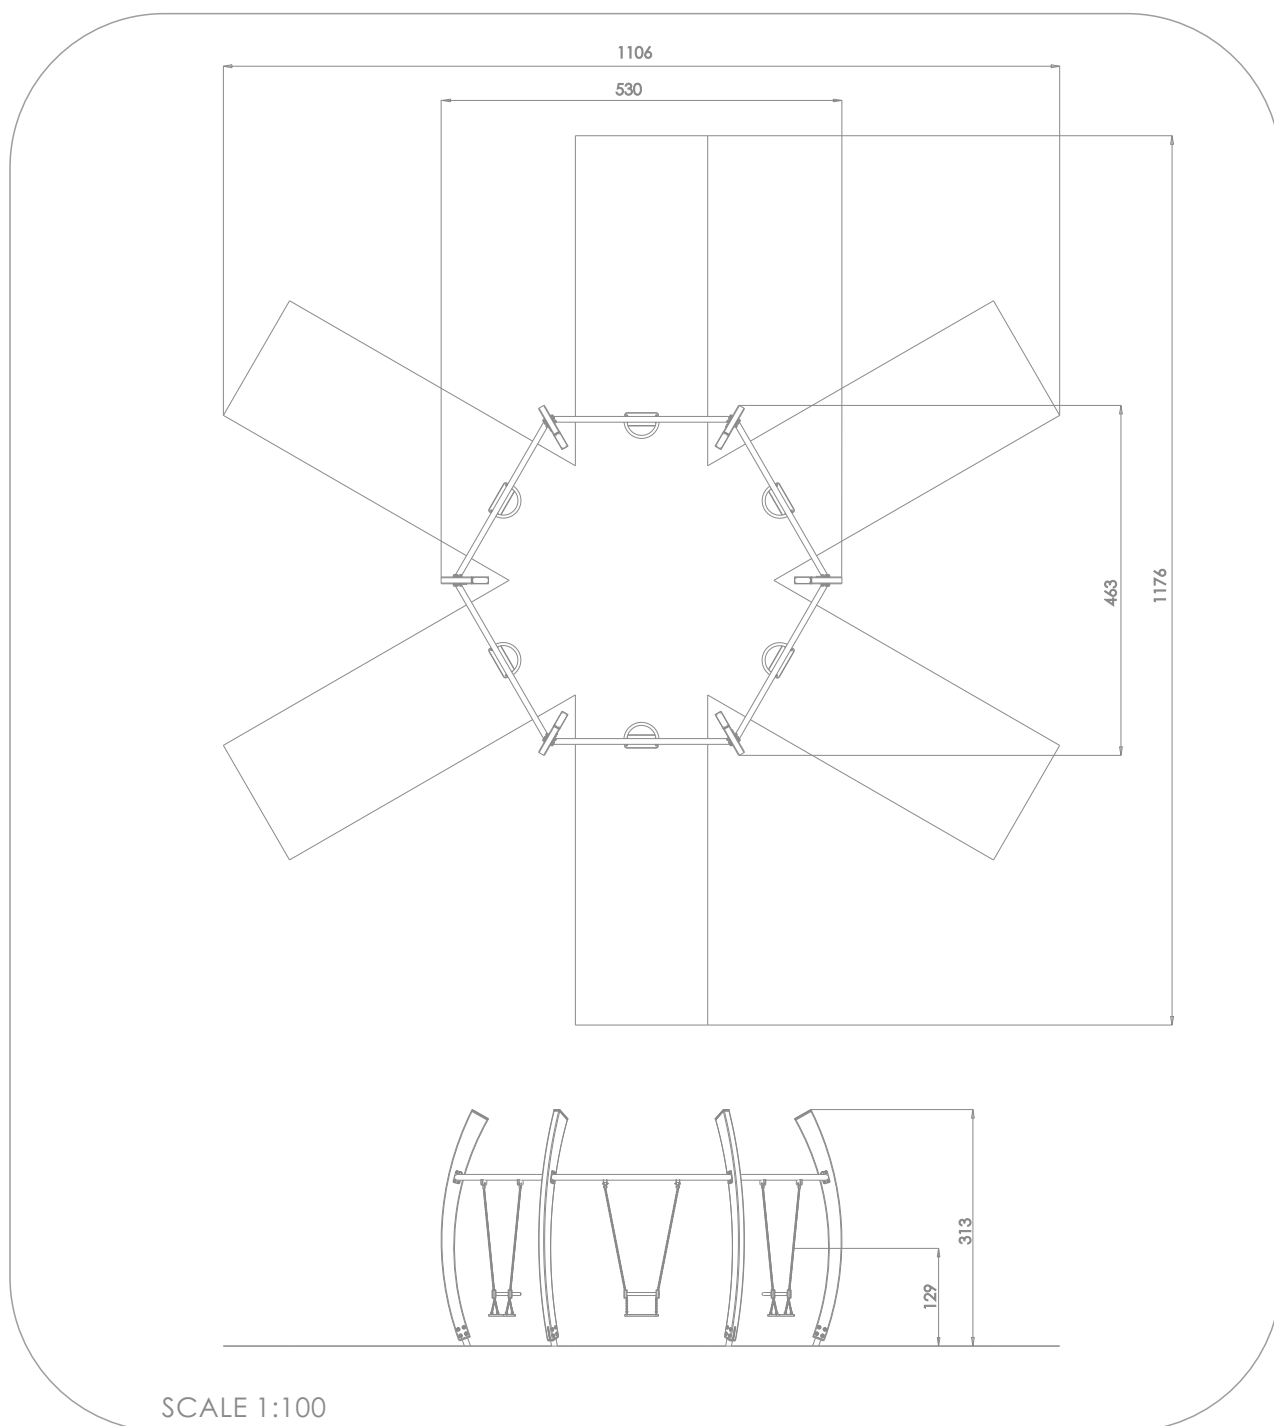

8516

DINO

SOCIALIZING

SWINGING

INFORMATION ABOUT THE PRODUCT

Dimensions	530 x 463 cm
Safety zone	1106 x 1176 cm
Safety zone area	54 m ²
Overall height	313 cm
Free fall height	129 cm
Amount of users	6
Product complies with EN 1176-1:2017-12	YES
Availability of spare parts	YES
Age range	1-12

According to EN 1176-1:2017-12 norm, the product requires applying a safety surface according to the product's free fall height.

8516

SCALE 1:100

MATERIALS:

<p>SOLID CONSTRUCTION MADE OF BLACK STEEL S235JR</p>	<p>BENDE POSTS MADE OF SOFT CONIFER WOOD 9 CM THICK, 26 CM WIDE AND 280 CM LONG.</p>	<p>PLATES OF THE WALLS AND PLATFORMS MADE OF COLOURFUL 13 MM HPL (BLACK PLATES MADE OF 8 MM HPL).</p>	<p>ATTESTED 6 MM STAINLESS STEEL CHAINS</p>	<p>BACK SUPPORT OF THE SEAT WITH STEEL CONSTRUCTION COVERED WITH SOFT POLYURETHANE</p>
