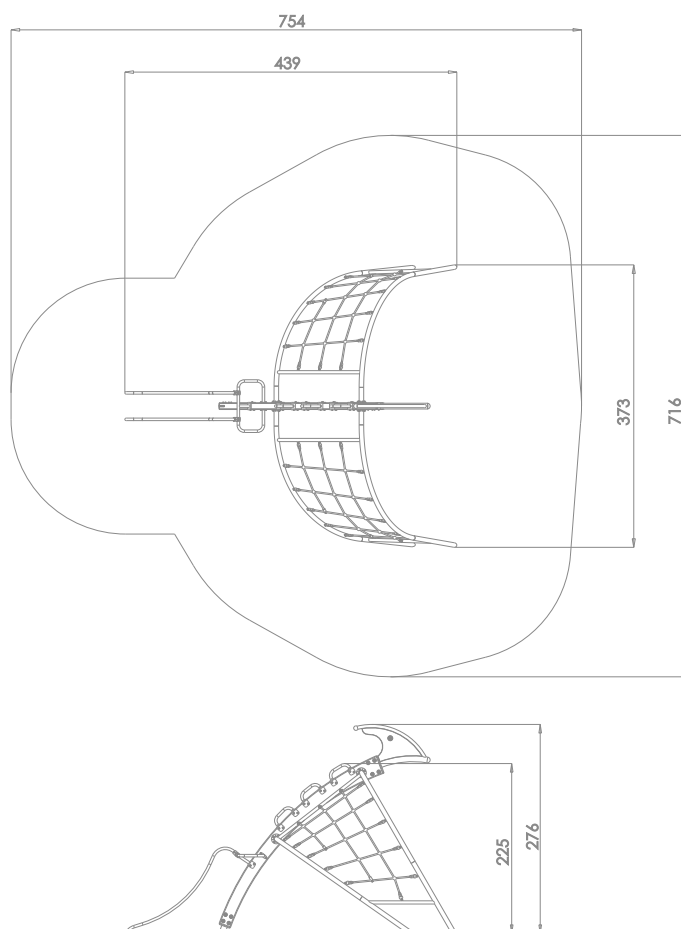

## DINO

SOCIALIZING

CLIMBING

BALANCING

### INFORMATION ABOUT THE PRODUCT

Dimensions	439 x 373 cm
Safety zone	754 x 716 cm
Safety zone area	39 m <sup>2</sup>
Overall height	276 cm
Free fall height	225 cm
Amount of users	8
Product complies with EN 1176-1:2017-12	YES
Availability of spare parts	YES
Age range	3-12
<small>According to EN 1176-1:2017-12 norm, the product requires applying a safety surface according to the product's free fall height.</small>	

# 8506

SCALE 1:100

## MATERIALS:

<p>SOLID CONSTRUCTION MADE OF STAINLESS STEEL AISI 304 TOTALLY RESISTANT TO WEATHER CONDITIONS.</p>	<p>BENDED POSTS MADE OF SOFT CONIFER WOOD 9 CM THICK, 26 CM WIDE AND 280 CM LONG.</p>	<p>PLATES OF THE WALLS AND PLATFORMS MADE OF COLOURFUL 13 MM HPL (BLACK PLATES MADE OF 8 MM HPL).</p>
		
<p>PLATES OF THE WALLS MADE OF COLOURFUL TRIPLE LAYERED 15 MM HDPE POLYETHYLENE, IN THE HIGHEST QUALITY.</p>	<p>POLYPROPYLENE ROPES PP-MULTISPLIT TYPE WITH A STEEL CORE AND A DIAMETER OF 16 MM.</p>	<p>SOLID AND ESTHETIC ROPE CONNECTORS MADE OF INJECTION MOLDED POLYAMIDE.</p>
