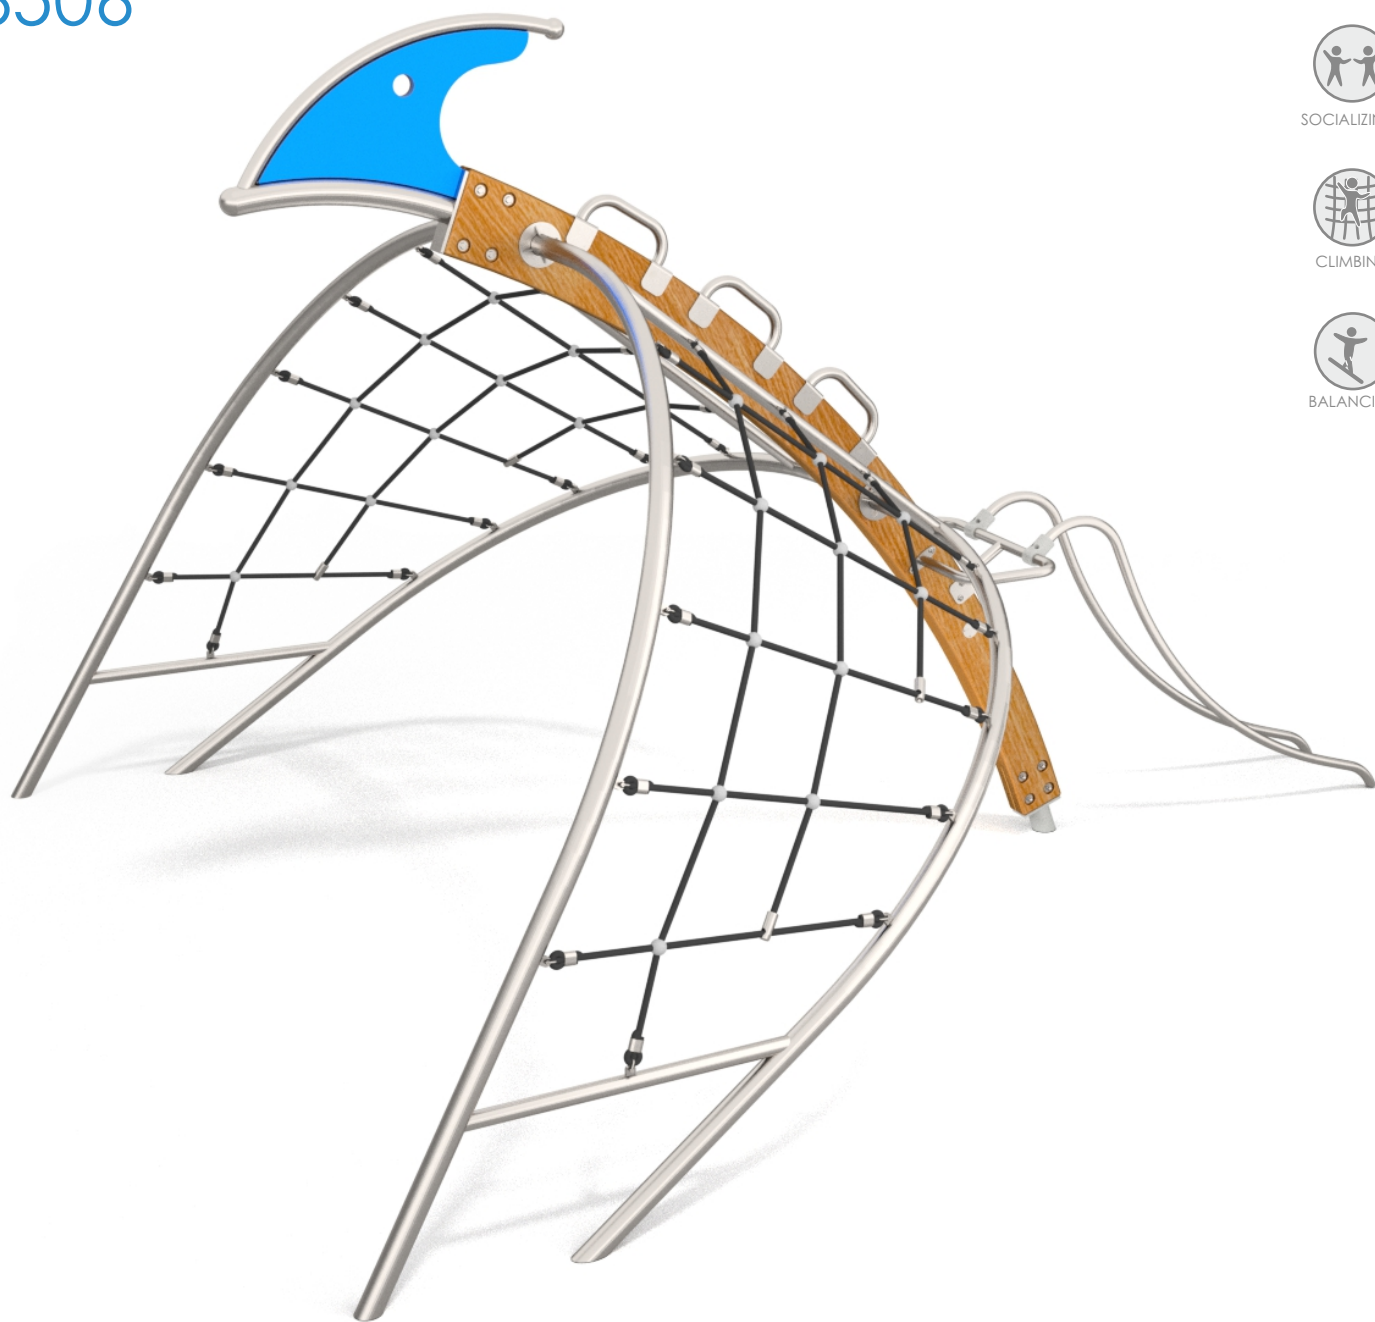

8506

DINO

SOCIALIZING

CLIMBING

BALANCING

INFORMATION ABOUT THE PRODUCT

Dimensions	439 x 373 cm
Safety zone	754 x 716 cm
Safety zone area	39 m²
Overall height	276 cm
Free fall height	225 cm
Amount of users	8
Product complies with EN 1176-1:2017-12	YES
Availability of spare parts	YES
Age range	3-12
According to EN 1176-1:2017-12 norm, the product requires applying a safety surface according to the product's free fall height.