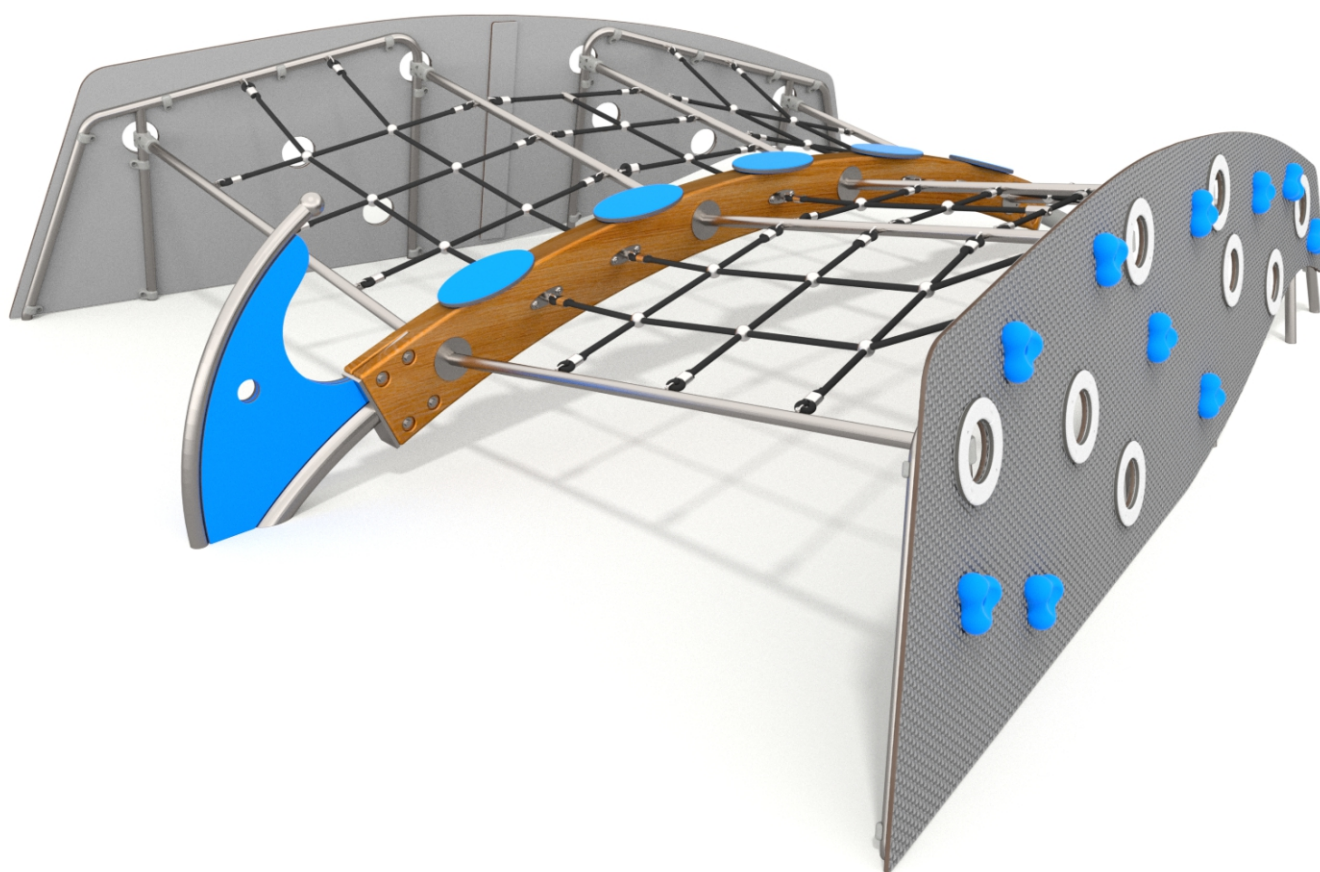

8507

DINO

SOCIALIZING

CLIMBING

BALANCING

INFORMATION ABOUT THE PRODUCT

Dimensions	390 x 393 cm
Safety zone	690 x 693 cm
Safety zone area	38 m ²
Overall height	91 cm
Free fall height	91 cm
Amount of users	14
Product complies with EN 1176-1:2017-12	YES
Availability of spare parts	YES
Age range	3-12

According to EN 1176-1:2017-12 norm, the product requires applying a safety surface according to the product's free fall height.

8507

SCALE 1:100

MATERIALS:

<p>SOLID CONSTRUCTION MADE OF STAINLESS STEEL AISI 304 TOTALLY RESISTANT TO WEATHER CONDITIONS.</p>	<p>BENDED POSTS MADE OF SOFT CONIFER WOOD 9 CM THICK, 26 CM WIDE AND 280 CM LONG.</p>	<p>PLATES OF THE WALLS AND PLATFORMS MADE OF COLOURFUL 13 MM HPL (BLACK PLATES MADE OF 8 MM HPL).</p>	
			
<p>PLATES OF THE WALLS MADE OF COLOURFUL TRIPLE LAYERED 15 MM HDPE POLYETHYLENE, IN THE HIGHEST QUALITY.</p>	<p>POLYPROPYLENE ROPES PP-MULTISPLIT TYPE WITH A STEEL CORE AND A DIAMETER OF 16 MM.</p>	<p>SOLID AND ESTHETIC ROPE CONNECTORS MADE OF INJECTION MOLDED POLYAMIDE.</p>	<p>CLIMBING ROCKS MADE OF CHIPPINGS AND COLOURFUL POLYESTER RESIN</p>
			