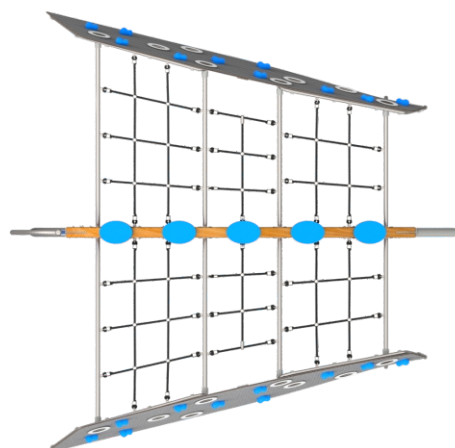

8507

DINO

SOCIALIZING

CLIMBING

BALANCING

INFORMATION ABOUT THE PRODUCT

Dimensions	390 x 393 cm
Safety zone	690 x 693 cm
Safety zone area	38 m ²
Overall height	91 cm
Free fall height	91 cm
Amount of users	14
Product complies with EN 1176-1:2017-12	YES
Availability of spare parts	YES
Age range	3-12

According to EN 1176-1:2017-12 norm, the product requires applying a safety surface according to the product's free fall height.

8507

SCALE 1:100

MATERIALS:

<p>SOLID CONSTRUCTION MADE OF STAINLESS STEEL AISI 304 TOTALLY RESISTANT TO WEATHER CONDITIONS.</p>	<p>BENDED POSTS MADE OF SOFT CONIFER WOOD 9 CM THICK, 26 CM WIDE AND 280 CM LONG.</p>	<p>PLATES OF THE WALLS AND PLATFORMS MADE OF COLOURFUL 13 MM HPL (BLACK PLATES MADE OF 8 MM HPL).</p>	
			
<p>PLATES OF THE WALLS MADE OF COLOURFUL TRIPLE LAYERED 15 MM HDPE POLYETHYLENE, IN THE HIGHEST QUALITY.</p>	<p>POLYPROPYLENE ROPES PP-MULTISPLIT TYPE WITH A STEEL CORE AND A DIAMETER OF 16 MM.</p>	<p>SOLID AND ESTHETIC ROPE CONNECTORS MADE OF INJECTION MOLDED POLYAMIDE.</p>	<p>CLIMBING ROCKS MADE OF CHIPPINGS AND COLOURFUL POLYESTER RESIN</p>
			