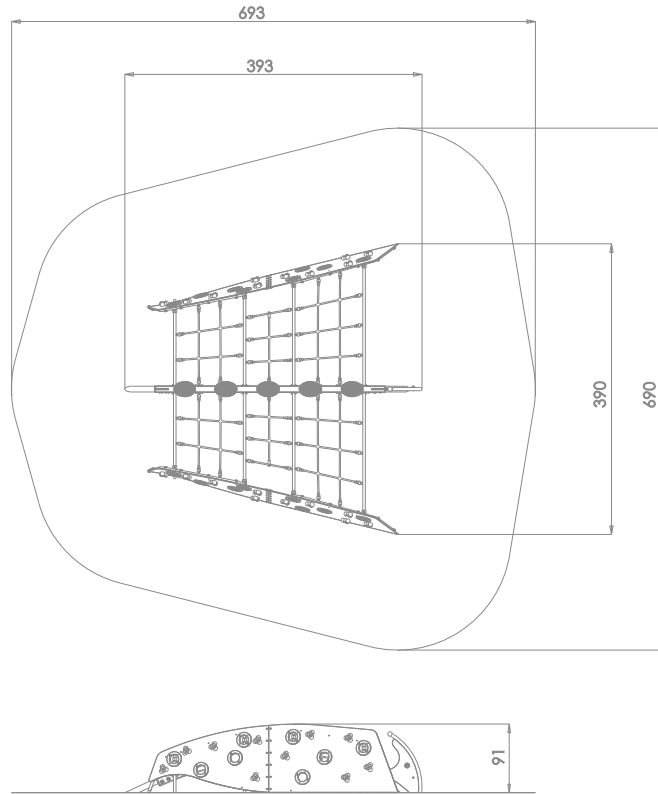

8507

DINO

SOCIALIZING

CLIMBING

BALANCING

INFORMATION ABOUT THE PRODUCT

Dimensions	390 x 393 cm
Safety zone	690 x 693 cm
Safety zone area	38 m ²
Overall height	91 cm
Free fall height	91 cm
Amount of users	14
Product complies with EN 1176-1:2017-12	YES
Availability of spare parts	YES
Age range	3-12

According to EN 1176-1:2017-12 norm, the product requires applying a safety surface according to the product's free fall height.

8507

SCALE 1:100

MATERIALS:

<p>SOLID CONSTRUCTION MADE OF STAINLESS STEEL AISI 304 TOTALLY RESISTANT TO WEATHER CONDITIONS.</p>	<p>BENDED POSTS MADE OF SOFT CONIFER WOOD 9 CM THICK, 26 CM WIDE AND 280 CM LONG.</p>	<p>PLATES OF THE WALLS AND PLATFORMS MADE OF COLOURFUL 13 MM HPL (BLACK PLATES MADE OF 8 MM HPL).</p>	
			
<p>PLATES OF THE WALLS MADE OF COLOURFUL TRIPLE LAYERED 15 MM HDPE POLYETHYLENE, IN THE HIGHEST QUALITY.</p>	<p>POLYPROPYLENE ROPES PP-MULTISPLIT TYPE WITH A STEEL CORE AND A DIAMETER OF 16 MM.</p>	<p>SOLID AND ESTHETIC ROPE CONNECTORS MADE OF INJECTION MOLDED POLYAMIDE.</p>	<p>CLIMBING ROCKS MADE OF CHIPPINGS AND COLOURFUL POLYESTER RESIN</p>
			