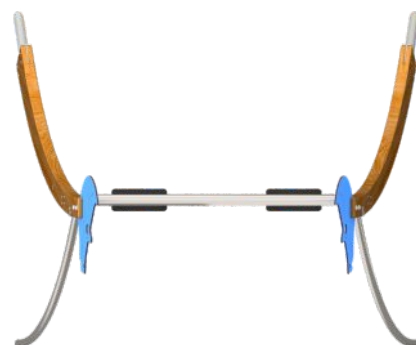

## DINO

SOCIALIZING

SWINGING

### INFORMATION ABOUT THE PRODUCT

Dimensions	320 x 265 cm
Safety zone	297 x 750 cm
Safety zone area	23 m <sup>2</sup>
Overall height	355 cm
Free fall height	129 cm
Amount of users	2
Product complies with EN 1176-1:2017-12	YES
Availability of spare parts	YES
Age range	3-12

According to EN 1176-1:2017-12 norm, the product requires applying a safety surface according to the product's free fall height.

8508

MATERIALS:

<p>SOLID CONSTRUCTION MADE OF STAINLESS STEEL AISI 304 TOTALLY RESISTANT TO WEATHER CONDITIONS.</p>	<p>BENDED POSTS MADE OF SOFT CONIFER WOOD 9 CM THICK, 26 CM WIDE AND 280 CM LONG.</p>	
		
<p>PLATES OF THE WALLS MADE OF COLOURFUL TRIPLE LAYERED 15 MM HDPE POLYETHYLENE, IN THE HIGHEST QUALITY.</p>	<p>ATTESTED 6 MM STAINLESS STEEL CHAINS</p>	<p>THE SEATS ARE MADE OF ALUMINUM CONSTRUCTION COVERED</p>
	