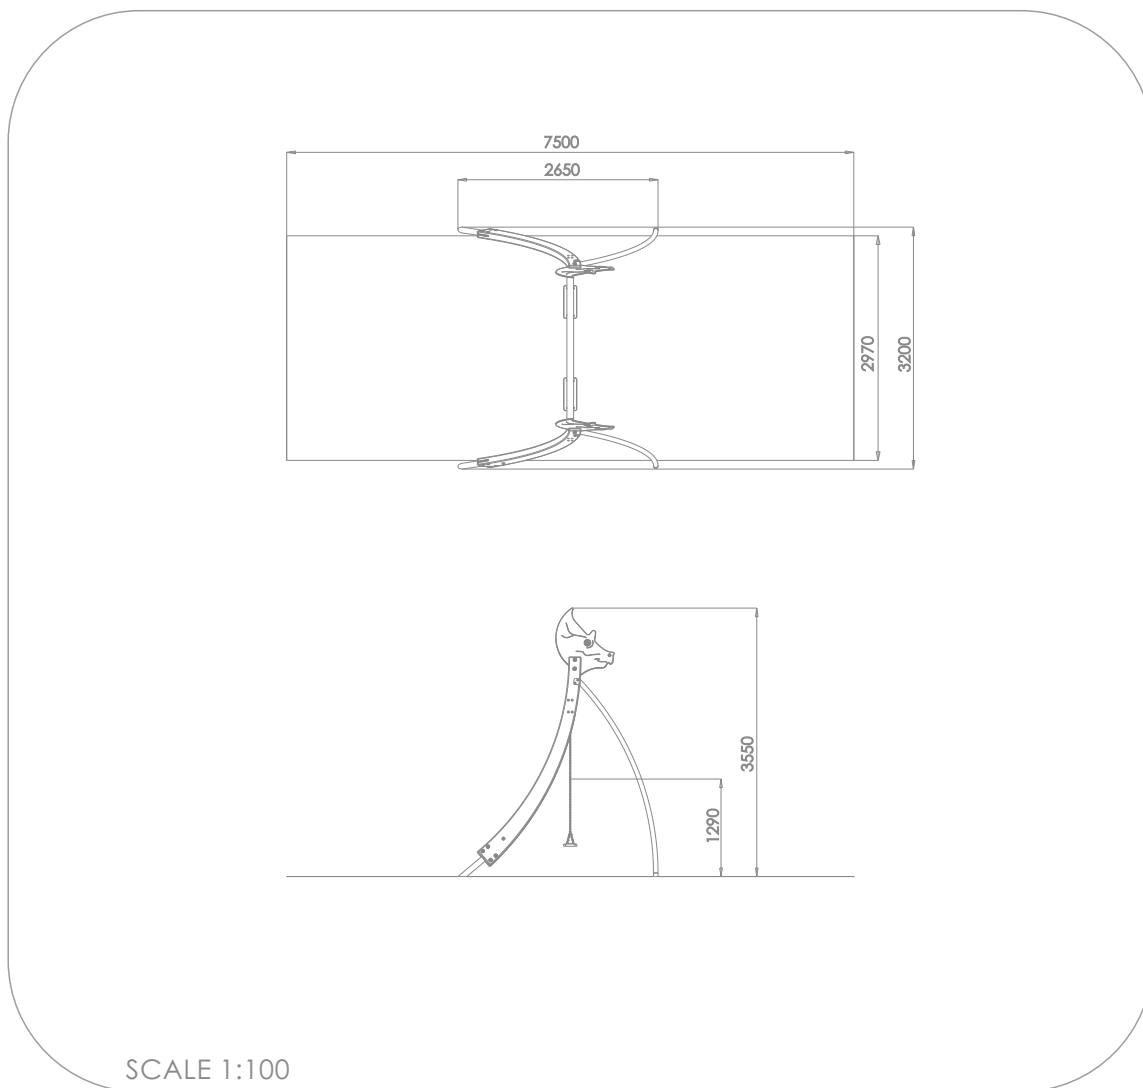

### INFORMATION ABOUT THE PRODUCT

Dimensions	320 x 265 cm
Safety zone	297 x 750 cm
Safety zone area	23 m <sup>2</sup>
Overall height	355 cm
Free fall height	129 cm
Amount of users	2
Product complies with EN 1176-1:2017-12	YES
Availability of spare parts	YES
Age range	3-12

According to EN 1176-1:2017-12 norm, the product requires applying a safety surface according to the product's free fall height.

8508

MATERIALS:

<p>SOLID CONSTRUCTION MADE OF STAINLESS STEEL AISI 304 TOTALLY RESISTANT TO WEATHER CONDITIONS.</p>	<p>BENDED POSTS MADE OF SOFT CONIFER WOOD 9 CM THICK, 26 CM WIDE AND 280 CM LONG.</p>	
		
<p>PLATES OF THE WALLS MADE OF COLOURFUL TRIPLE LAYERED 15 MM HDPE POLYETHYLENE, IN THE HIGHEST QUALITY.</p>	<p>ATTESTED 6 MM STAINLESS STEEL CHAINS</p>	<p>THE SEATS ARE MADE OF ALUMINUM CONSTRUCTION COVERED</p>
	