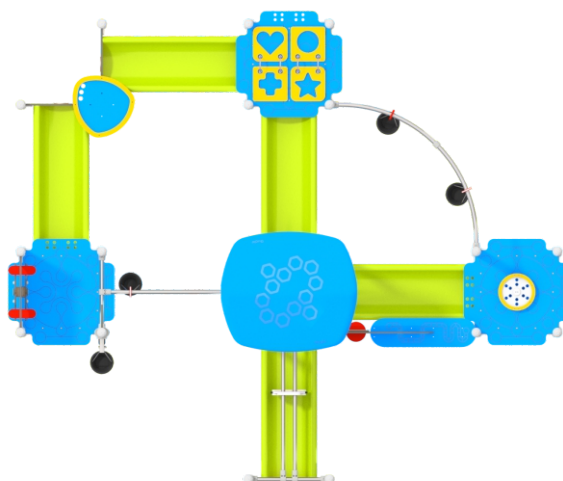

7126

MINI

MATERIALS:

STEEL CONSTRUCTION: STAINLESS STEEL AISI304.	ROOFS MADE OF POLYETHYLENE ROTATIONALLY MOLDED.	PLATES OF THE WALLS MADE OF COLOURFUL TRIPLE LAYERED 15 MM HDPE POLYETHYLENE, IN THE HIGHEST QUALITY, TOTALLY DAMP-PROOF.
CLIMBING WALLS AND SIDES OF STAIRS: HPL 13 MM.	PLATE AND ROPE CONNECTORS AND SAFE PIPE PLUGS MADE OF INJECTION MOLDED POLYAMIDE.	CAP: SOFT RUBBER. LIFT AND CHAINS: STAINLESS STEEL.