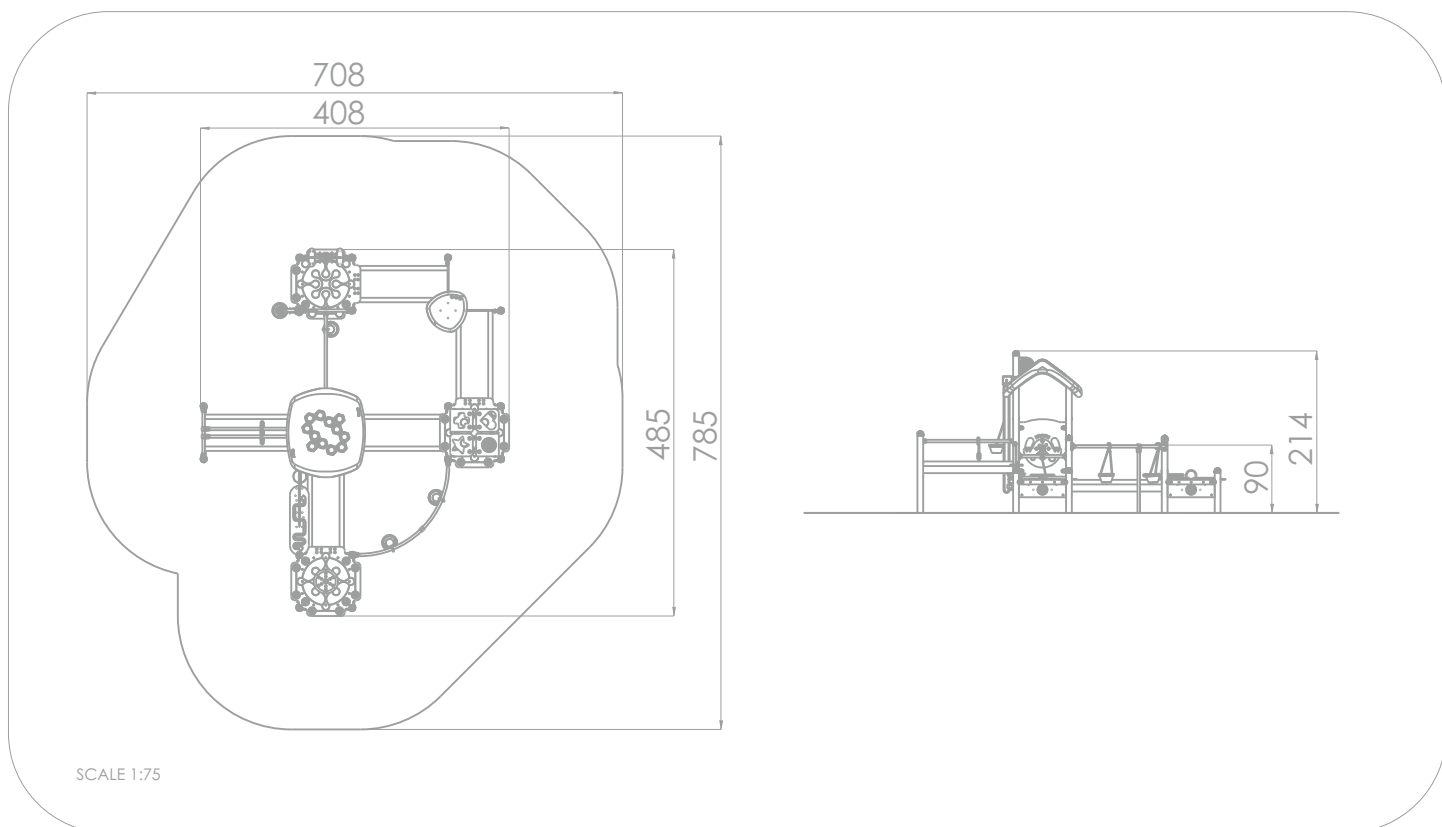

7126

MINI

MATERIALS:

STEEL CONSTRUCTION: STAINLESS STEEL AISI304.	ROOFS MADE OF POLYETHYLENE ROTATIONALLY MOLDED.	PLATES OF THE WALLS MADE OF COLOURFUL TRIPLE LAYERED 15 MM HDPE POLYETHYLENE, IN THE HIGHEST QUALITY, TOTALLY DAMP-PROOF.
CLIMBING WALLS AND SIDES OF STAIRS: HPL 13 MM.	PLATE AND ROPE CONNECTORS AND SAFE PIPE PLUGS MADE OF INJECTION MOLDED POLYAMIDE.	CAP: SOFT RUBBER. LIFT AND CHAINS: STAINLESS STEEL.