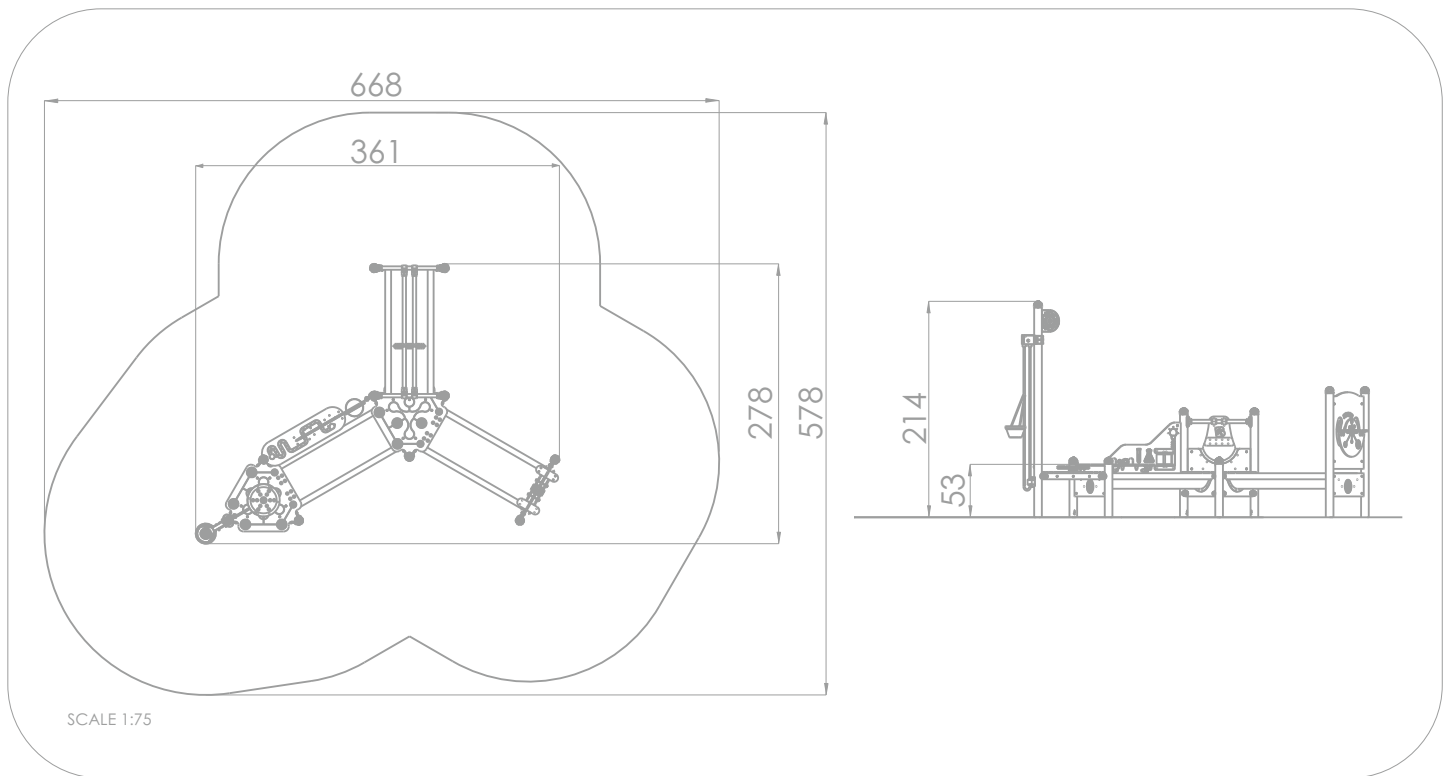

7127

MINI

SOCIALIZING

SENSORIAL
INTEGRATION

SAND
PLAYING

INFORMATION ABOUT THE PRODUCT

Dimensions	361 x 278 cm
Safety zone	668 x 578 cm
Safety zone area	27,83 m ²
Overall height	214 cm
Free fall height	53 cm
Amount of users	10
Product complies with EN 1176-1:2017-12	YES
Availability of spare parts	YES
Age range	1-8

According to EN 1176-1:2017-12 norm, the product requires applying a safety surface according to the product's free fall height.

7127

MINI

MATERIALS:

CLIMBING WALLS AND SIDES OF STAIRS: HPL 13 MM.

PLATE AND ROPE CONNECTORS AND SAFE PIPE PLUGS MADE OF INJECTION MOLDED POLYAMIDE.

CAP: SOFT RUBBER. LIFT AND CHAINS: STAINLESS STEEL.

PLATES OF THE WALLS MADE OF COLOURFUL TRIPLE LAYERED 15 MM HDPE POLYETHYLENE, IN THE HIGHEST QUALITY, TOTALLY DAMP-PROOF.

STEEL CONSTRUCTION: STAINLESS STEEL AISI304.