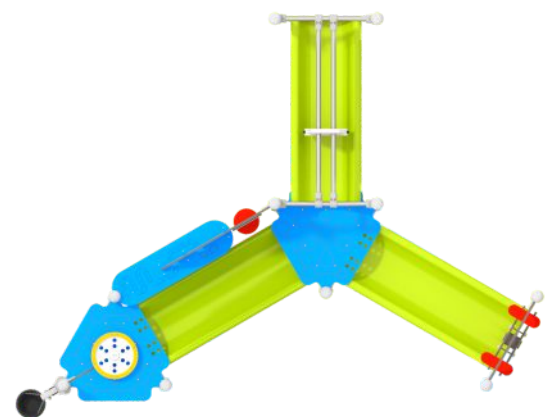

7127

MINI

SOCIALIZING

SENSORIAL
INTEGRATION

SAND
PLAYING

INFORMATION ABOUT THE PRODUCT

Dimensions	361 x 278 cm
Safety zone	668 x 578 cm
Safety zone area	27,83 m ²
Overall height	214 cm
Free fall height	53 cm
Amount of users	10
Product complies with EN 1176-1:2017-12	YES
Availability of spare parts	YES
Age range	1-8

According to EN 1176-1:2017-12 norm, the product requires applying a safety surface according to the product's free fall height.

7127

MINI

MATERIALS:

CLIMBING WALLS AND SIDES OF STAIRS: HPL 13 MM.

PLATE AND ROPE CONNECTORS AND SAFE PIPE PLUGS MADE OF INJECTION MOLDED POLYAMIDE.

CAP: SOFT RUBBER. LIFT AND CHAINS: STAINLESS STEEL.

PLATES OF THE WALLS MADE OF COLOURFUL TRIPLE LAYERED 15 MM HDPE POLYETHYLENE, IN THE HIGHEST QUALITY, TOTALLY DAMP-PROOF.

STEEL CONSTRUCTION: STAINLESS STEEL AISI304.