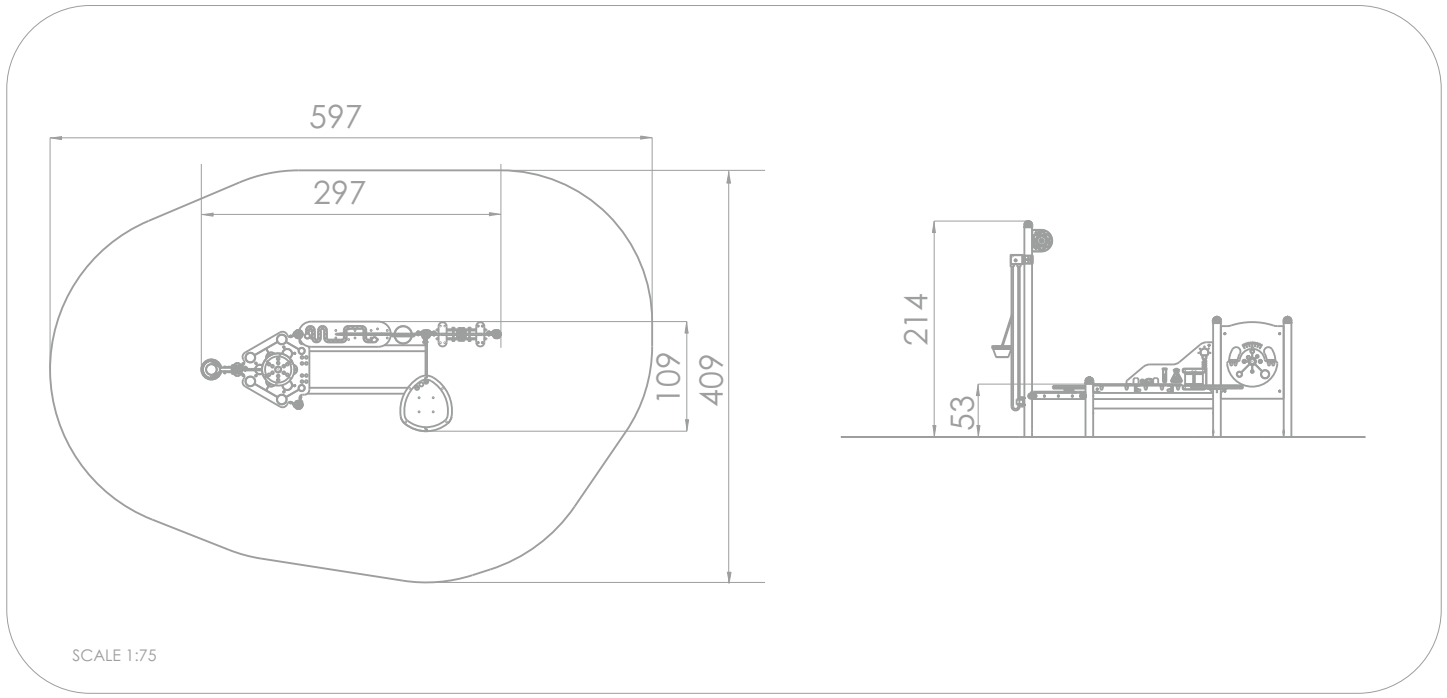

7128

MINI

SOCIALIZING

SENSORIAL INTEGRATION

SAND PLAYING

INFORMATION ABOUT THE PRODUCT

Dimensions	297 x 109 cm
Safety zone	597 x 409 cm
Safety zone area	19,69 m ²
Overall height	214 cm
Free fall height	53 cm
Amount of users	7
Product complies with EN 1176-1:2017-12	YES
Availability of spare parts	YES
Age range	1-8

According to EN 1176-1:2017-12 norm, the product requires applying a safety surface according to the product's free fall height.

7128

MINI

MATERIALS:

<p>CLIMBING WALLS AND SIDES OF STAIRS: HPL 13 MM</p>	<p>PLATE AND ROPE CONNECTORS AND SAFE PIPE PLUGS MADE OF INJECTION MOLDED POLYAMIDE.</p>	<p>CAP: SOFT RUBBER. LIFT AND CHAINS: STAINLESS STEEL</p>	<p>PLATES OF THE WALLS MADE OF COLOURFUL TRIPLE LAYERED 15 MM HDPE POLYETHYLENE, IN THE HIGHEST QUALITY, TOTALLY DAMP-PROOF</p>	<p>STEEL CONSTRUCTION: STAINLESS STEEL AISI304</p>