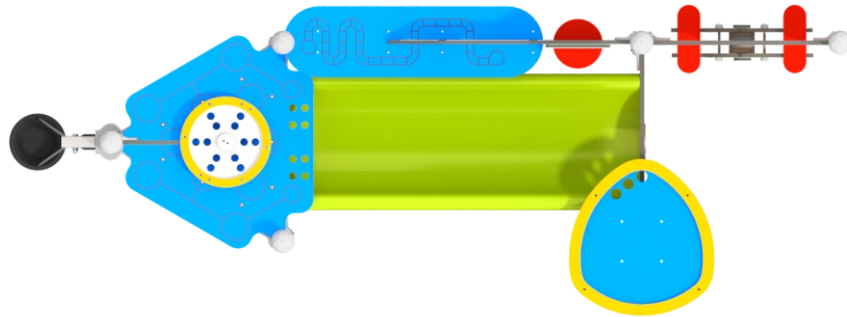

7128

MINI

SOCIALIZING

SENSORIAL INTEGRATION

SAND PLAYING

INFORMATION ABOUT THE PRODUCT

Dimensions	297 x 109 cm
Safety zone	597 x 409 cm
Safety zone area	19,69 m ²
Overall height	214 cm
Free fall height	53 cm
Amount of users	7
Product complies with EN 1176-1:2017-12	YES
Availability of spare parts	YES
Age range	1-8

According to EN 1176-1:2017-12 norm, the product requires applying a safety surface according to the product's free fall height.

7128

MINI

MATERIALS:

<p>CLIMBING WALLS AND SIDES OF STAIRS: HPL 13 MM</p>	<p>PLATE AND ROPE CONNECTORS AND SAFE PIPE PLUGS MADE OF INJECTION MOLDED POLYAMIDE.</p>	<p>CAP: SOFT RUBBER. LIFT AND CHAINS: STAINLESS STEEL</p>	<p>PLATES OF THE WALLS MADE OF COLOURFUL TRIPLE LAYERED 15 MM HDPE POLYETHYLENE, IN THE HIGHEST QUALITY, TOTALLY DAMP-PROOF</p>	<p>STEEL CONSTRUCTION: STAINLESS STEEL AISI304</p>