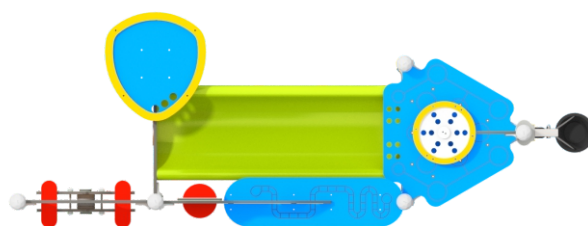

7128

MINI

SOCIALIZING

SENSORIAL INTEGRATION

SAND PLAYING

INFORMATION ABOUT THE PRODUCT

Dimensions	297 x 109 cm
Safety zone	597 x 409 cm
Safety zone area	19,69 m ²
Overall height	214 cm
Free fall height	53 cm
Amount of users	7
Product complies with EN 1176-1:2017-12	YES
Availability of spare parts	YES
Age range	1-8

According to EN 1176-1:2017-12 norm, the product requires applying a safety surface according to the product's free fall height.

7128

MINI

MATERIALS:

<p>CLIMBING WALLS AND SIDES OF STAIRS: HPL 13 MM</p>	<p>PLATE AND ROPE CONNECTORS AND SAFE PIPE PLUGS MADE OF INJECTION MOLDED POLYAMIDE.</p>	<p>CAP: SOFT RUBBER. LIFT AND CHAINS: STAINLESS STEEL</p>	<p>PLATES OF THE WALLS MADE OF COLOURFUL TRIPLE LAYERED 15 MM HDPE POLYETHYLENE, IN THE HIGHEST QUALITY, TOTALLY DAMP-PROOF</p>	<p>STEEL CONSTRUCTION: STAINLESS STEEL AISI304</p>