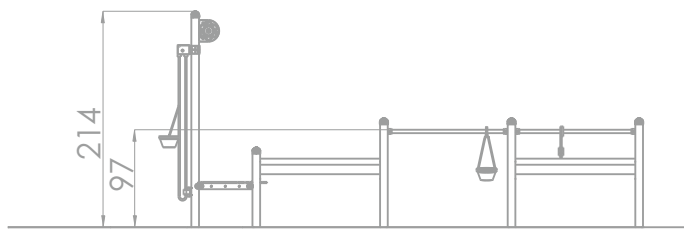

7129

MINI

SOCIALIZING

SENSORIAL INTEGRATION

SAND PLAYING

INFORMATION ABOUT THE PRODUCT

Dimensions	480 x 78 cm
Safety zone	780 x 378 cm
Safety zone area	26,48 m ²
Overall height	214 cm
Free fall height	97 cm
Amount of users	8
Product complies with EN 1176-1:2017-12	YES
Availability of spare parts	YES
Age range	1-8

According to EN 1176-1:2017-12 norm, the product requires applying a safety surface according to the product's free fall height.

7129

MINI

SCALE 1:75

MATERIALS:

<p>CLIMBING WALLS AND SIDES OF STAIRS: HPL 13 MM</p>	<p>PLATE AND ROPE CONNECTORS AND SAFE PIPE PLUGS MADE OF INJECTION MOLDED POLYAMIDE</p>	<p>CAP: SOFT RUBBER. LIFT AND CHAINS: STAINLESS STEEL</p>	<p>PLATES OF THE WALLS MADE OF COLOURFUL TRIPLE LAYERED 15 MM HDPE POLYETHYLENE, IN THE HIGHEST QUALITY, TOTALLY DAMP-PROOF</p>	<p>STEEL CONSTRUCTION: STAINLESS STEEL AISI304</p>