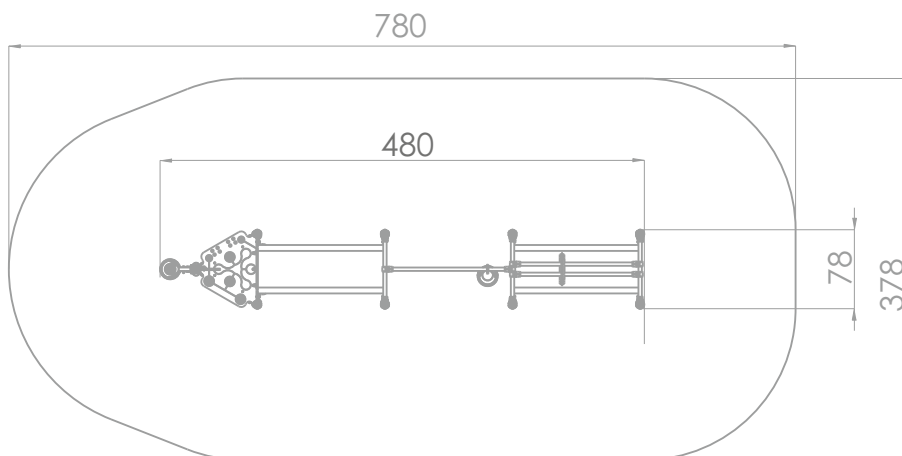

7129

MINI

SOCIALIZING

SENSORIAL INTEGRATION

SAND PLAYING

INFORMATION ABOUT THE PRODUCT

Dimensions	480 x 78 cm
Safety zone	780 x 378 cm
Safety zone area	26,48 m ²
Overall height	214 cm
Free fall height	97 cm
Amount of users	8
Product complies with EN 1176-1:2017-12	YES
Availability of spare parts	YES
Age range	1-8

According to EN 1176-1:2017-12 norm, the product requires applying a safety surface according to the product's free fall height.

7129

MINI

SCALE 1:75

MATERIALS:

<p>CLIMBING WALLS AND SIDES OF STAIRS: HPL 13 MM</p>	<p>PLATE AND ROPE CONNECTORS AND SAFE PIPE PLUGS MADE OF INJECTION MOLDED POLYAMIDE</p>	<p>CAP: SOFT RUBBER. LIFT AND CHAINS: STAINLESS STEEL</p>	<p>PLATES OF THE WALLS MADE OF COLOURFUL TRIPLE LAYERED 15 MM HDPE POLYETHYLENE, IN THE HIGHEST QUALITY, TOTALLY DAMP-PROOF</p>	<p>STEEL CONSTRUCTION: STAINLESS STEEL AISI304</p>