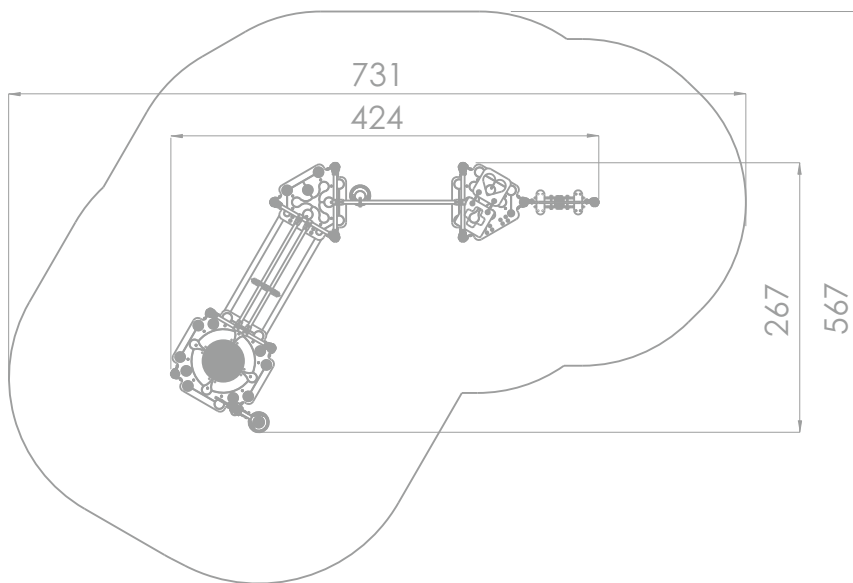

7130

MINI

SOCIALIZING

SENSORIAL
INTEGRATION

SAND
PLAYING

INFORMATION ABOUT THE PRODUCT

Dimensions	267 x 424 cm
Safety zone	567 x 731 cm
Safety zone area	27,88 m ²
Overall height	214 cm
Free fall height	87 cm
Amount of users	11
Product complies with EN 1176-1:2017-12	YES
Availability of spare parts	YES
Age range	1-8
<small>According to EN 1176-1:2017-12 norm, the product requires applying a safety surface according to the product's free fall height.</small>	

7130

MINI

SCALE 1:75

MATERIALS:

<p>CLIMBING WALLS AND SIDES OF STAIRS: HPL 13 MM</p>	<p>PLATE AND ROPE CONNECTORS AND SAFE PIPE PLUGS MADE OF INJECTION MOLDED POLYAMIDE</p>	<p>CAP: SOFT RUBBER. LIFT AND CHAINS: STAINLESS STEEL</p>	<p>PLATES OF THE WALLS MADE OF COLOURFUL TRIPLE LAYERED 15 MM HDPE POLYETHYLENE, IN THE HIGHEST QUALITY, TOTALLY DAMP-PROOF</p>	<p>STEEL CONSTRUCTION: STAINLESS STEEL AISI304</p>