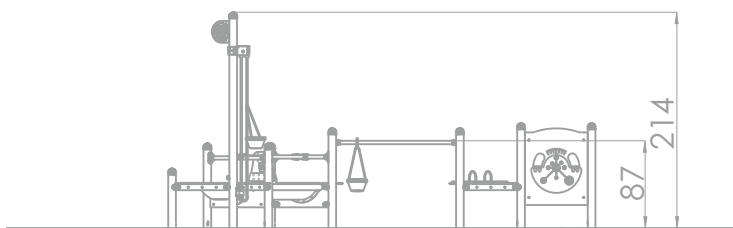

7130

MINI

SOCIALIZING

SENSORIAL
INTEGRATION

SAND
PLAYING

INFORMATION ABOUT THE PRODUCT

Dimensions	267 x 424 cm
Safety zone	567 x 731 cm
Safety zone area	27,88 m ²
Overall height	214 cm
Free fall height	87 cm
Amount of users	11
Product complies with EN 1176-1:2017-12	YES
Availability of spare parts	YES
Age range	1-8
<small>According to EN 1176-1:2017-12 norm, the product requires applying a safety surface according to the product's free fall height.</small>	

7130

MINI

SCALE 1:75

MATERIALS:

<p>CLIMBING WALLS AND SIDES OF STAIRS: HPL 13 MM</p>	<p>PLATE AND ROPE CONNECTORS AND SAFE PIPE PLUGS MADE OF INJECTION MOLDED POLYAMIDE</p>	<p>CAP: SOFT RUBBER. LIFT AND CHAINS: STAINLESS STEEL</p>	<p>PLATES OF THE WALLS MADE OF COLOURFUL TRIPLE LAYERED 15 MM HDPE POLYETHYLENE, IN THE HIGHEST QUALITY, TOTALLY DAMP-PROOF</p>	<p>STEEL CONSTRUCTION: STAINLESS STEEL AISI304</p>