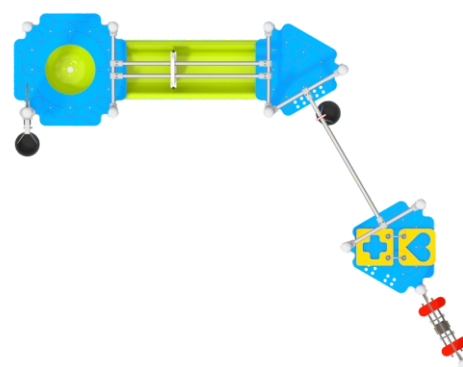

7130

MINI

SOCIALIZING

SENSORIAL
INTEGRATION

SAND
PLAYING

INFORMATION ABOUT THE PRODUCT

Dimensions	267 x 424 cm
Safety zone	567 x 731 cm
Safety zone area	27,88 m ²
Overall height	214 cm
Free fall height	87 cm
Amount of users	11
Product complies with EN 1176-1:2017-12	YES
Availability of spare parts	YES
Age range	1-8
<small>According to EN 1176-1:2017-12 norm, the product requires applying a safety surface according to the product's free fall height.</small>	

7130

MINI

SCALE 1:75

MATERIALS:

<p>CLIMBING WALLS AND SIDES OF STAIRS: HPL 13 MM</p>	<p>PLATE AND ROPE CONNECTORS AND SAFE PIPE PLUGS MADE OF INJECTION MOLDED POLYAMIDE</p>	<p>CAP: SOFT RUBBER. LIFT AND CHAINS: STAINLESS STEEL</p>	<p>PLATES OF THE WALLS MADE OF COLOURFUL TRIPLE LAYERED 15 MM HDPE POLYETHYLENE, IN THE HIGHEST QUALITY, TOTALLY DAMP-PROOF</p>	<p>STEEL CONSTRUCTION: STAINLESS STEEL AISI304</p>