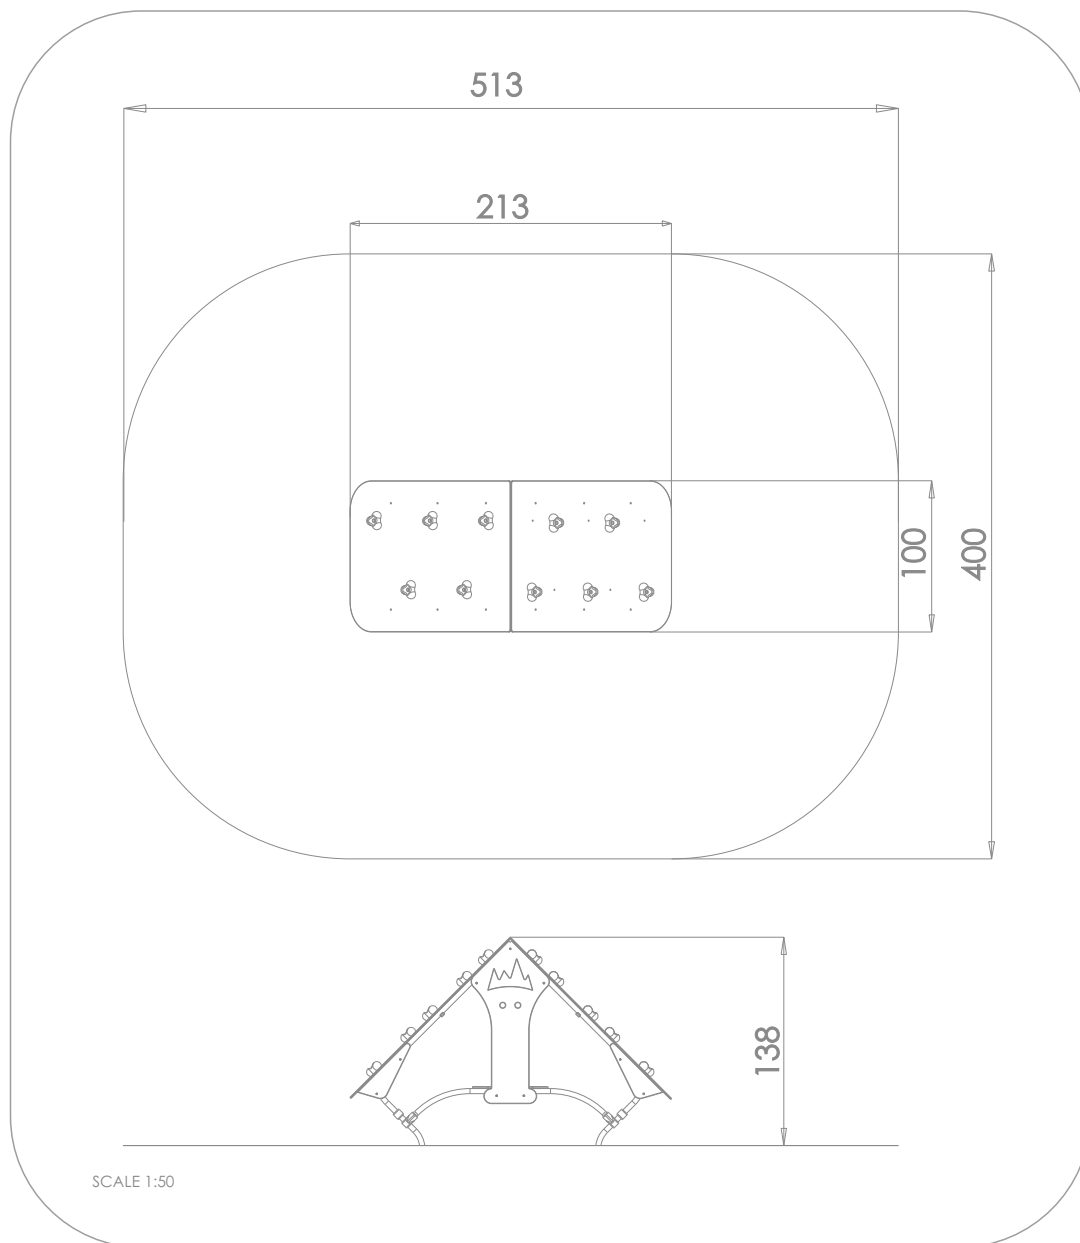

2007

MINI

MATERIALS:

STEEL CONSTRUCTION:
STAINLESS STEEL
AISI304

PLATES OF THE WALLS
MADE OF COLOURFUL
TRIPLE LAYERED 15 MM
HDPE POLYETHYLENE, IN
THE HIGHEST QUALITY,
TOTALLY DAMP-PROOF.

CLIMBING WALLS
AND SIDES OF STAIRS:
HPL 13 MM