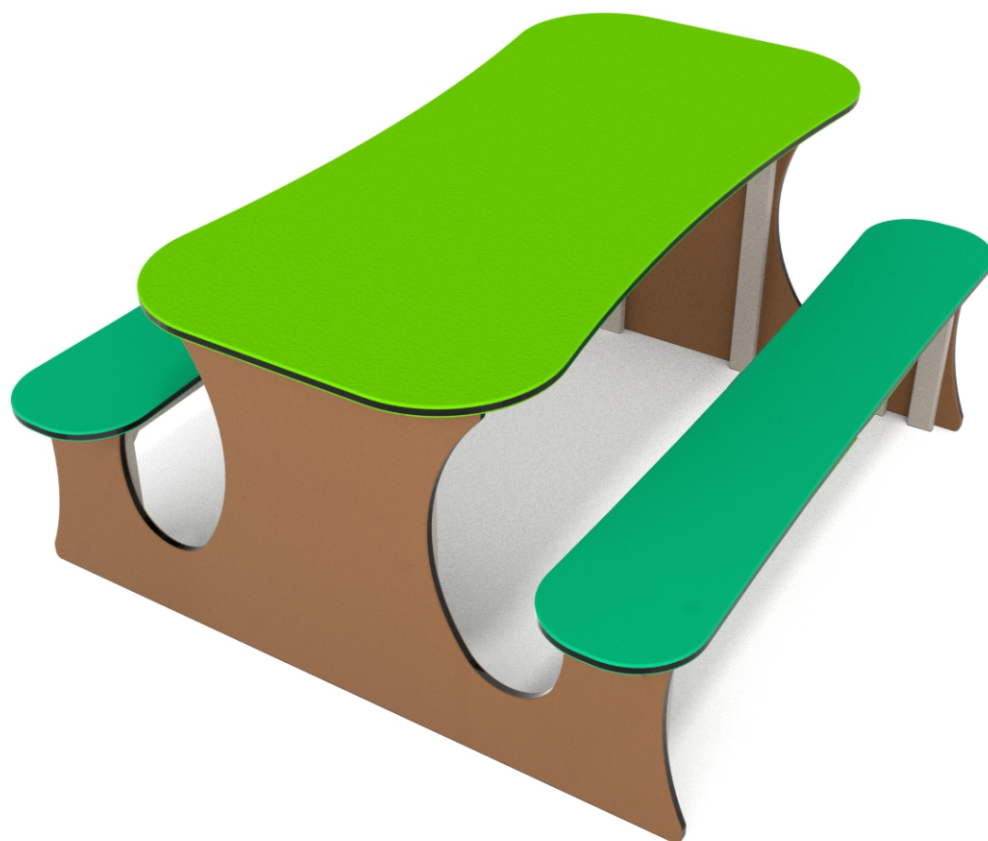

2016

MINI

SOCIALIZING

#### INFORMATION ABOUT THE PRODUCT

Dimensions	115 x 100 cm
Safety zone	415 x 400 cm
Safety zone area	15 m <sup>2</sup>
Overall height	55 cm
Free fall height	55 cm
Amount of users	6
Product complies with EN 1176-1:2017	YES
Availability of spare parts	YES
Age range	1-8

According to EN 1176-1:2017 norm, the product requires applying a safety surface according to the product's free fall height.

### MATERIALS:

PLATES OF THE WALLS MADE OF COLOURFUL TRIPLE LAYERED 15 MM HDPE POLYETHYLENE

GOALS AND POSTS AND PANELS MADE OF BLACK STEEL S235JR, CLEANED IN THE SANDBLASTING PROCESS