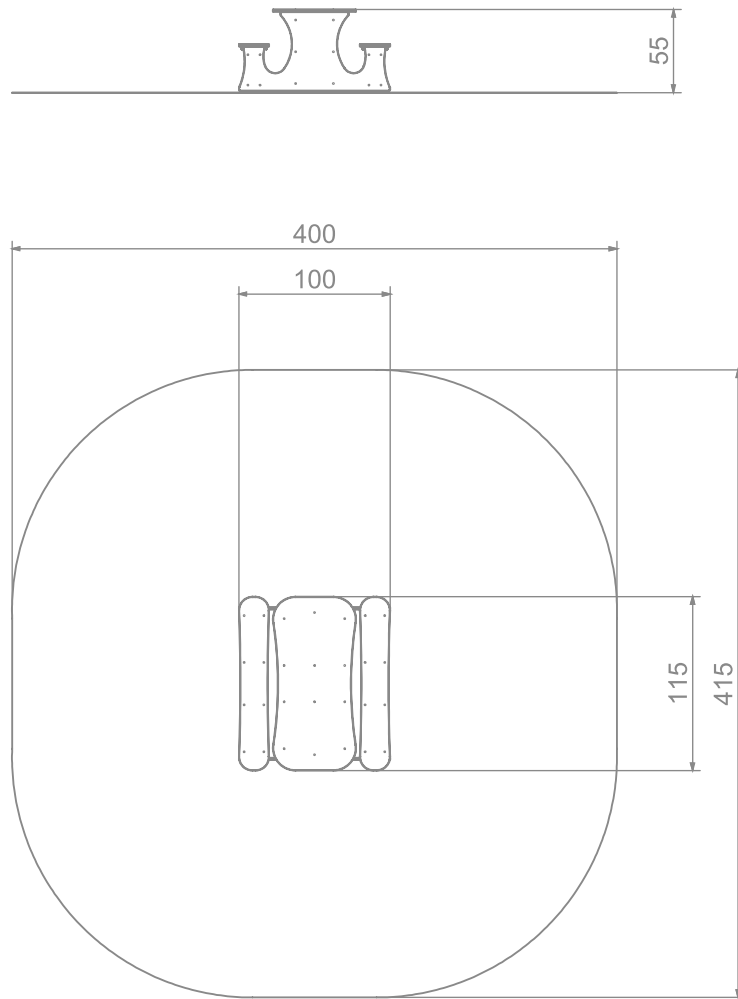

#### INFORMATION ABOUT THE PRODUCT

Dimensions	115 x 100 cm
Safety zone	415 x 400 cm
Safety zone area	15 m <sup>2</sup>
Overall height	55 cm
Free fall height	55 cm
Amount of users	6
Product complies with EN 1176-1:2017	YES
Availability of spare parts	YES
Age range	1-8

According to EN 1176-1:2017 norm, the product requires applying a safety surface according to the product's free fall height.

### MATERIALS:

PLATES OF THE WALLS MADE OF COLOURFUL TRIPLE LAYERED 15 MM HDPE POLYETHYLENE

GOALS AND POSTS AND PANELS MADE OF BLACK STEEL S235JR, CLEANED IN THE SANDBLASTING PROCESS