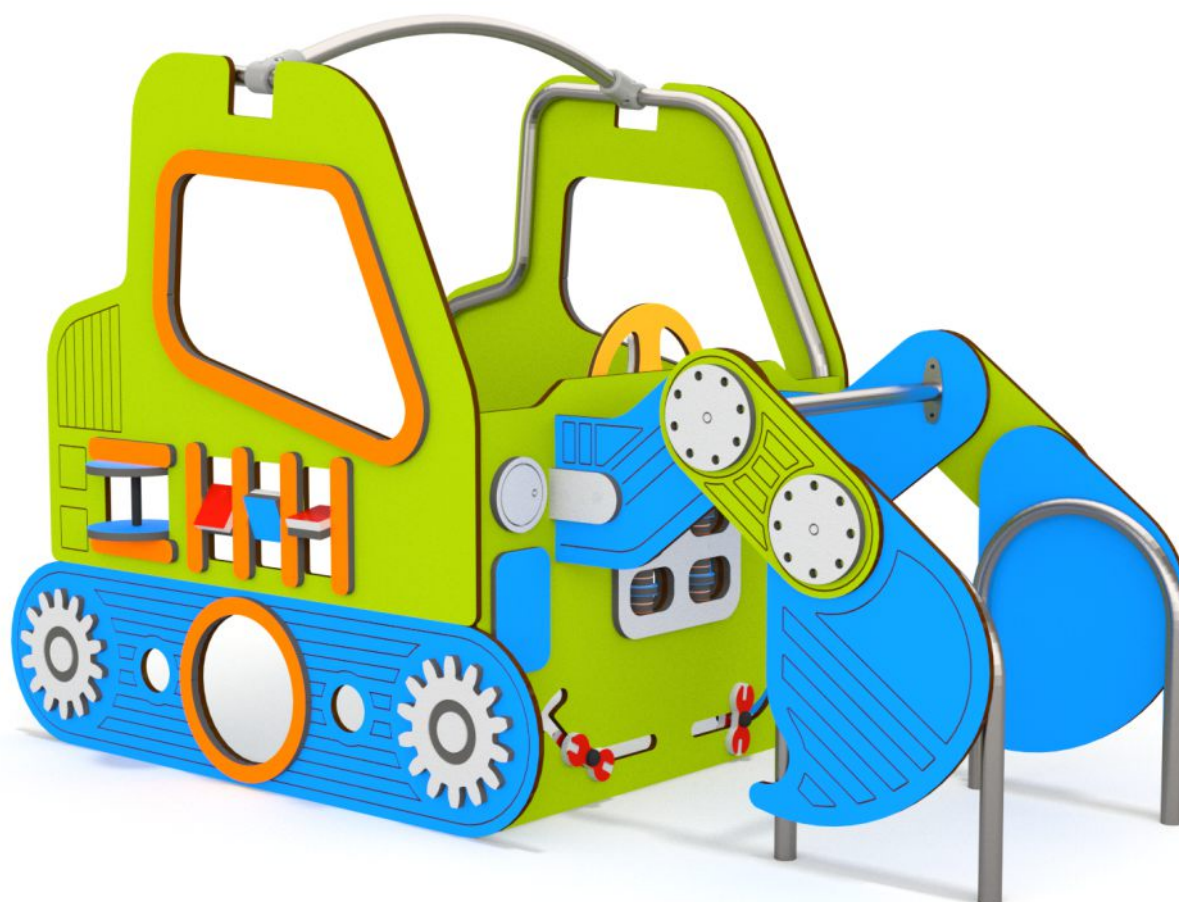

2033

MINI

SOCIALIZING

INFORMATION ABOUT THE PRODUCT

Dimensions	200 x 113 cm
Safety zone	500 x 413 cm
Safety zone area	19 m ²
Overall height	133 cm
Free fall height	69 cm
Amount of users	7
Product complies with EN 1176-1:2017-12	YES
Availability of spare parts	YES
Age range	1-7

According to EN 1176-1:2017-12 norm, the product requires applying a safety surface according to the product's free fall height.

2033

MINI

MATERIALS:

STEEL CONSTRUCTION:
STAINLESS STEEL
AISI304

PLATES OF THE WALLS
MADE OF COLOURFUL
TRIPLE LAYERED 15 MM
HDPE POLYETHYLENE, IN
THE HIGHEST QUALITY,
TOTALLY DAMP-PROOF