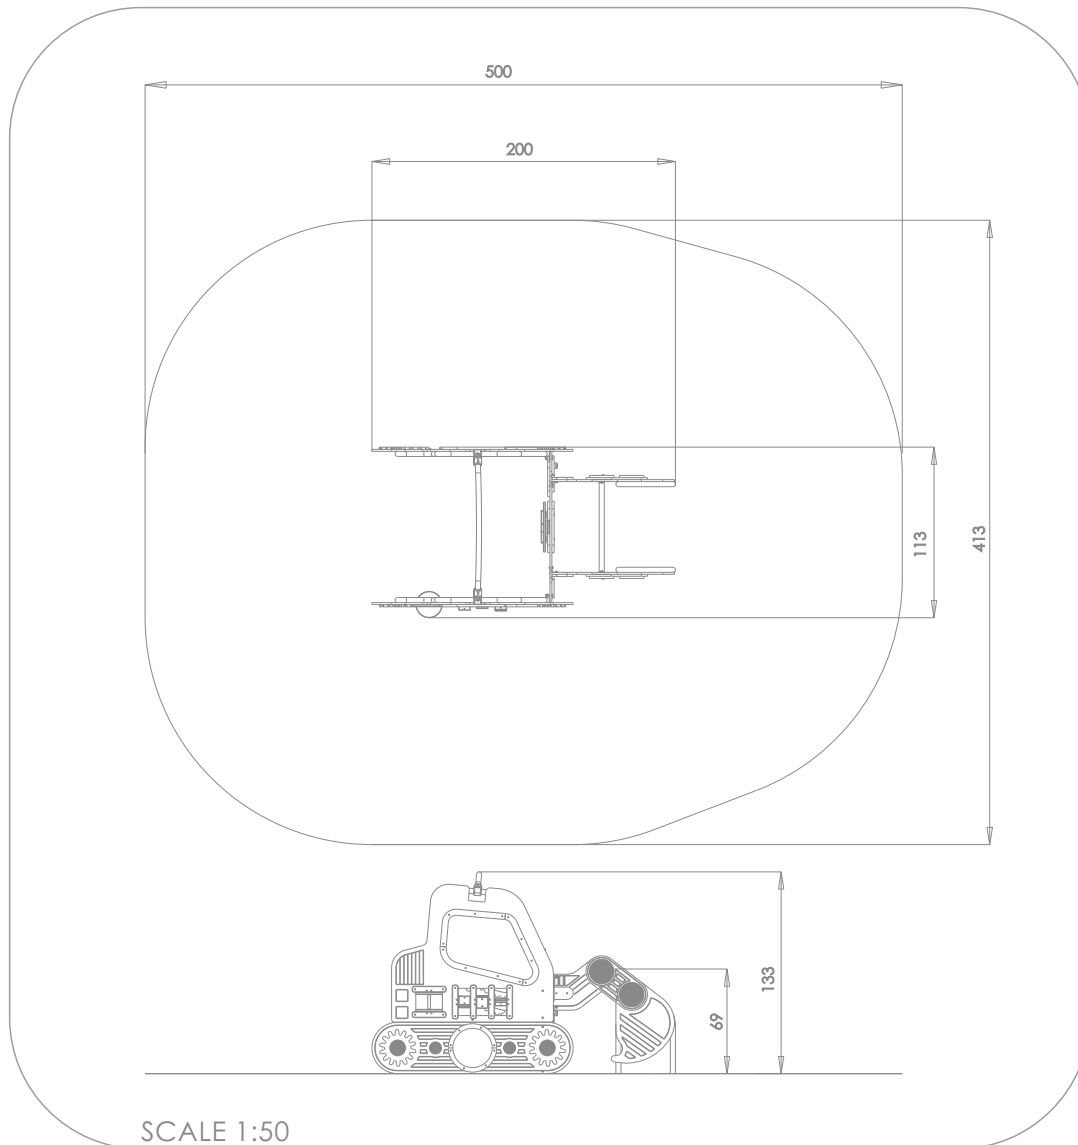

2033

MINI

SOCIALIZING

INFORMATION ABOUT THE PRODUCT

Dimensions	200 x 113 cm
Safety zone	500 x 413 cm
Safety zone area	19 m ²
Overall height	133 cm
Free fall height	69 cm
Amount of users	7
Product complies with EN 1176-1:2017-12	YES
Availability of spare parts	YES
Age range	1-7

According to EN 1176-1:2017-12 norm, the product requires applying a safety surface according to the product's free fall height.

2033

MINI

MATERIALS:

STEEL CONSTRUCTION:
STAINLESS STEEL
AISI304

PLATES OF THE WALLS
MADE OF COLOURFUL
TRIPLE LAYERED 15 MM
HDPE POLYETHYLENE, IN
THE HIGHEST QUALITY,
TOTALLY DAMP-PROOF

CLIMBING WALLS
AND SIDES OF STAIRS:
HPL 13 MM