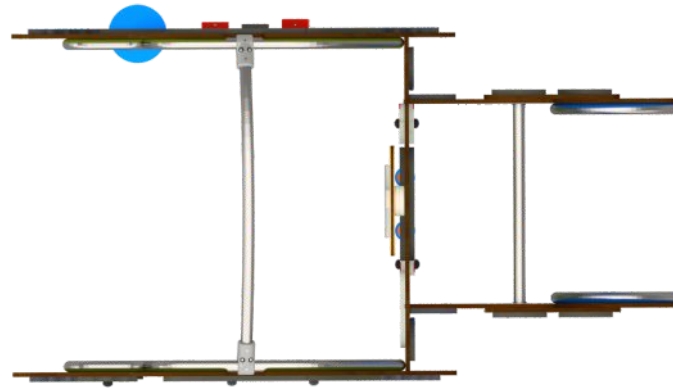

2033

MINI

SOCIALIZING

INFORMATION ABOUT THE PRODUCT

Dimensions	200 x 113 cm
Safety zone	500 x 413 cm
Safety zone area	19 m ²
Overall height	133 cm
Free fall height	69 cm
Amount of users	7
Product complies with EN 1176-1:2017-12	YES
Availability of spare parts	YES
Age range	1-7

According to EN 1176-1:2017-12 norm, the product requires applying a safety surface according to the product's free fall height.

2033

MINI

MATERIALS:

STEEL CONSTRUCTION:
STAINLESS STEEL
AISI304

PLATES OF THE WALLS
MADE OF COLOURFUL
TRIPLE LAYERED 15 MM
HDPE POLYETHYLENE, IN
THE HIGHEST QUALITY,
TOTALLY DAMP-PROOF

CLIMBING WALLS
AND SIDES OF STAIRS:
HPL 13 MM