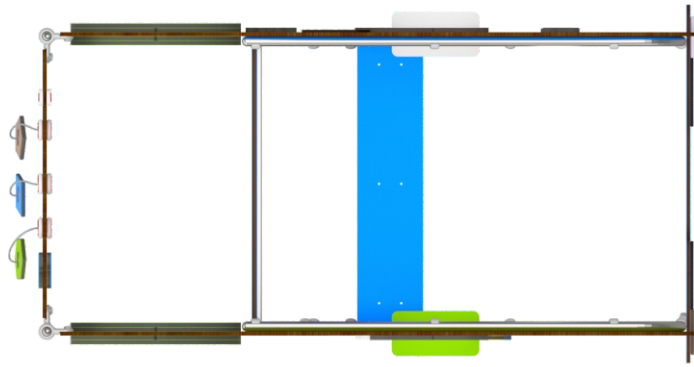

2034

MINI

SOCIALIZING

SENSORIAL
INTEGRATION

INFORMATION ABOUT THE PRODUCT

Dimensions	222 x 120 cm
Safety zone	522 x 420 cm
Safety zone area	20 m ²
Overall height	128 cm
Free fall height	25 cm
Amount of users	7
Product complies with EN 1176-1:2017-12	YES
Availability of spare parts	YES
Age range	1-7

According to EN 1176-1:2017-12 norm, the product requires applying a safety surface according to the product's free fall height.

2034

MINI

MATERIALS:

STEEL CONSTRUCTION:
STAINLESS STEEL
AISI304

PLATES OF THE WALLS
MADE OF COLOURFUL
TRIPLE LAYERED 15 MM
HDPE POLYETHYLENE, IN
THE HIGHEST QUALITY,
TOTALLY DAMP-PROOF

CLIMBING WALLS
AND SIDES OF STAIRS:
HPL 13 MM