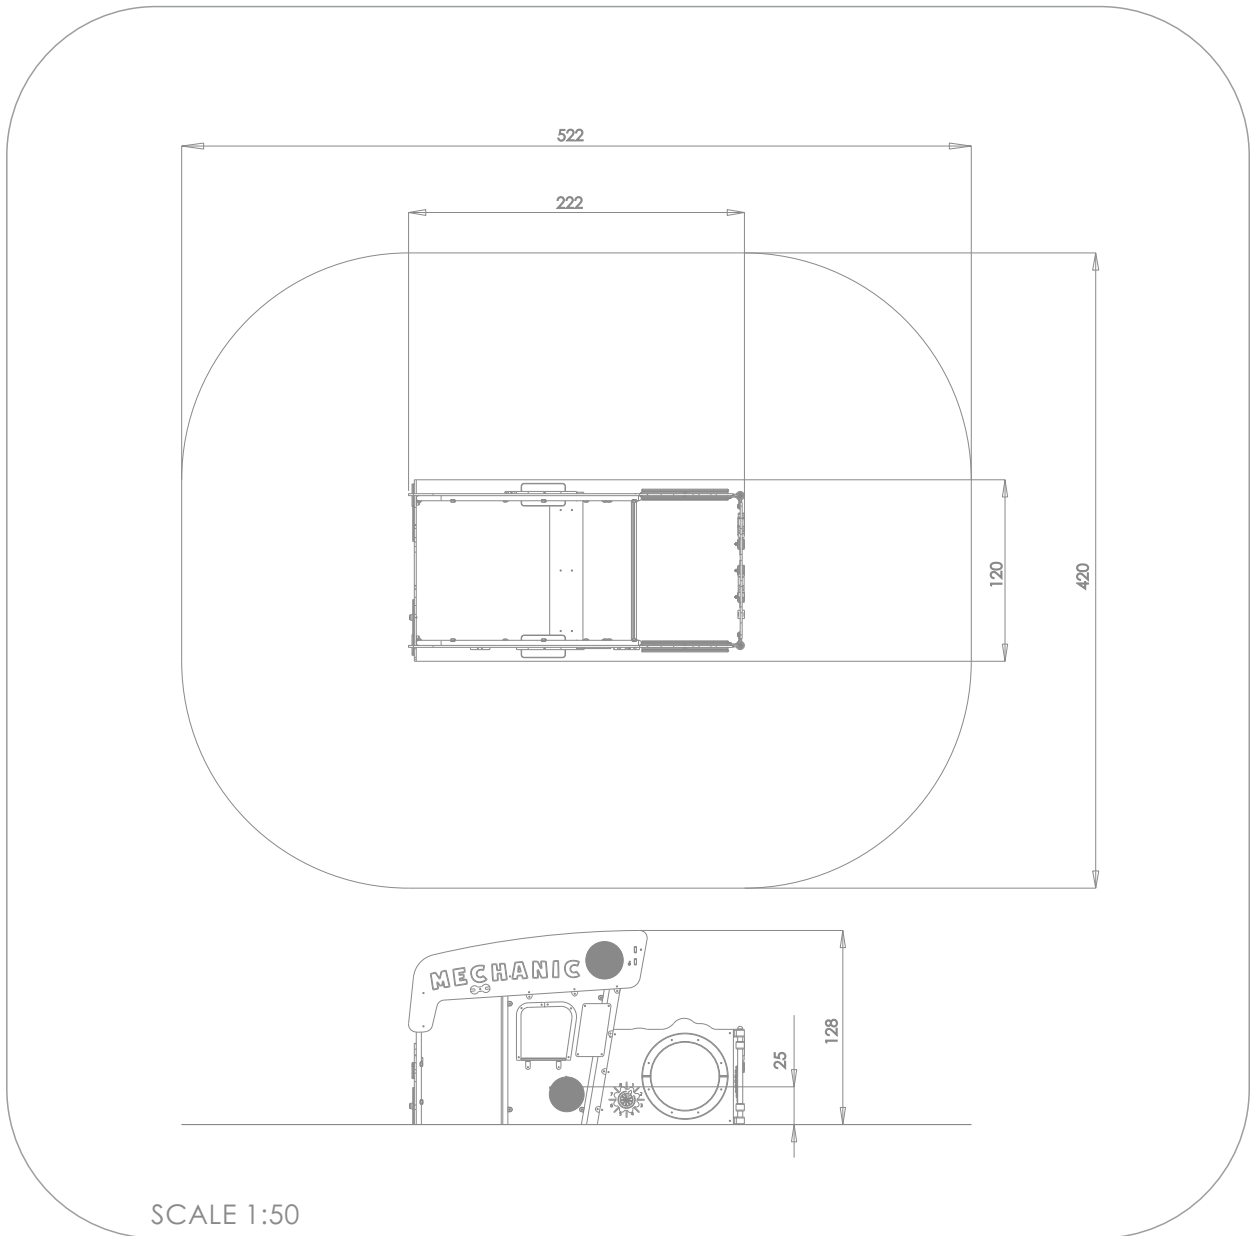

2034

MINI

SOCIALIZING

SENSORIAL
INTEGRATION

INFORMATION ABOUT THE PRODUCT

Dimensions	222 x 120 cm
Safety zone	522 x 420 cm
Safety zone area	20 m ²
Overall height	128 cm
Free fall height	25 cm
Amount of users	7
Product complies with EN 1176-1:2017-12	YES
Availability of spare parts	YES
Age range	1-7

According to EN 1176-1:2017-12 norm, the product requires applying a safety surface according to the product's free fall height.

2034

MINI

MATERIALS:

STEEL CONSTRUCTION:
STAINLESS STEEL
AISI304

PLATES OF THE WALLS
MADE OF COLOURFUL
TRIPLE LAYERED 15 MM
HDPE POLYETHYLENE, IN
THE HIGHEST QUALITY,
TOTALLY DAMP-PROOF

CLIMBING WALLS
AND SIDES OF STAIRS:
HPL 13 MM