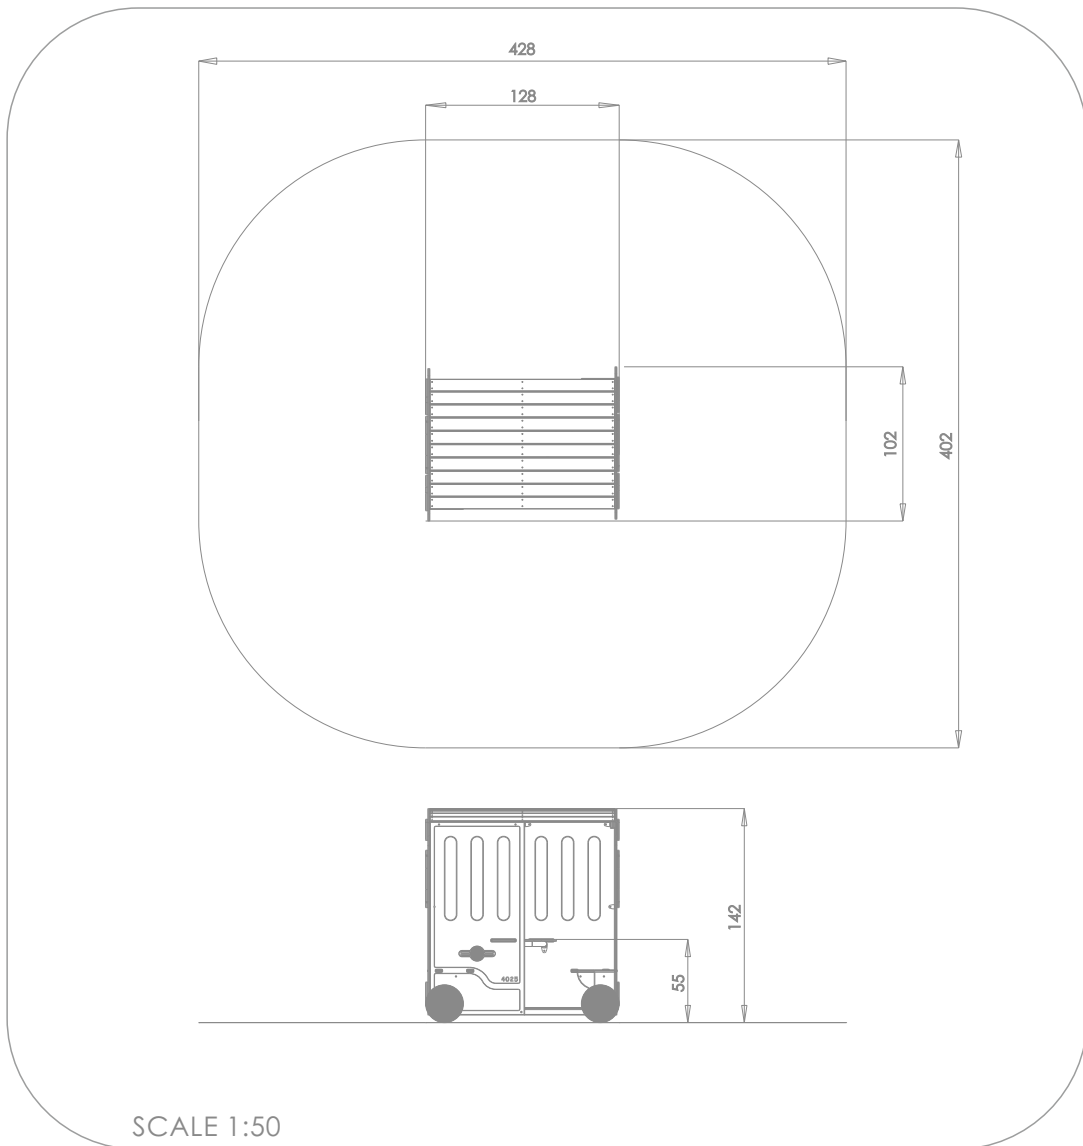

4025

MINI

SOCIALIZING

SENSORIAL
INTEGRATION

INFORMATION ABOUT THE PRODUCT

Dimensions	102 x 128 cm
Safety zone	402 x 428 cm
Safety zone area	16 m ²
Overall height	142 cm
Free fall height	55 cm
Amount of users	4
Product complies with EN 1176-1:2017	YES
Availability of spare parts	YES
Age range	3-12

According to EN 1176-1:2017 norm, the product requires applying a safety surface according to the product's free fall height.

4025

MINI

MATERIALS:

STEEL CONSTRUCTION:
POWDER
GALVANIZED AND COVERED
IN POWDER COATING PAINT

PLATES OF THE WALLS
MADE OF COLOURFUL
TRIPLE LAYERED 15 MM
HDPE POLYETHYLENE, IN
THE HIGHEST QUALITY,
TOTALLY DAMP-PROOF.

CLIMBING WALLS
AND SIDES OF STAIRS:
HPL 13 MM