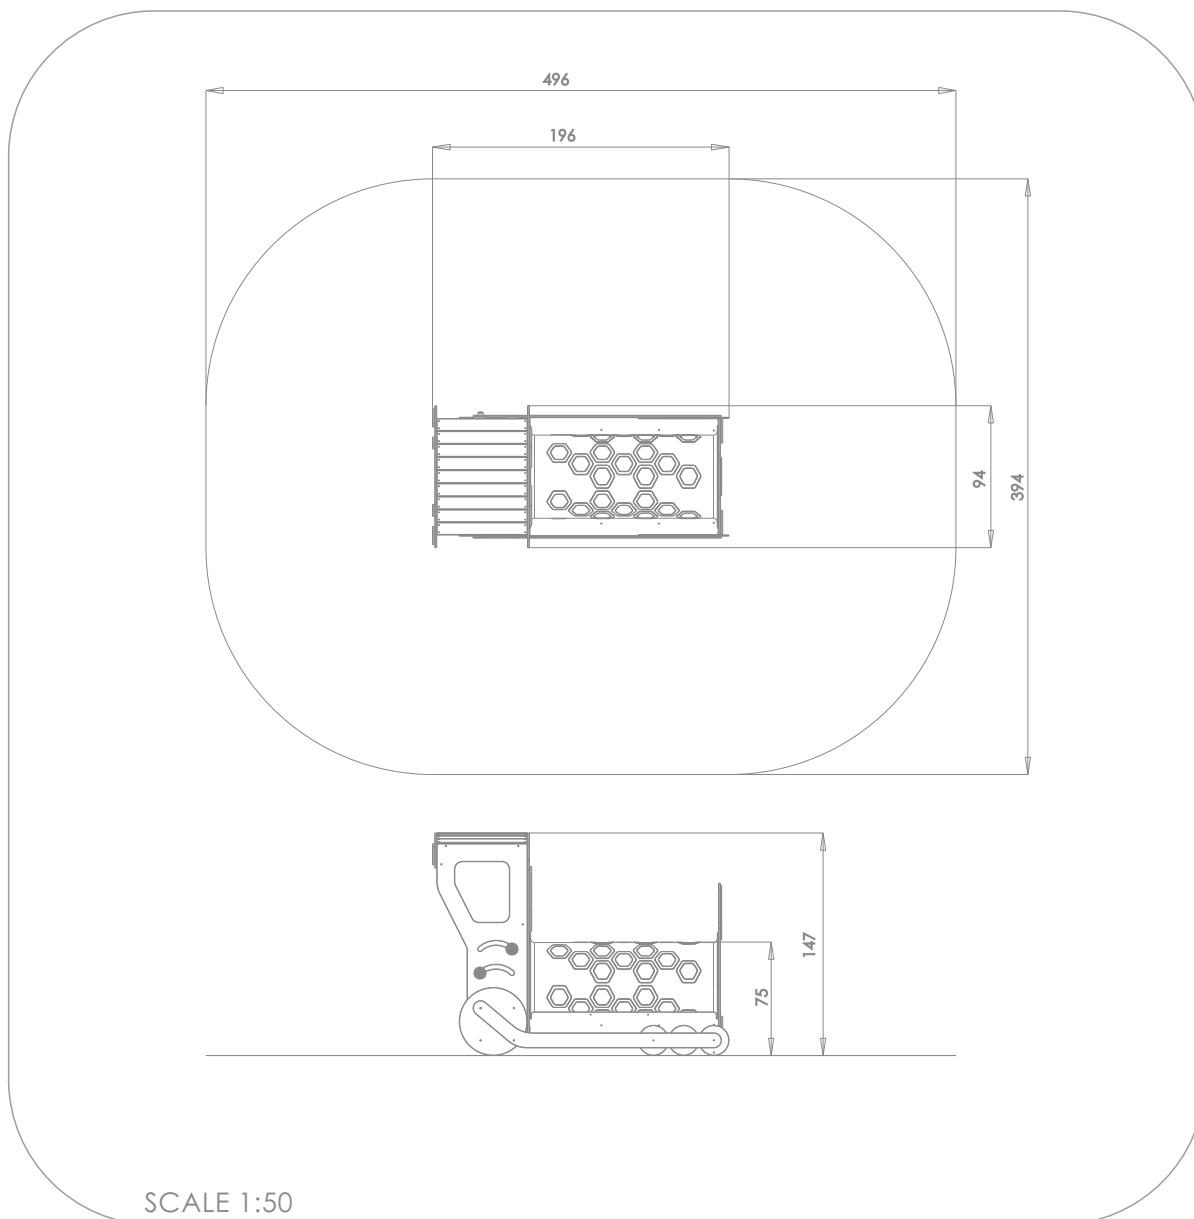

4030

MINI

SOCIALIZING

SENSORIAL INTEGRATION

INFORMATION ABOUT THE PRODUCT

Dimensions	94 x 196 cm
Safety zone	394 x 496 cm
Safety zone area	18 m ²
Overall height	147 cm
Free fall height	75 cm
Amount of users	4
Product complies with EN 1176-1:2017-12	YES
Availability of spare parts	YES
Age range	3-12

According to EN 1176-1:2017-12 norm, the product requires applying a safety surface according to the product's free fall height.

4030

MINI

MATERIALS:

STEEL CONSTRUCTION:
POWDER
GALVANIZED AND COVERED
IN POWDER COATING PAINT

PLATES OF THE WALLS
MADE OF COLOURFUL
TRIPLE LAYERED 15 MM
HDPE POLYETHYLENE, IN
THE HIGHEST QUALITY,
TOTALLY DAMP-PROOF.

CLIMBING WALLS
AND SIDES OF STAIRS:
HPL 13 MM