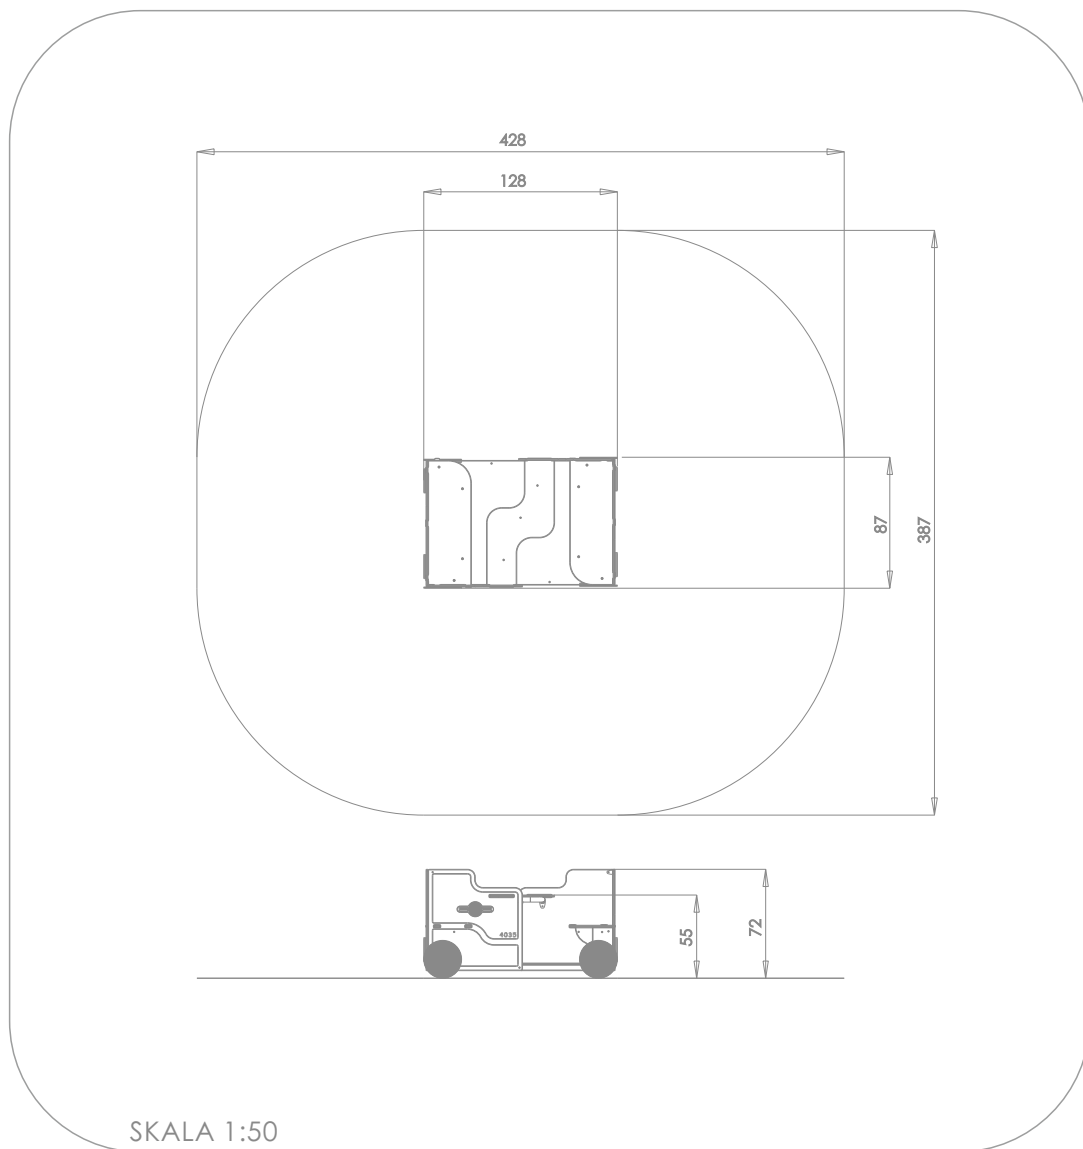

4035

MINI

MATERIALS:

STEEL CONSTRUCTION:
POWDER
GALVANIZED AND COVERED
IN POWDER COATING PAINT

PLATES OF THE WALLS
MADE OF COLOURFUL
TRIPLE LAYERED 15 MM
HDPE POLYETHYLENE, IN
THE HIGHEST QUALITY,
TOTALLY DAMP-PROOF.

CLIMBING WALLS
AND SIDES OF STAIRS:
HPL 13 MM