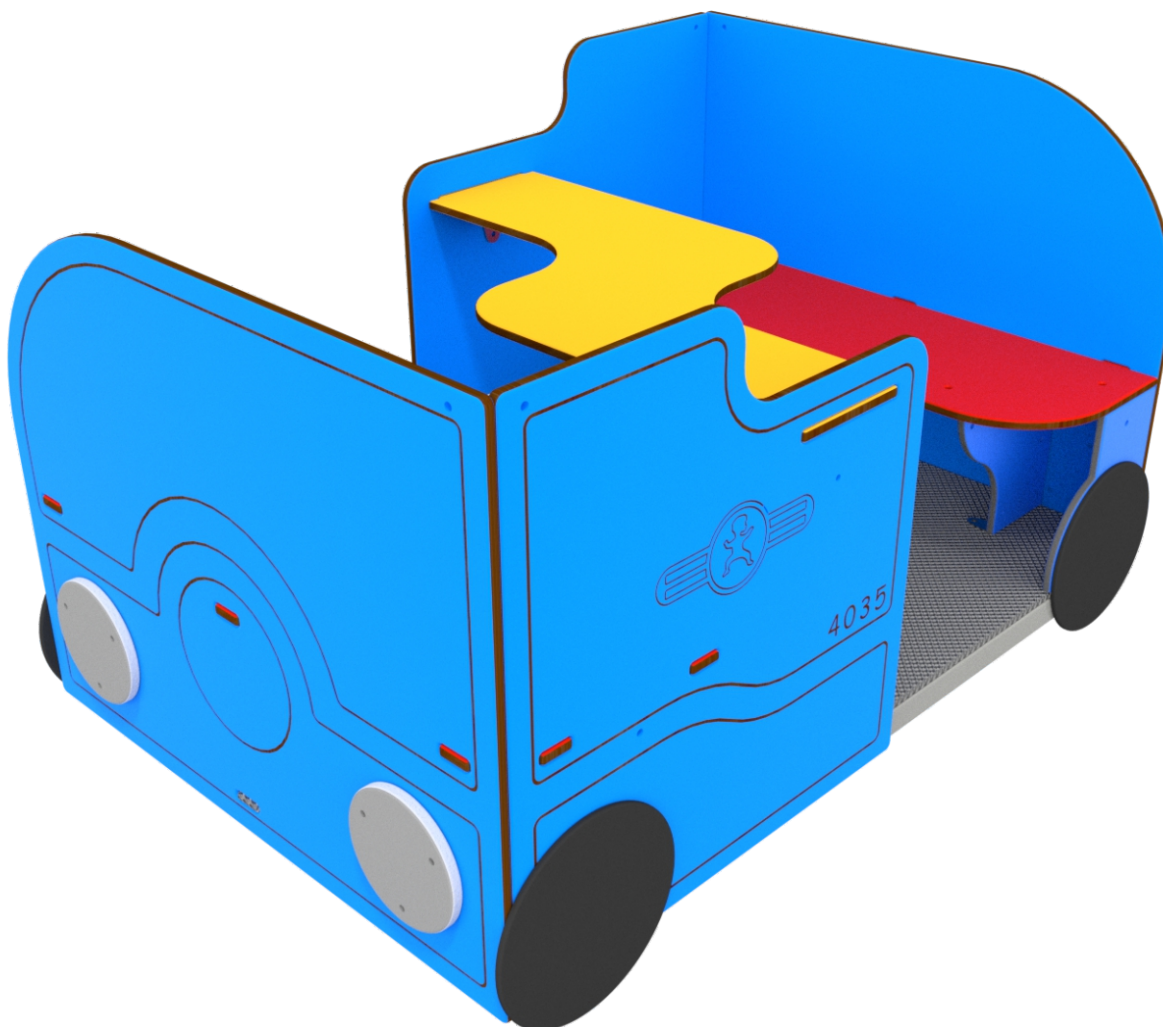

# 4035

MINI

SOCIALIZING

## INFORMATION ABOUT THE PRODUCT

Dimensions	87 x 128 cm
Safety zone	387 x 428 cm
Safety zone area	15 m <sup>2</sup>
Overall height	72 cm
Free fall height	55 cm
Amount of users	4
Product complies with EN 1176-1:2017	YES
Availability of spare parts	YES
Age range	3-12

According to EN 1176-1:2017 norm, the product requires applying a safety surface according to the product's free fall height.