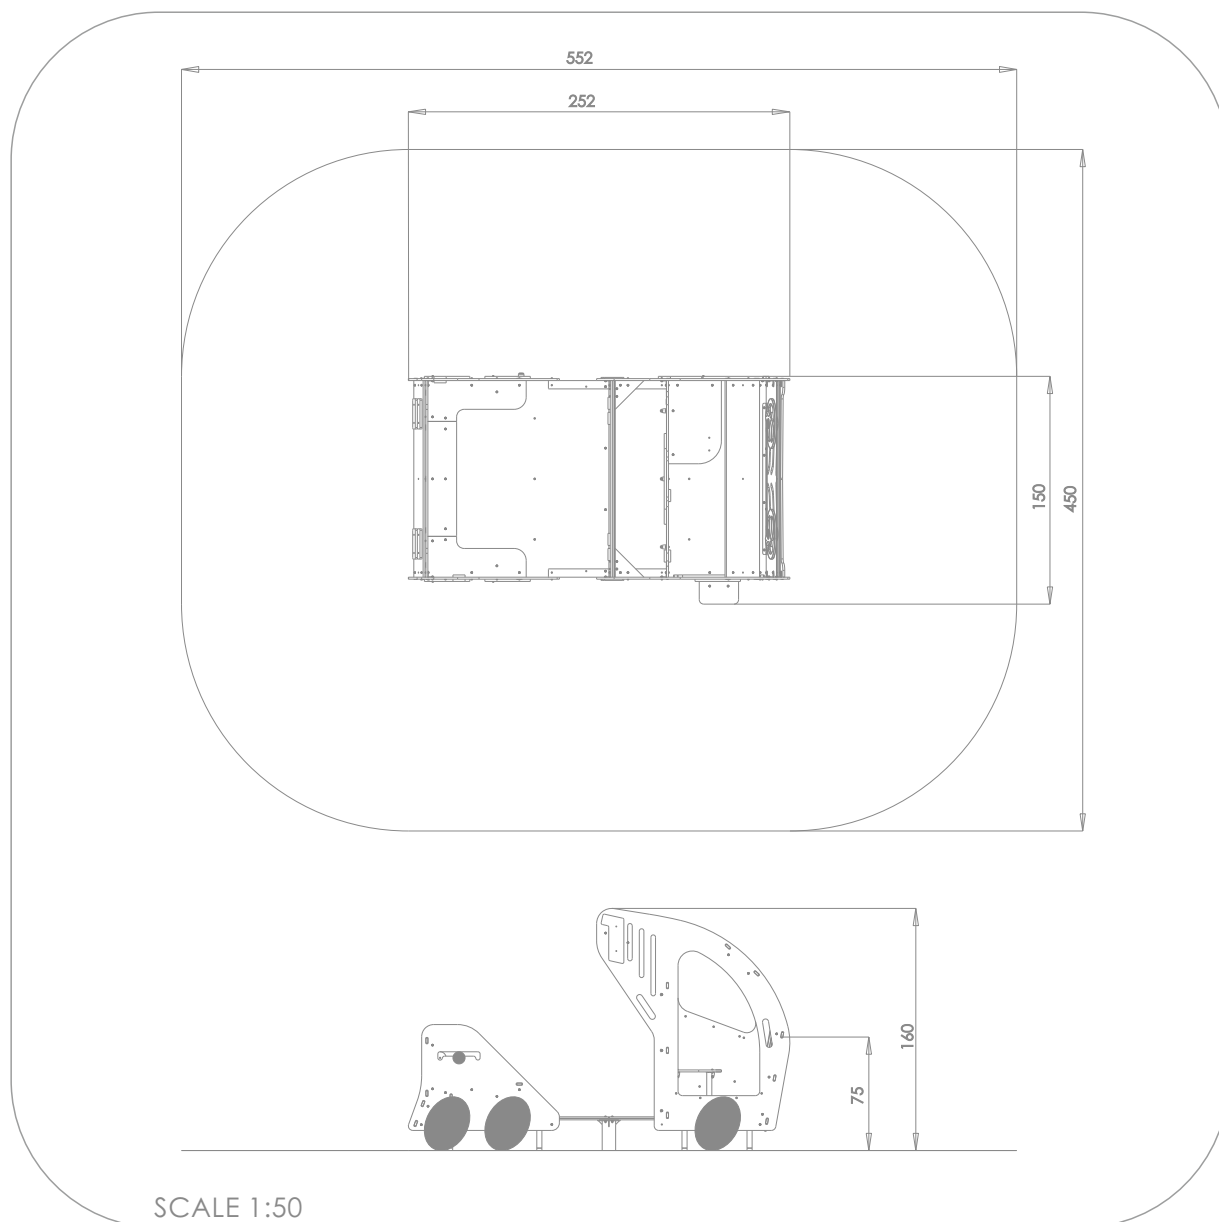

4042

MINI

MATERIALS:

STEEL CONSTRUCTION:
POWDER
GALVANIZED AND COVERED
IN POWDER COATING PAINT

PLATES OF THE WALLS
MADE OF COLOURFUL
TRIPLE LAYERED 15 MM
HDPE POLYETHYLENE, IN
THE HIGHEST QUALITY,
TOTALLY DAMP-PROOF

CLIMBING WALLS
AND SIDES OF STAIRS:
HPL 13 MM