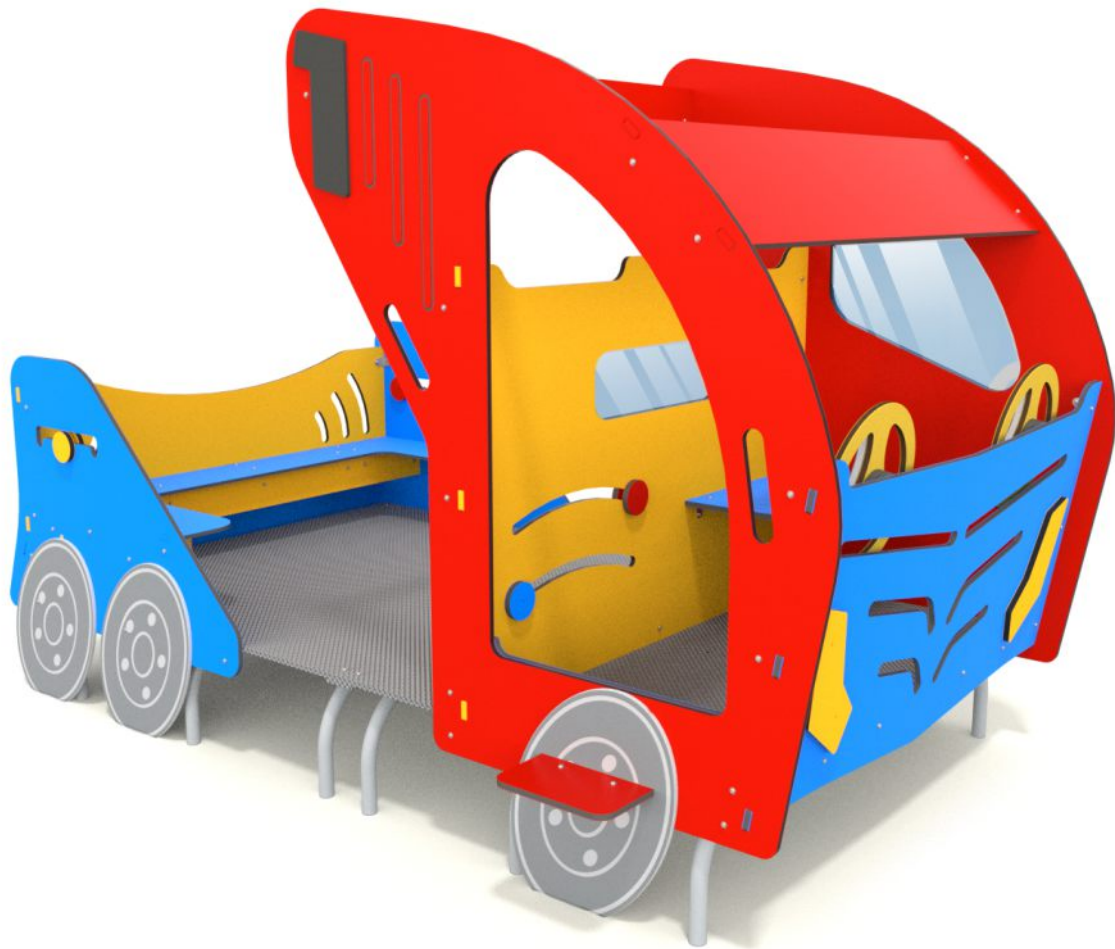

# 4042

## MINI

SOCIALIZING

SENSORIAL  
INTEGRATION

### INFORMATION ABOUT THE PRODUCT

Dimensions	150 x 252 cm
Safety zone	450 x 552 cm
Safety zone area	23 m <sup>2</sup>
Overall height	160 cm
Free fall height	75 cm
Amount of users	8
Product complies with EN 1176-1:2017-12	YES
Availability of spare parts	YES
Age range	3-12

According to EN 1176-1:2017-12 norm, the product requires applying a safety surface according to the product's free fall height.