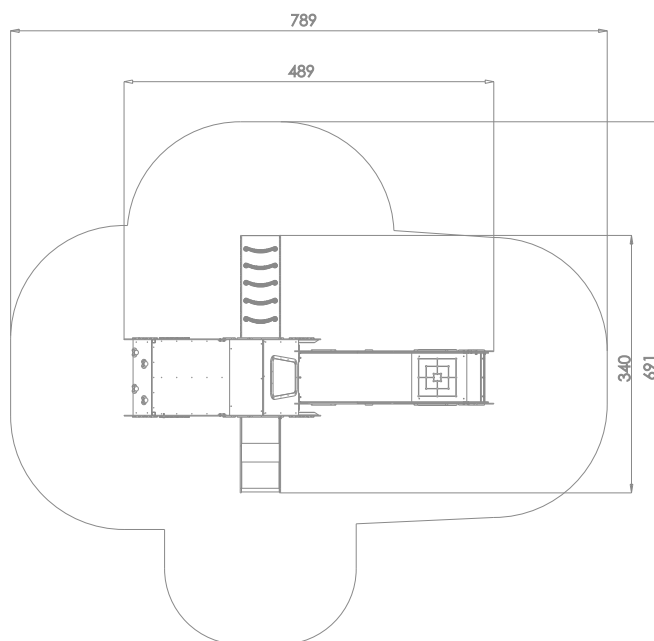

4044

MINI

SOCIALIZING

SENSORIAL
INTEGRATION

INFORMATION ABOUT THE PRODUCT

Dimensions	489 x 340 cm
Safety zone	789 x 691 cm
Safety zone area	37 m ²
Overall height	235 cm
Free fall height	59 cm
Amount of users	11
Product complies with EN 1176-1:2017-12	YES
Availability of spare parts	YES
Age range	3-12

According to EN 1176-1:2017-12 norm, the product requires applying a safety surface according to the product's free fall height.

4044

SCALE 1:100

MATERIALS:

STEEL CONSTRUCTION:
STAINLESS STEEL
AISI304

PLATES OF THE WALLS
MADE OF COLOURFUL
TRIPLE LAYERED 15 MM
HDPE POLYETHYLENE, IN
THE HIGHEST QUALITY,
TOTALLY DAMP-PROOF.

CLIMBING WALLS
AND SIDES OF STAIRS:
HPL 13 MM