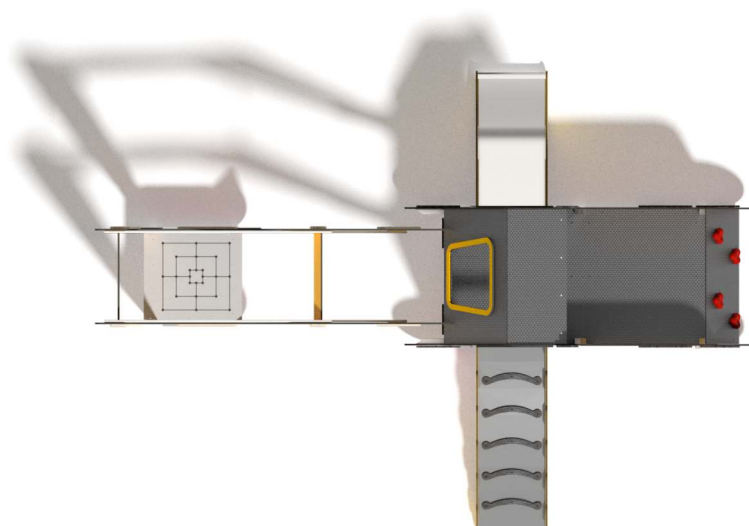

4044

MINI

SOCIALIZING

SENSORIAL
INTEGRATION

INFORMATION ABOUT THE PRODUCT

Dimensions	489 x 340 cm
Safety zone	789 x 691 cm
Safety zone area	37 m ²
Overall height	235 cm
Free fall height	59 cm
Amount of users	11
Product complies with EN 1176-1:2017-12	YES
Availability of spare parts	YES
Age range	3-12

According to EN 1176-1:2017-12 norm, the product requires applying a safety surface according to the product's free fall height.

4044

SCALE 1:100

MATERIALS:

STEEL CONSTRUCTION:
STAINLESS STEEL
AISI304

PLATES OF THE WALLS
MADE OF COLOURFUL
TRIPLE LAYERED 15 MM
HDPE POLYETHYLENE, IN
THE HIGHEST QUALITY,
TOTALLY DAMP-PROOF.

CLIMBING WALLS
AND SIDES OF STAIRS:
HPL 13 MM