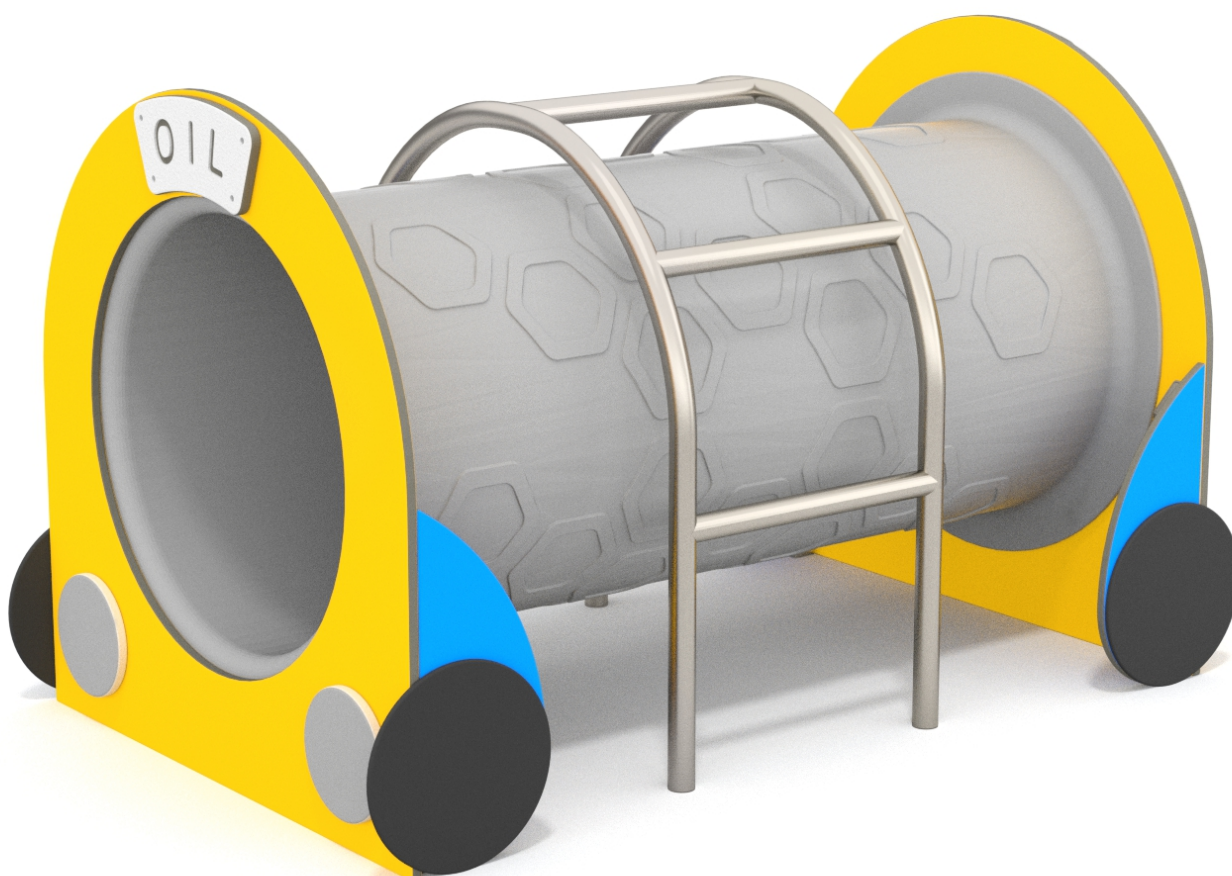

4058

MINI

SOCIALIZING

SENSORIAL
INTEGRATION

INFORMATION ABOUT THE PRODUCT

Dimensions	85 x 140 cm
Safety zone	385 x 440 cm
Safety zone area	16 m ²
Overall height	85 cm
Free fall height	80 cm
Amount of users	4
Product complies with EN 1176-1:2017	YES
Availability of spare parts	YES
Age range	3-12

According to EN 1176-1:2017 norm, the product requires applying a safety surface according to the product's free fall height.

4058

MINI

MATERIALS:

STEEL CONSTRUCTION:
STAINLESS STEEL
AISI304

PLATES OF THE WALLS
MADE OF COLOURFUL
TRIPLE LAYERED 15 MM
HDPE POLYETHYLENE, IN
THE HIGHEST QUALITY,
TOTALLY DAMP-PROOF.

CLIMBING WALLS
AND SIDES OF STAIRS:
HPL 13 MM

TUBE MADE OF LDPE
POLYETHYLENE
ROTATIONALLY MOLDED
WITH THE INNER DIAMETER
OF 53.3 CM AND THE
LENGTH OF 125 CM.