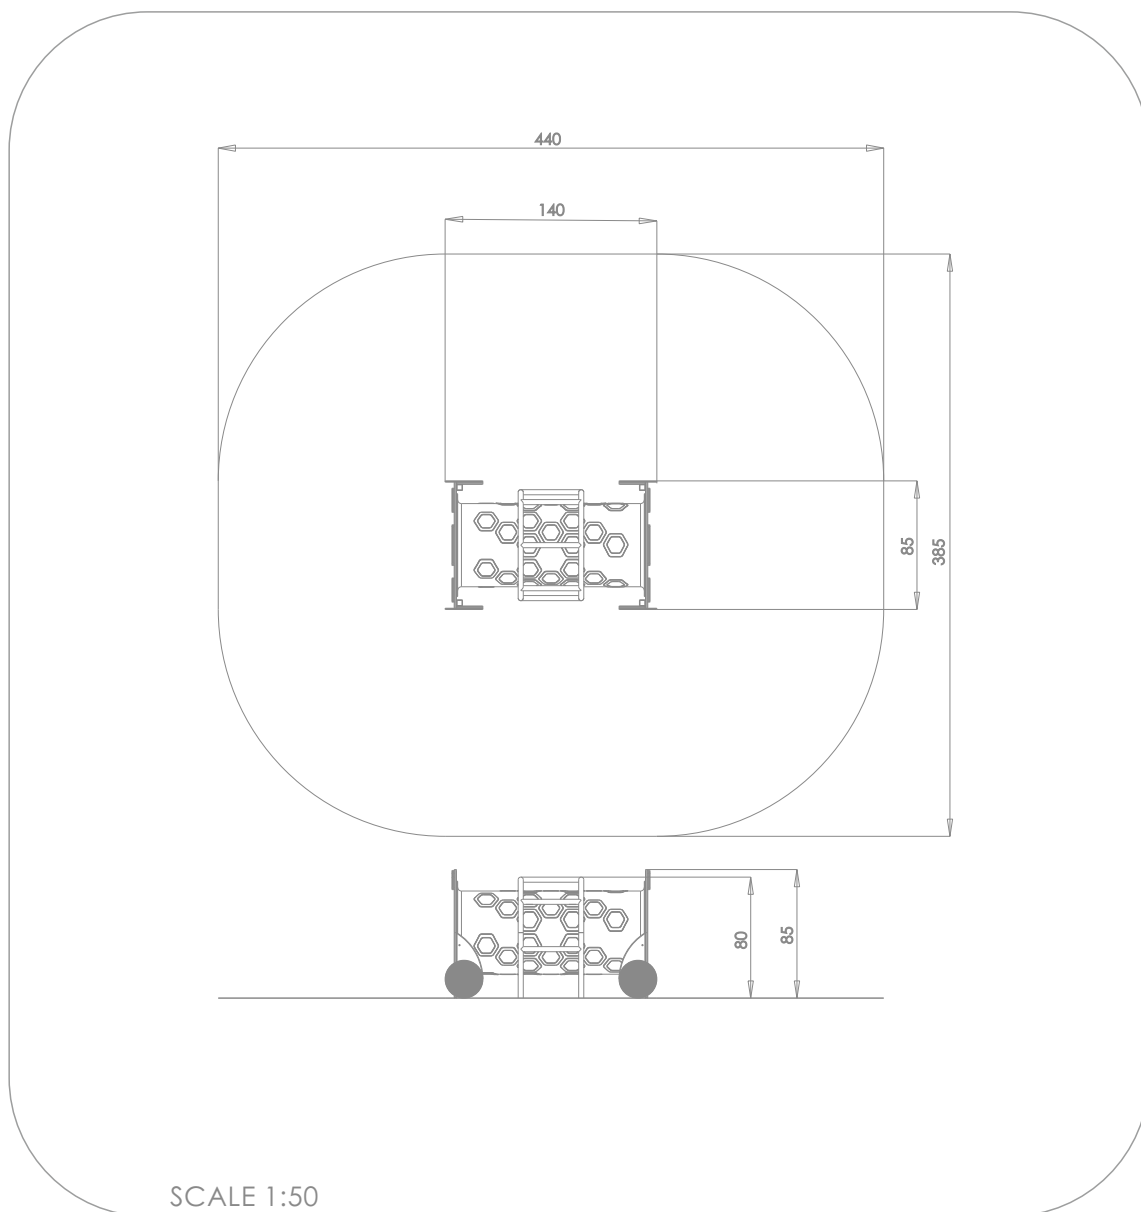

4058

MINI

SOCIALIZING

SENSORIAL
INTEGRATION

INFORMATION ABOUT THE PRODUCT

Dimensions	85 x 140 cm
Safety zone	385 x 440 cm
Safety zone area	16 m ²
Overall height	85 cm
Free fall height	80 cm
Amount of users	4
Product complies with EN 1176-1:2017	YES
Availability of spare parts	YES
Age range	3-12

According to EN 1176-1:2017 norm, the product requires applying a safety surface according to the product's free fall height.

4058

MINI

MATERIALS:

STEEL CONSTRUCTION:
STAINLESS STEEL
AISI304

PLATES OF THE WALLS
MADE OF COLOURFUL
TRIPLE LAYERED 15 MM
HDPE POLYETHYLENE, IN
THE HIGHEST QUALITY,
TOTALLY DAMP-PROOF.

CLIMBING WALLS
AND SIDES OF STAIRS:
HPL 13 MM

TUBE MADE OF LDPE
POLYETHYLENE
ROTATIONALLY MOLDED
WITH THE INNER DIAMETER
OF 53.3 CM AND THE
LENGTH OF 125 CM.