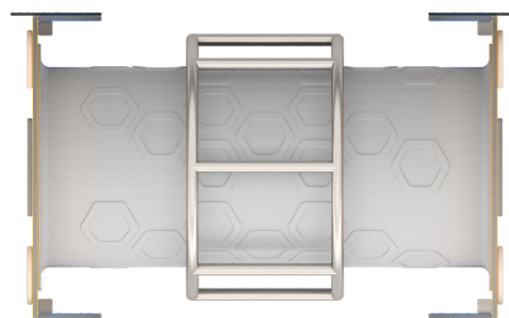

4058

MINI

SOCIALIZING

SENSORIAL
INTEGRATION

INFORMATION ABOUT THE PRODUCT

Dimensions	85 x 140 cm
Safety zone	385 x 440 cm
Safety zone area	16 m ²
Overall height	85 cm
Free fall height	80 cm
Amount of users	4
Product complies with EN 1176-1:2017	YES
Availability of spare parts	YES
Age range	3-12

According to EN 1176-1:2017 norm, the product requires applying a safety surface according to the product's free fall height.

4058

MINI

MATERIALS:

STEEL CONSTRUCTION:
STAINLESS STEEL
AISI304

PLATES OF THE WALLS
MADE OF COLOURFUL
TRIPLE LAYERED 15 MM
HDPE POLYETHYLENE, IN
THE HIGHEST QUALITY,
TOTALLY DAMP-PROOF.

CLIMBING WALLS
AND SIDES OF STAIRS:
HPL 13 MM

TUBE MADE OF LDPE
POLYETHYLENE
ROTATIONALLY MOLDED
WITH THE INNER DIAMETER
OF 53.3 CM AND THE
LENGTH OF 125 CM.