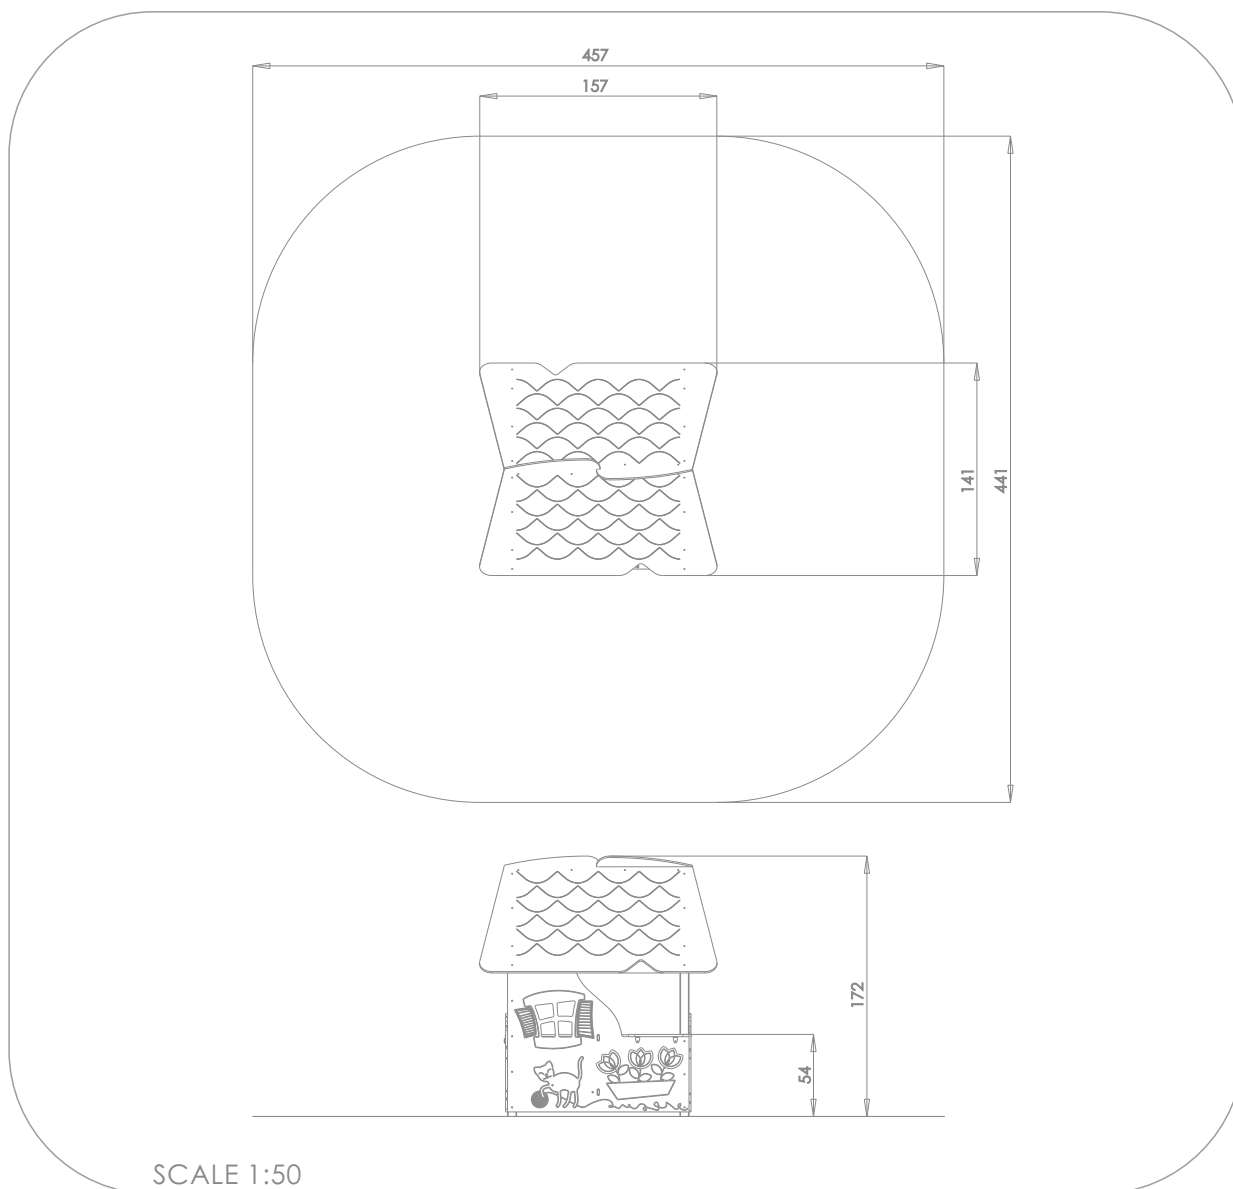

### INFORMATION ABOUT THE PRODUCT

Dimensions	157 x 141 cm
Safety zone	457 x 441 cm
Safety zone area	19 m <sup>2</sup>
Overall height	172 cm
Free fall height	54 cm
Amount of users	8
Product complies with EN 1176-1:2017-12	YES
Availability of spare parts	YES
Age range	1-8

According to EN 1176-1:2017-12 norm, the product requires applying a safety surface according to the product's free fall height.

4085

MINI

SCALE 1:50

MATERIALS:

STEEL CONSTRUCTION:  
POWDER  
GALVANIZED AND COVERED  
IN POWDER COATING PAINT