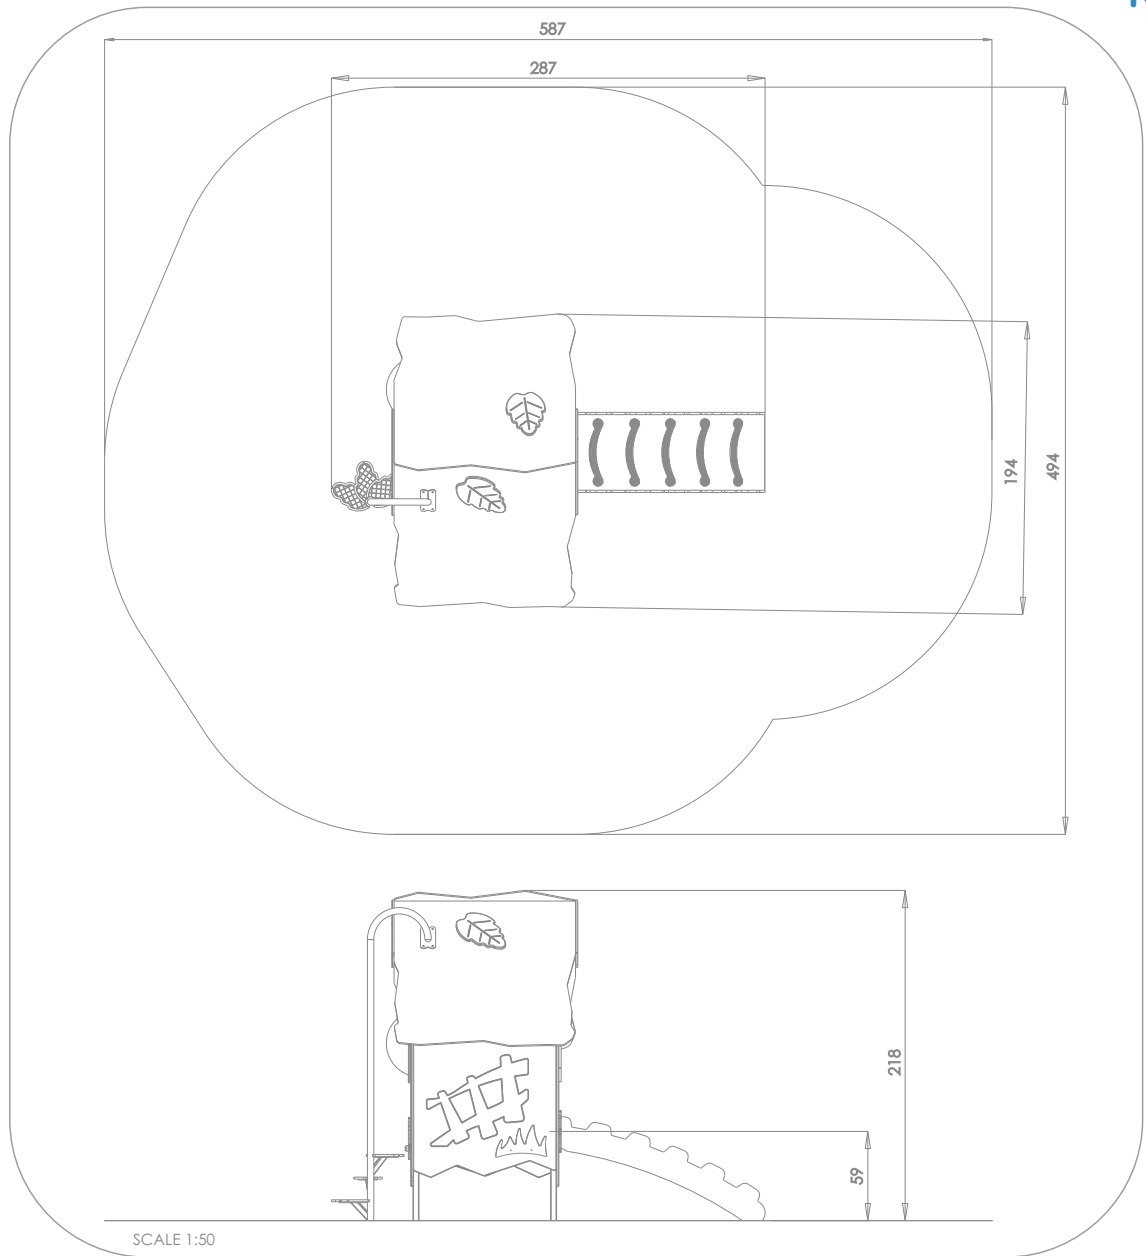

7001

MINI

SLIDING

SOCIALIZING

CLIMBING

INFORMATION ABOUT THE PRODUCT

Dimensions	194 x 287 cm
Safety zone	494 x 587 cm
Safety zone area	24 m ²
Overall height	218 cm
Free fall height	59 cm
Amount of users	7
Product complies with EN 1176-1:2017-12	YES
Availability of spare parts	YES
Age range	1-8

According to EN 1176-1:2017 norm, the product requires applying a safety surface according to the product's free fall height.

7001

MINI

MATERIALS:

STEEL CONSTRUCTION:
STAINLESS STEEL
AISI304.

PLATES OF THE WALLS
MADE OF COLOURFUL
TRIPLE LAYERED 15 MM
HDPE POLYETHYLENE, IN
THE HIGHEST QUALITY,
TOTALLY DAMP-PROOF.

CLIMBING WALLS
AND SIDES OF STAIRS:
HPL 13 MM.

HEMISPHERIC WINDOW
WITH A DIAMETER
OF 400 MM.