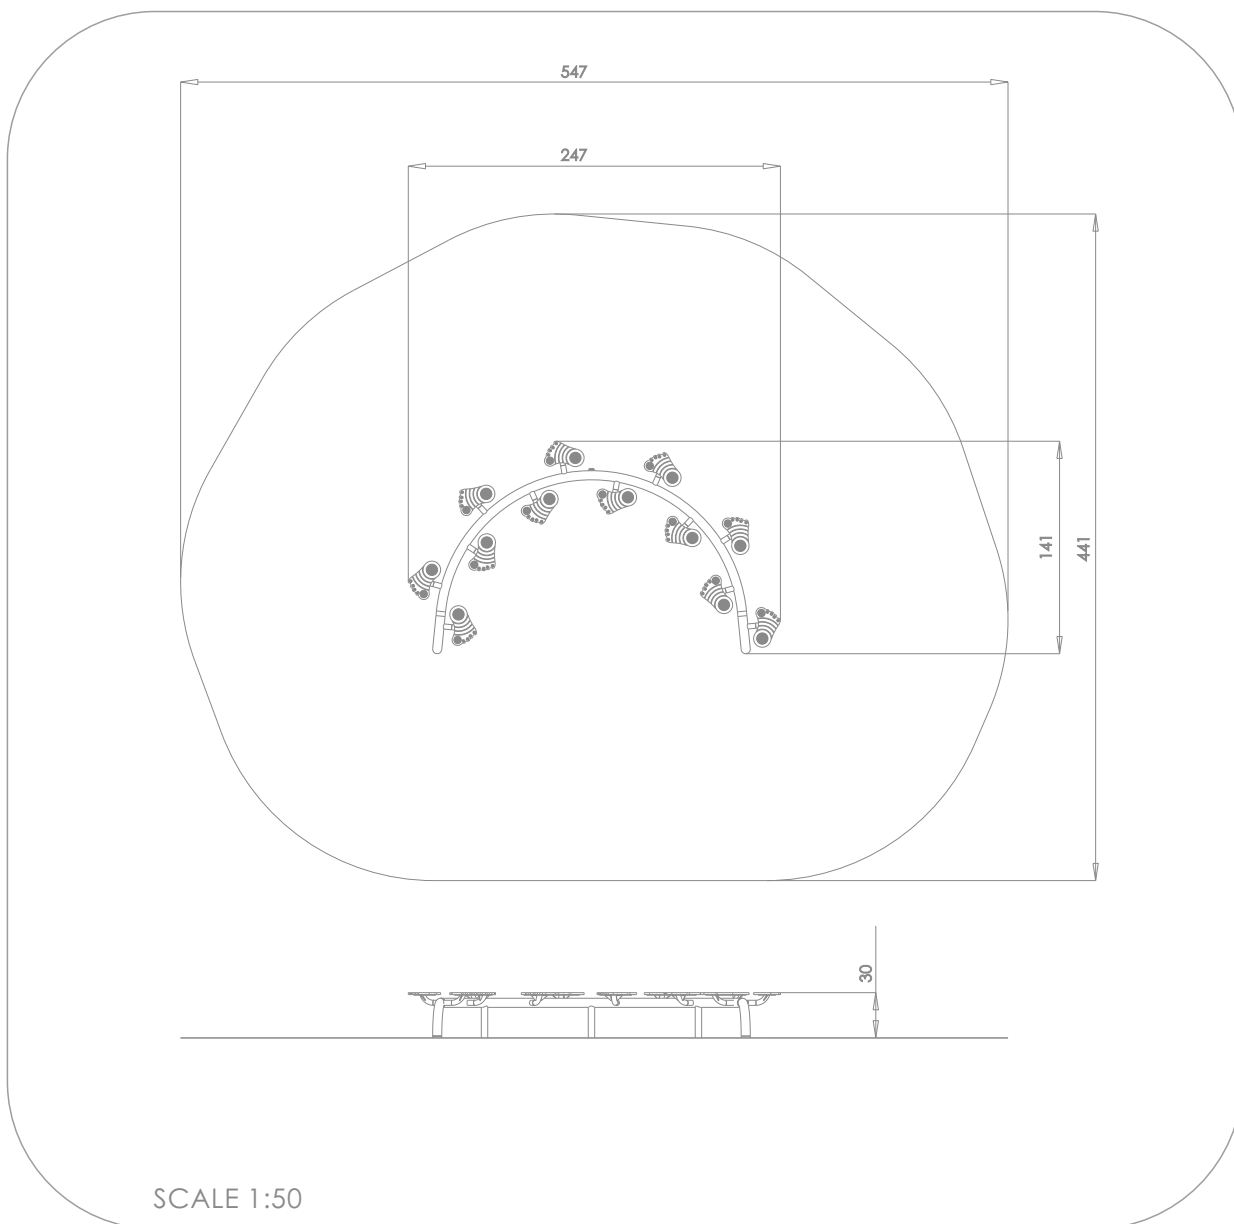

7016

MINI

SOCIALIZING

JUMPING

INFORMATION ABOUT THE PRODUCT

Dimensions	141 x 247 cm
Safety zone	441 x 547 cm
Safety zone area	20 m ²
Overall height	30 cm
Free fall height	30 cm
Amount of users	4
Product complies with EN 1176-1:2017	YES
Availability of spare parts	YES
Age range	1-8

According to EN 1176-1:2017 norm, the product requires applying a safety surface according to the product's free fall height.

7016

MINI

MATERIALS:

STEEL CONSTRUCTION:
STAINLESS STEEL
AISI304

CLIMBING WALLS
AND SIDES OF STAIRS:
HPL 13 MM.