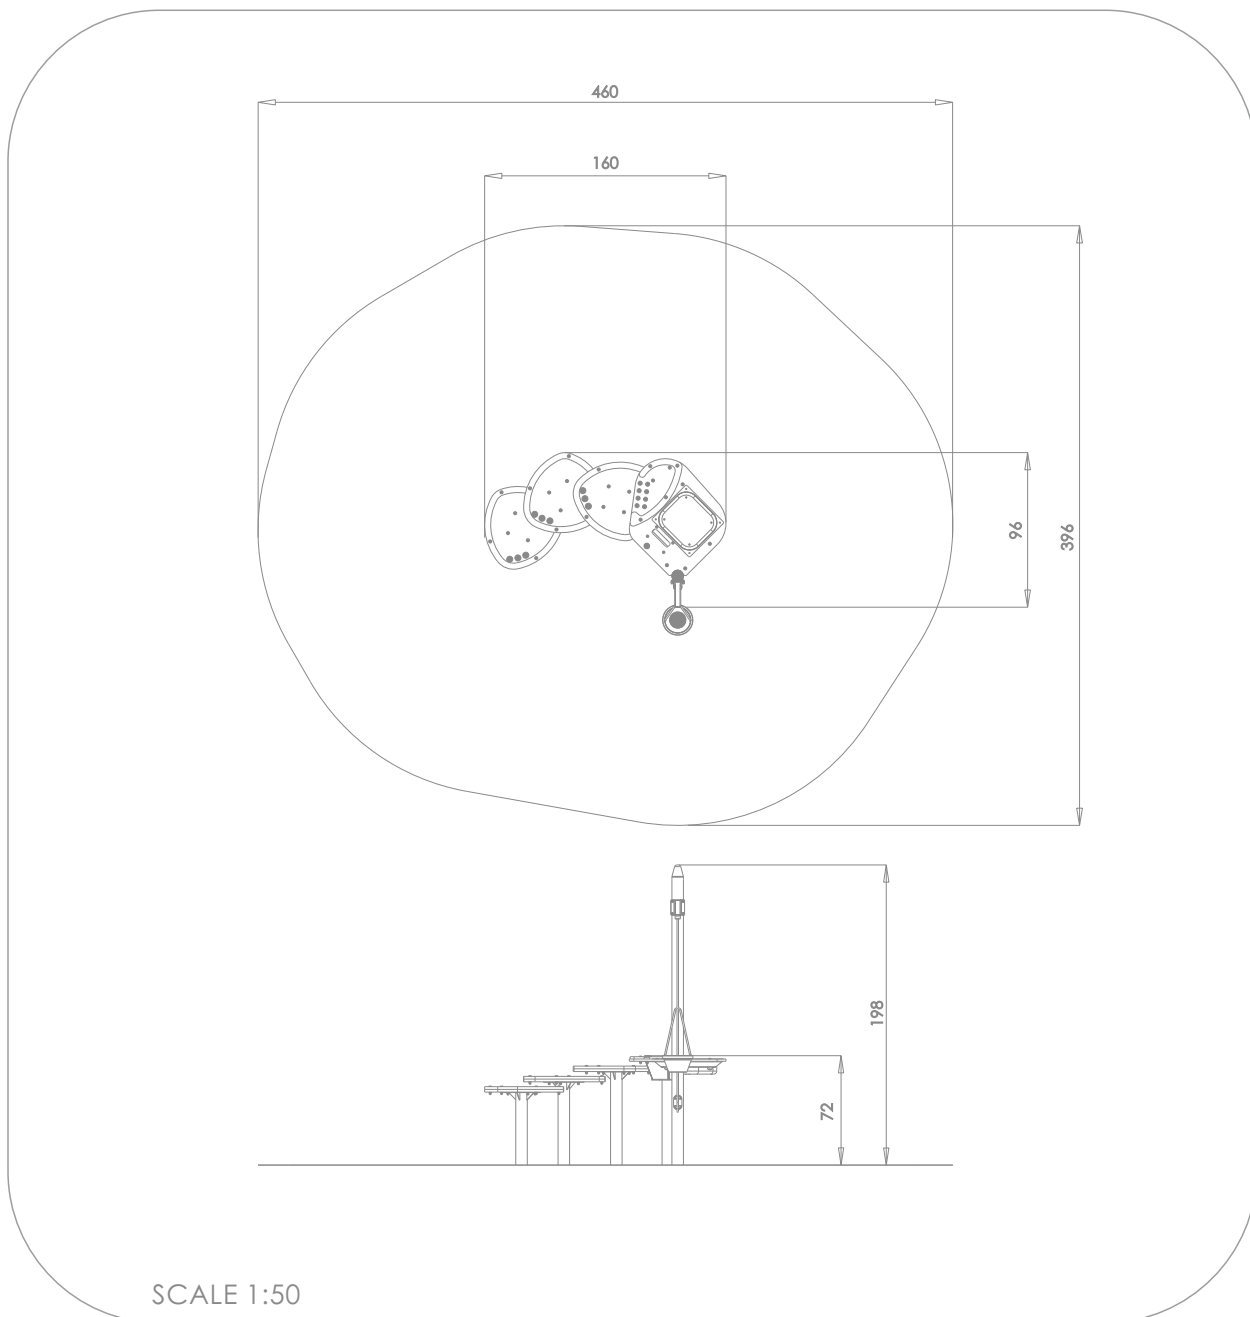

7020

MINI

SOCIALIZING

SAND
PLAYING

INFORMATION ABOUT THE PRODUCT

Dimensions	96 x 160 cm
Safety zone	396 x 460 cm
Safety zone area	15 m ²
Overall height	198 cm
Free fall height	72 cm
Amount of users	4
Product complies with EN 1176-1:2017	YES
Availability of spare parts	YES
Age range	1-8

According to EN 1176-1:2017 norm, the product requires applying a safety surface according to the product's free fall height.

7020

MINI

MATERIALS:

<p>CLIMBING WALLS AND SIDES OF STAIRS: HPL 13 MM</p>	<p>PLATE AND ROPE CONNECTORS AND SAFE PIPE PLUGS MADE OF INJECTION MOLDED POLYAMIDE</p>	<p>CAP: SOFT RUBBER. LIFT AND CHAINS: STAINLESS STEEL</p>	<p>PLATES OF THE WALLS MADE OF COLOURFUL TRIPLE LAYERED 15 MM HDPE POLYETHYLENE, IN THE HIGHEST QUALITY, TOTALLY DAMP-PROOF</p>	<p>STEEL CONSTRUCTION: STAINLESS STEEL AISI304</p>