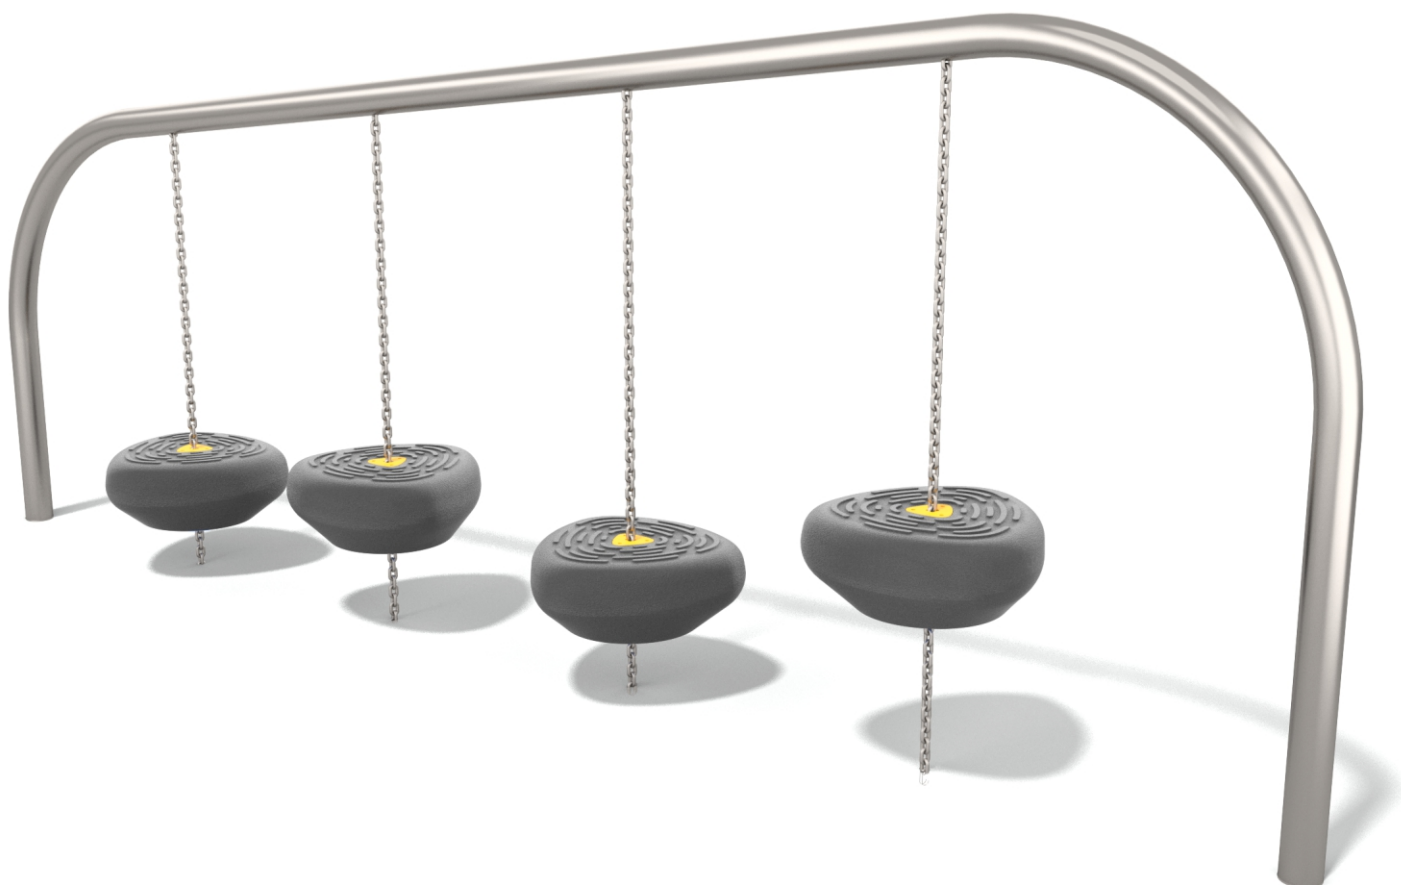

7022

MINI

SOCIALIZING

JUMPING

INFORMATION ABOUT THE PRODUCT

Dimensions	31 x 306 cm
Safety zone	331 x 606 cm
Safety zone area	19 m ²
Overall height	116 cm
Free fall height	43 cm
Amount of users	4
Product complies with EN 1176-1:2017	YES
Availability of spare parts	YES
Age range	1-8

According to EN 1176-1:2017 norm, the product requires applying a safety surface according to the product's free fall height.

7022

MINI

SCALE 1:50

MATERIALS:

STEEL CONSTRUCTION:
STAINLESS STEEL
AISI304

MODULES
MANUFACTURED
OF ROTOMOULDED
POLYETHYLENE DEVELOP
PROWESS