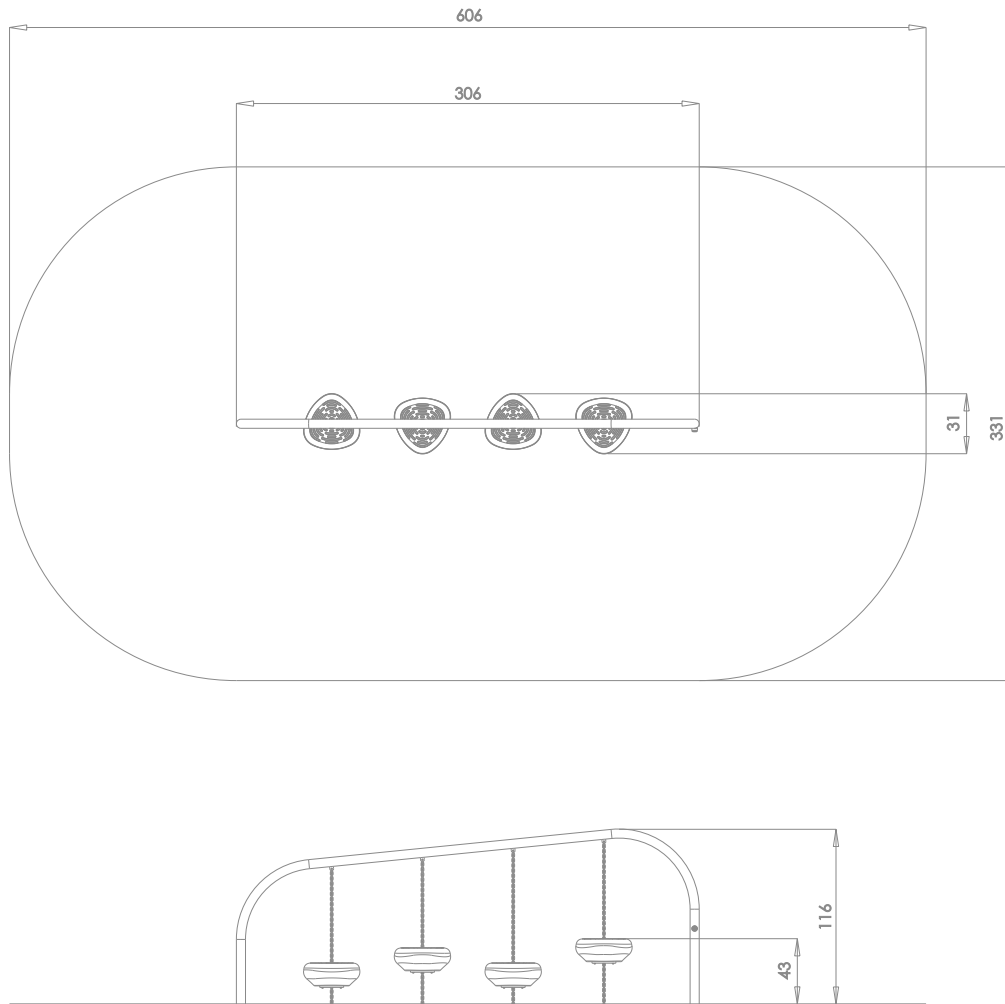

7022

MINI

SOCIALIZING

JUMPING

INFORMATION ABOUT THE PRODUCT

Dimensions	31 x 306 cm
Safety zone	331 x 606 cm
Safety zone area	19 m ²
Overall height	116 cm
Free fall height	43 cm
Amount of users	4
Product complies with EN 1176-1:2017	YES
Availability of spare parts	YES
Age range	1-8

According to EN 1176-1:2017 norm, the product requires applying a safety surface according to the product's free fall height.

7022

MINI

SCALE 1:50

MATERIALS:

STEEL CONSTRUCTION:
STAINLESS STEEL
AISI304

MODULES
MANUFACTURED
OF ROTOMOULDED
POLYETHYLENE DEVELOP
PROWESS