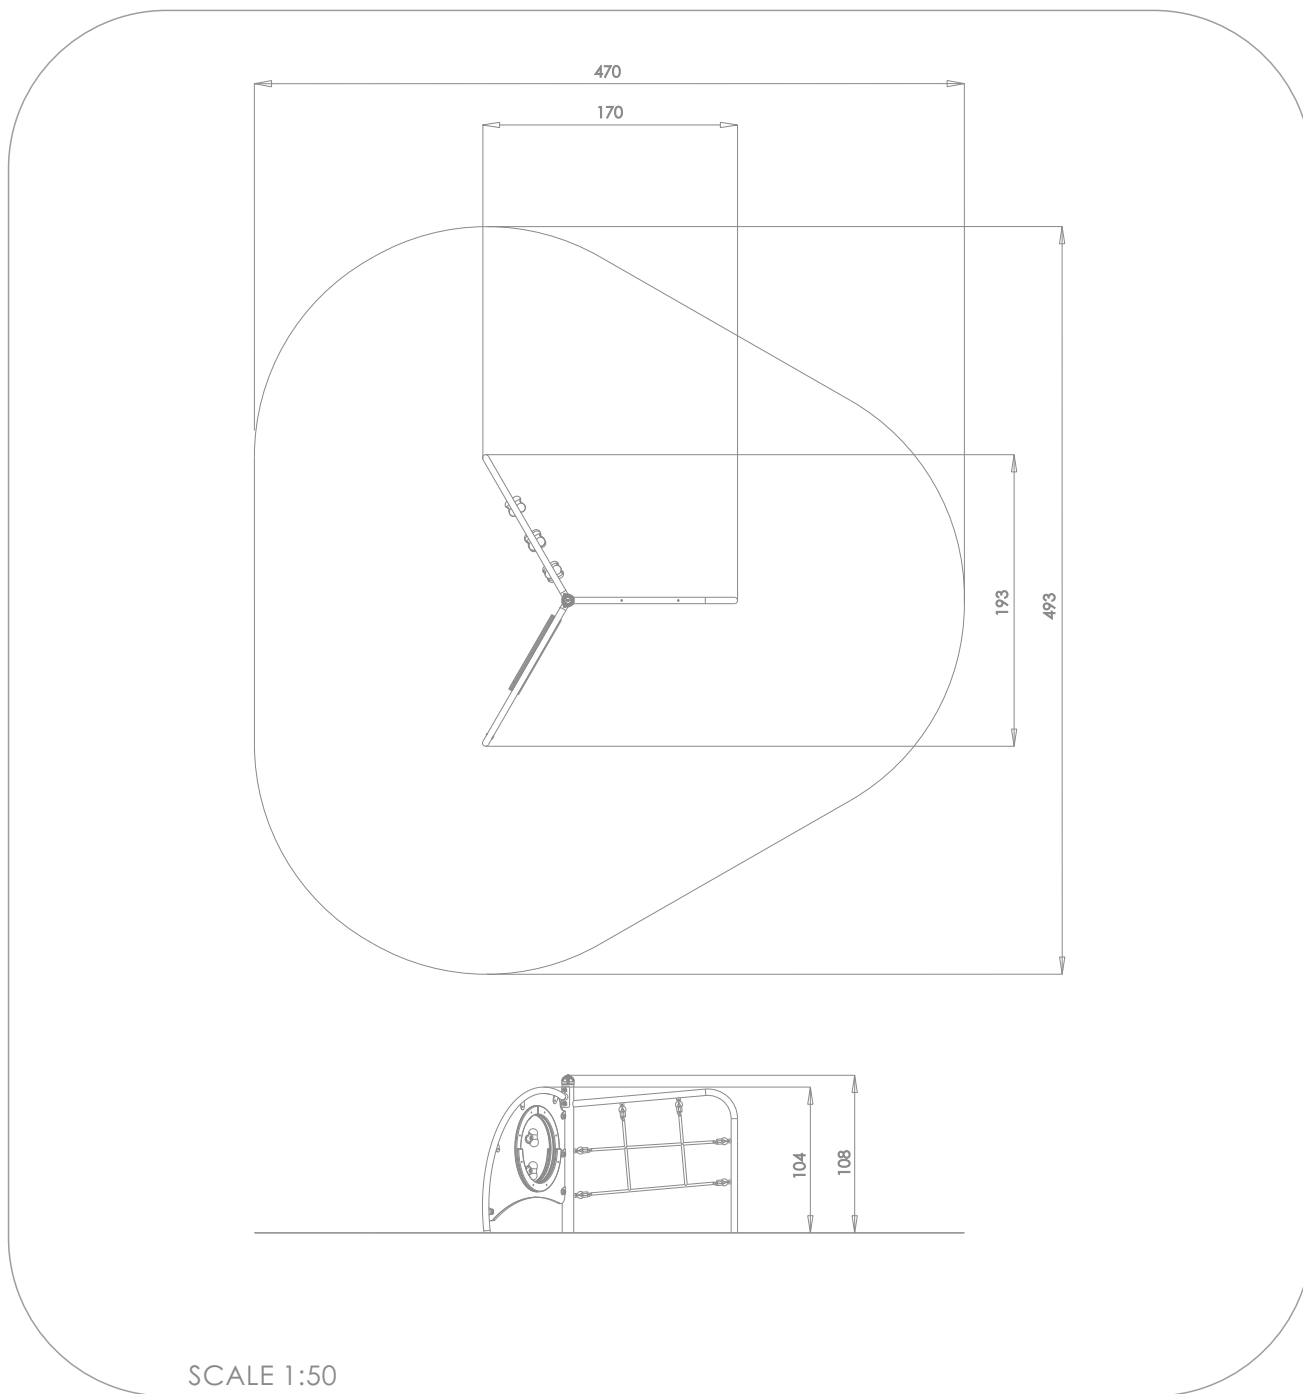

7023

MINI

SOCIALIZING

CLIMBING

INFORMATION ABOUT THE PRODUCT

Dimensions	193 x 170 cm
Safety zone	493 x 470 cm
Safety zone area	18 m ²
Overall height	108 cm
Free fall height	104 cm
Amount of users	3
Product complies with EN 1176-1:2017	YES
Availability of spare parts	YES
Age range	1-8

According to EN 1176-1:2017 norm, the product requires applying a safety surface according to the product's free fall height.

7023

MINI

MATERIALS:

CLIMBING WALLS AND SIDES OF STAIRS: HPL 13 MM

PLATE AND ROPE CONNECTORS AND SAFE PIPE PLUGS MADE OF INJECTION MOLDED POLYAMIDE

PLATES OF THE WALLS MADE OF COLOURFUL TRIPLE LAYERED 15 MM HDPE POLYETHYLENE, IN THE HIGHEST QUALITY, TOTALLY DAMP-PROOF

STEEL CONSTRUCTION: STAINLESS STEEL AISI304

POLIPROPYLENE ROPES PPMULTISPLIT TYPE WITH A STEEL CORE AND A DIMETER OF 6 MM.