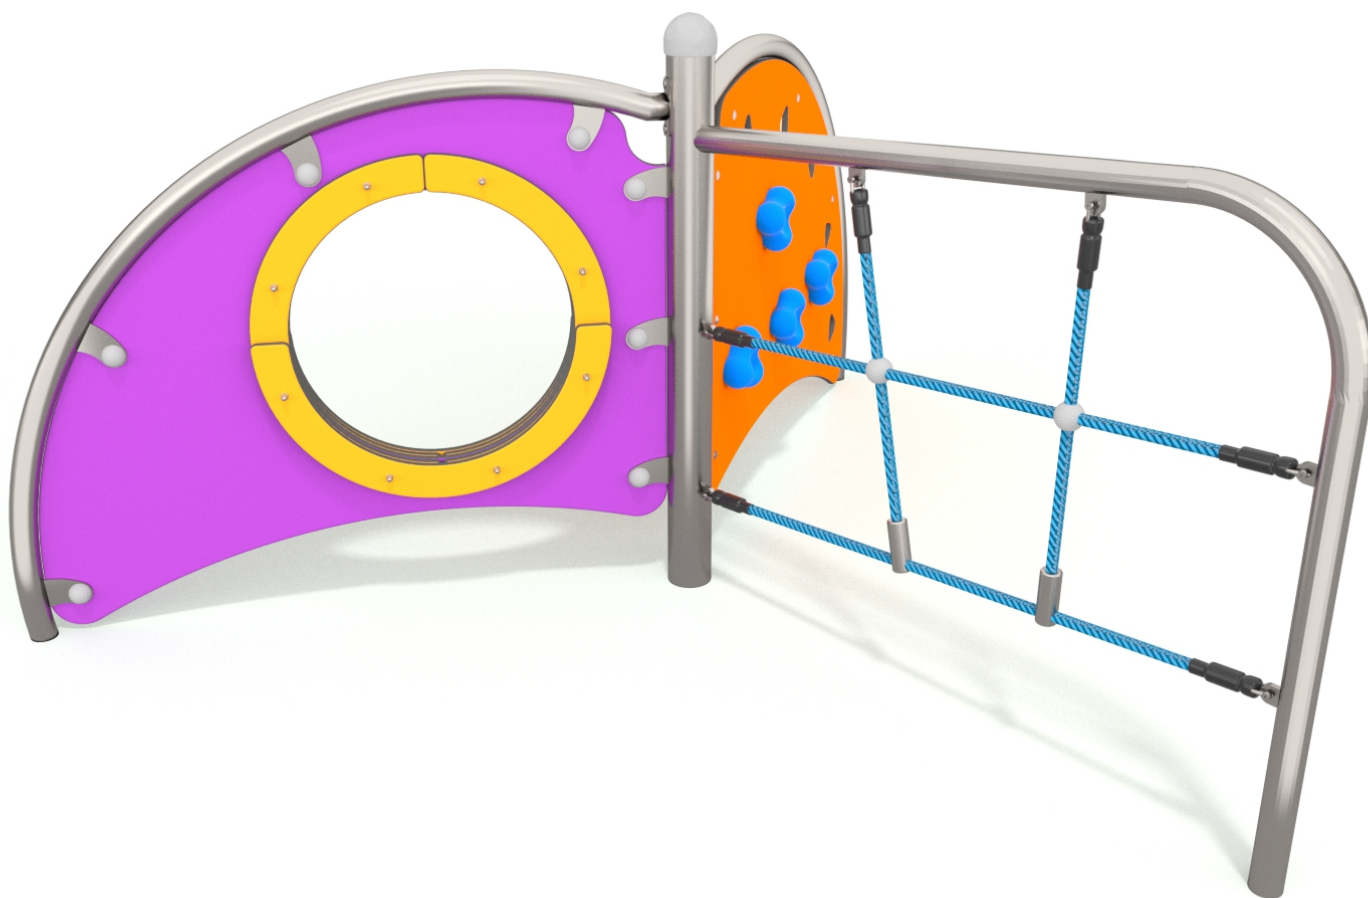

7023

MINI

SOCIALIZING

CLIMBING

INFORMATION ABOUT THE PRODUCT

Dimensions	193 x 170 cm
Safety zone	493 x 470 cm
Safety zone area	18 m ²
Overall height	108 cm
Free fall height	104 cm
Amount of users	3
Product complies with EN 1176-1:2017	YES
Availability of spare parts	YES
Age range	1-8

According to EN 1176-1:2017 norm, the product requires applying a safety surface according to the product's free fall height.

7023

MINI

MATERIALS:

CLIMBING WALLS AND SIDES OF STAIRS: HPL 13 MM

PLATE AND ROPE CONNECTORS AND SAFE PIPE PLUGS MADE OF INJECTION MOLDED POLYAMIDE

PLATES OF THE WALLS MADE OF COLOURFUL TRIPLE LAYERED 15 MM HDPE POLYETHYLENE, IN THE HIGHEST QUALITY, TOTALLY DAMP-PROOF

STEEL CONSTRUCTION: STAINLESS STEEL AISI304

POLIPROPYLENE ROPES PPMULTISPLIT TYPE WITH A STEEL CORE AND A DIMETER OF 6 MM.