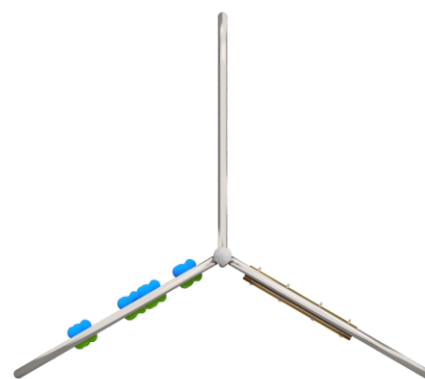

7023

MINI

SOCIALIZING

CLIMBING

INFORMATION ABOUT THE PRODUCT

Dimensions	193 x 170 cm
Safety zone	493 x 470 cm
Safety zone area	18 m ²
Overall height	108 cm
Free fall height	104 cm
Amount of users	3
Product complies with EN 1176-1:2017	YES
Availability of spare parts	YES
Age range	1-8

According to EN 1176-1:2017 norm, the product requires applying a safety surface according to the product's free fall height.

7023

MINI

MATERIALS:

CLIMBING WALLS AND SIDES OF STAIRS: HPL 13 MM

PLATE AND ROPE CONNECTORS AND SAFE PIPE PLUGS MADE OF INJECTION MOLDED POLYAMIDE

PLATES OF THE WALLS MADE OF COLOURFUL TRIPLE LAYERED 15 MM HDPE POLYETHYLENE, IN THE HIGHEST QUALITY, TOTALLY DAMP-PROOF

STEEL CONSTRUCTION: STAINLESS STEEL AISI304

POLIPROPYLENE ROPES PPMULTISPLIT TYPE WITH A STEEL CORE AND A DIMETER OF 6 MM.