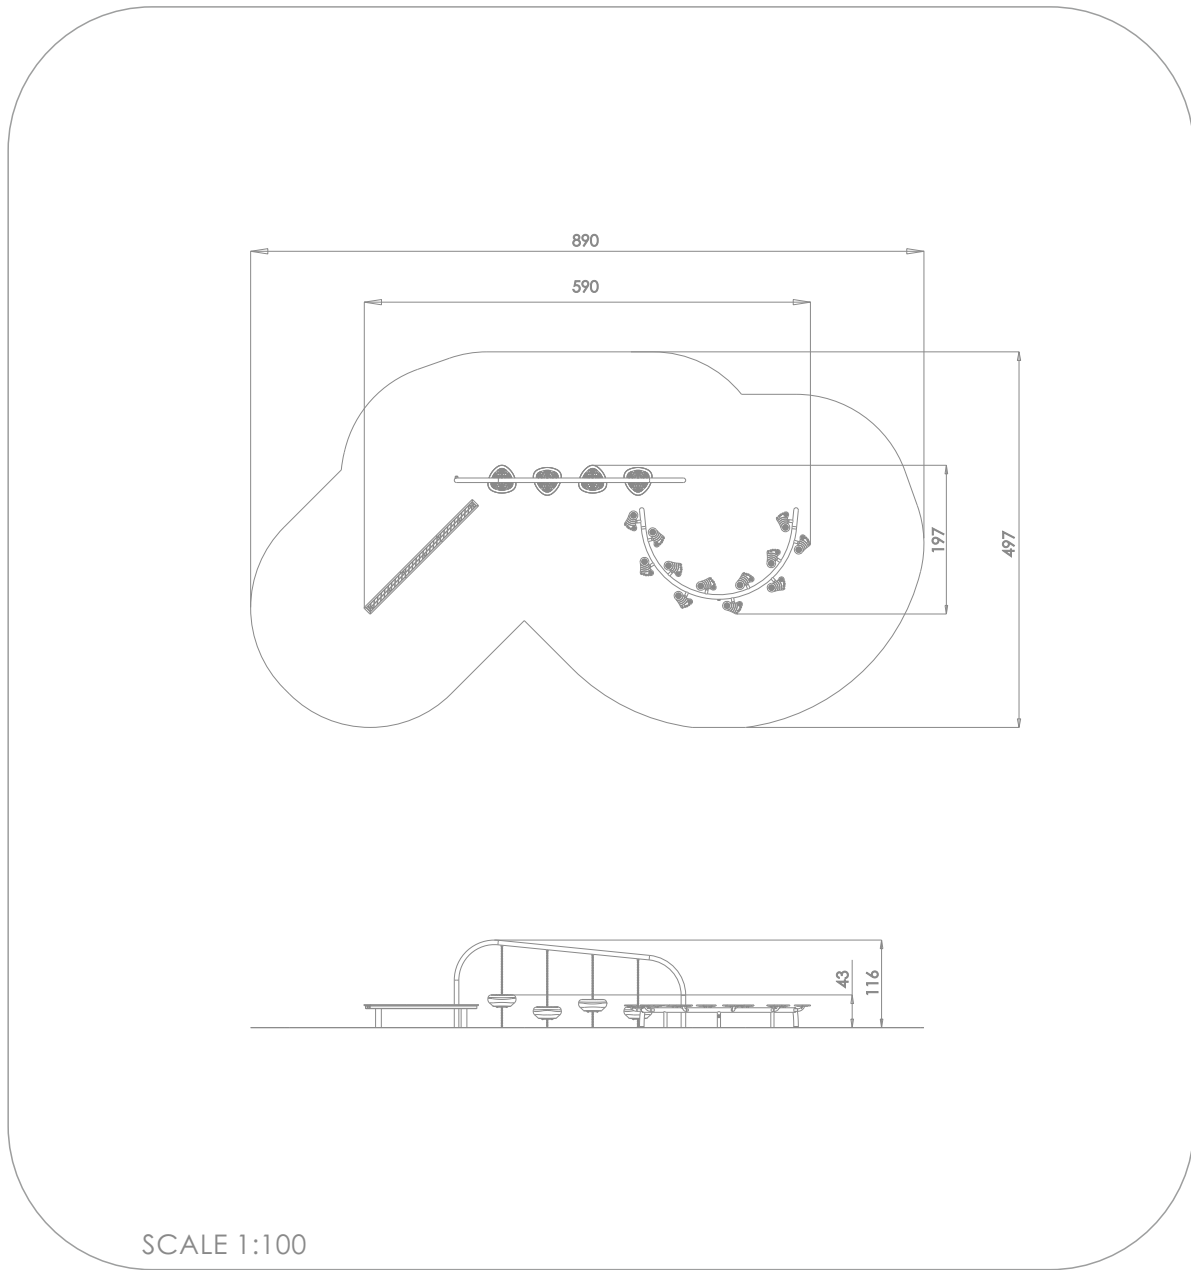

7024

MINI

SCALE 1:100

MATERIALS:

CLIMBING WALLS
AND SIDES OF STAIRS:
HPL 13 MM

MODULES
MANUFACTURED
OF ROTOMOULDED
POLYETHYLENE DEVELOP
PROWESS

STEEL CONSTRUCTION:
STAINLESS STEEL
AISI304