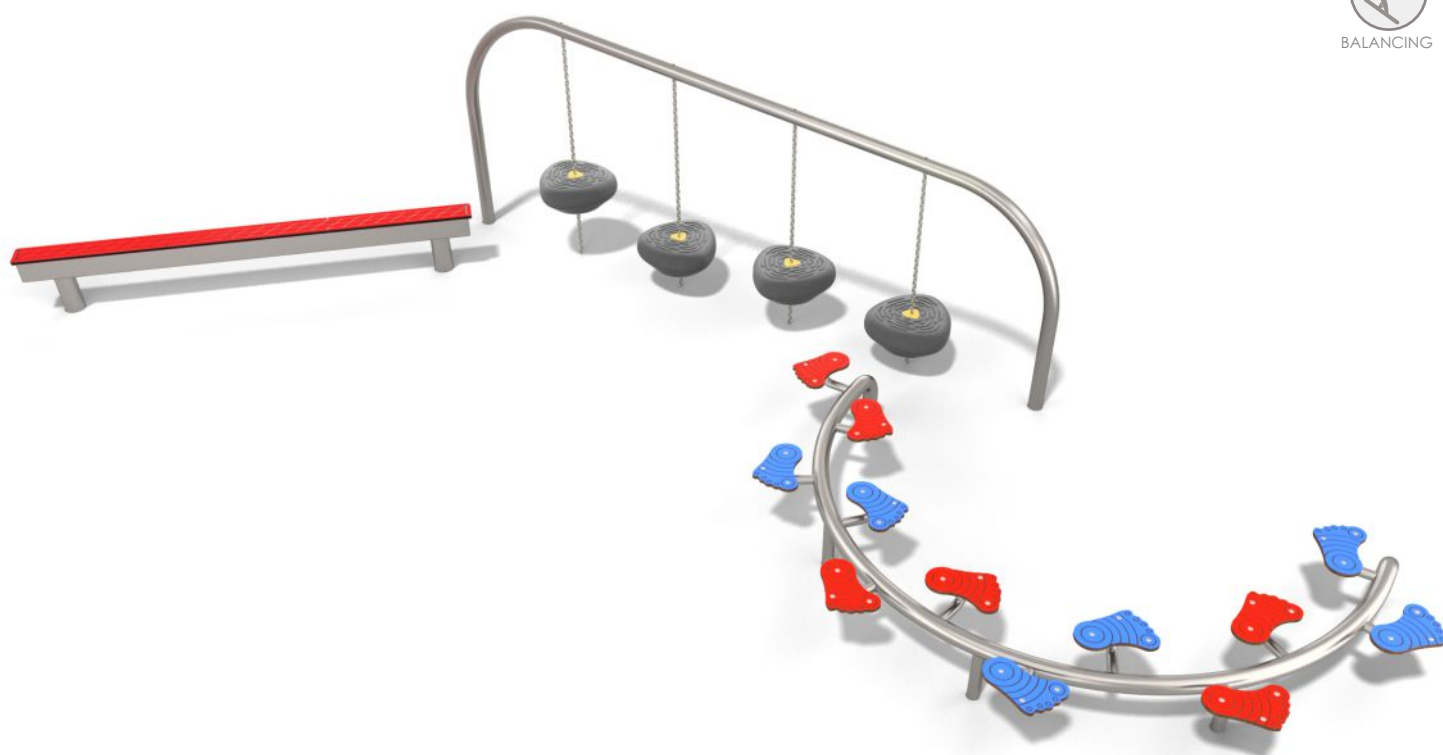

## MINI

SOCIALIZING

JUMPING

BALANCING

### INFORMATION ABOUT THE PRODUCT

Dimensions	197 x 590 cm
Safety zone	497 x 890 cm
Safety zone area	35 m <sup>2</sup>
Overall height	116 cm
Free fall height	43 cm
Amount of users	10
Product complies with EN 1176-1:2017-12	YES
Availability of spare parts	YES
Age range	1-8

According to EN 1176-1:2017-12 norm, the product requires applying a safety surface according to the product's free fall height.