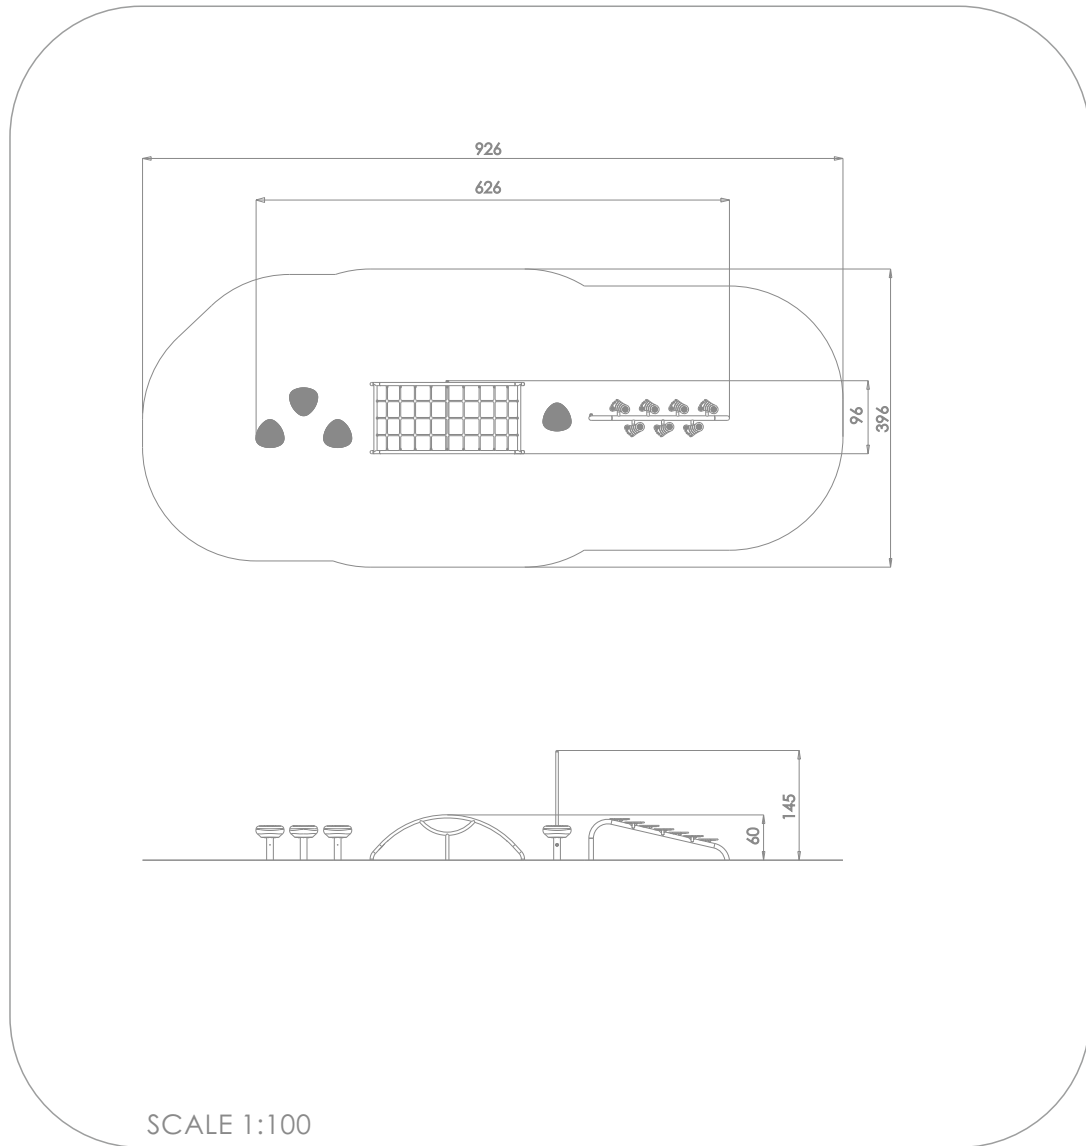

7027

MINI

SOCIALIZING

BALANCING

JUMPING

INFORMATION ABOUT THE PRODUCT

Dimensions	96 x 626 cm
Safety zone	396 x 926 cm
Safety zone area	32 m ²
Overall height	145 cm
Free fall height	60 cm
Amount of users	10
Product complies with EN 1176-1:2017-12	YES
Availability of spare parts	YES
Age range	1-8

According to EN 1176-1:2017-12 norm, the product requires applying a safety surface according to the product's free fall height.

7027

MINI

MATERIALS:

POLIPROPYLENE ROPES PPMULTISPLIT TYPE WITH A STEEL CORE AND A DIMETER OF 6 MM.	CLIMBING WALLS AND SIDES OF STAIRS: HPL 13 MM	STEEL CONSTRUCTION: STAINLESS STEEL AISI304	MODULES MANUFACTURED OF ROTOMOULDED POLYETHYLENE DEVELOP PROWESS
