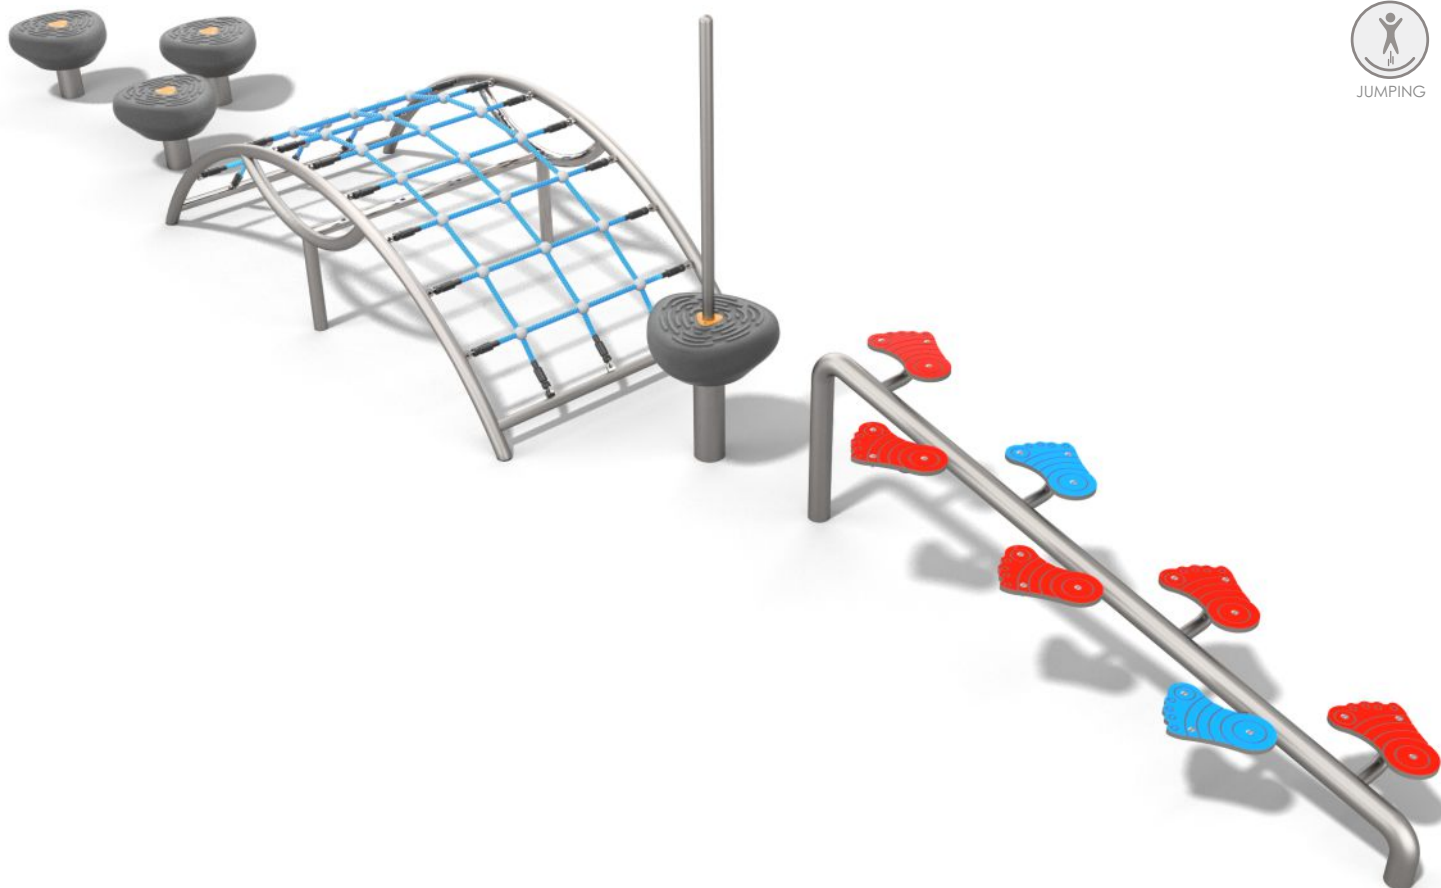

7027

MINI

SOCIALIZING

BALANCING

JUMPING

INFORMATION ABOUT THE PRODUCT

Dimensions	96 x 626 cm
Safety zone	396 x 926 cm
Safety zone area	32 m ²
Overall height	145 cm
Free fall height	60 cm
Amount of users	10
Product complies with EN 1176-1:2017-12	YES
Availability of spare parts	YES
Age range	1-8

According to EN 1176-1:2017-12 norm, the product requires applying a safety surface according to the product's free fall height.

7027

MINI

MATERIALS:

POLIPROPYLENE ROPES PPMULTISPLIT TYPE WITH A STEEL CORE AND A DIMETER OF 6 MM.	CLIMBING WALLS AND SIDES OF STAIRS: HPL 13 MM	STEEL CONSTRUCTION: STAINLESS STEEL AISI304	MODULES MANUFACTURED OF ROTOMOULDED POLYETHYLENE DEVELOP PROWESS
