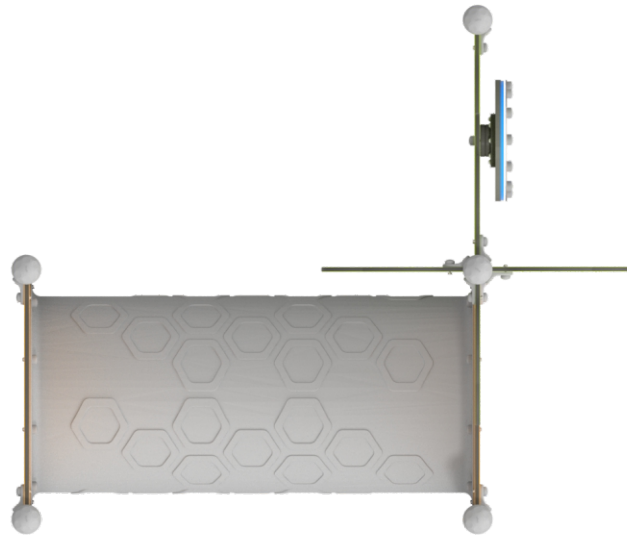

### INFORMATION ABOUT THE PRODUCT

Dimensions	148 x 175 cm
Safety zone	448 x 475 cm
Safety zone area	16,85 m <sup>2</sup>
Overall height	238 cm
Free fall height	16 cm
Amount of users	3
Product complies with EN 1176-1:2017-12	YES
Availability of spare parts	YES
Age range	1-8

According to EN 1176-1:2017-12 norm, the product requires applying a safety surface according to the product's free fall height.

## MATERIALS:

<p>STEEL CONSTRUCTION: STAINLESS STEEL AISI304</p>	<p>PLATES: HDPE 15 MM</p>	<p>ROTARY MODULE, WHICH ALLOWS TO MOVE THE BALL IN THE MAZE</p>	
			
<p>ELEMENTS: HPL 13 MM</p>	<p>TUBE MADE OF LDPE POLYETHYLENE ROTATIONALLY MOLDED WITH THE INNER DIAMETER OF 53.3 CM AND THE LENGTH OF 125 CM</p>	<p>PLATE AND ROPE CONNECTORS AND SAFE PIPE PLUGS MADE OF INJECTION MOLDED POLYAMIDE</p>	<p>BALCONY: HDP 15 MM</p>
			