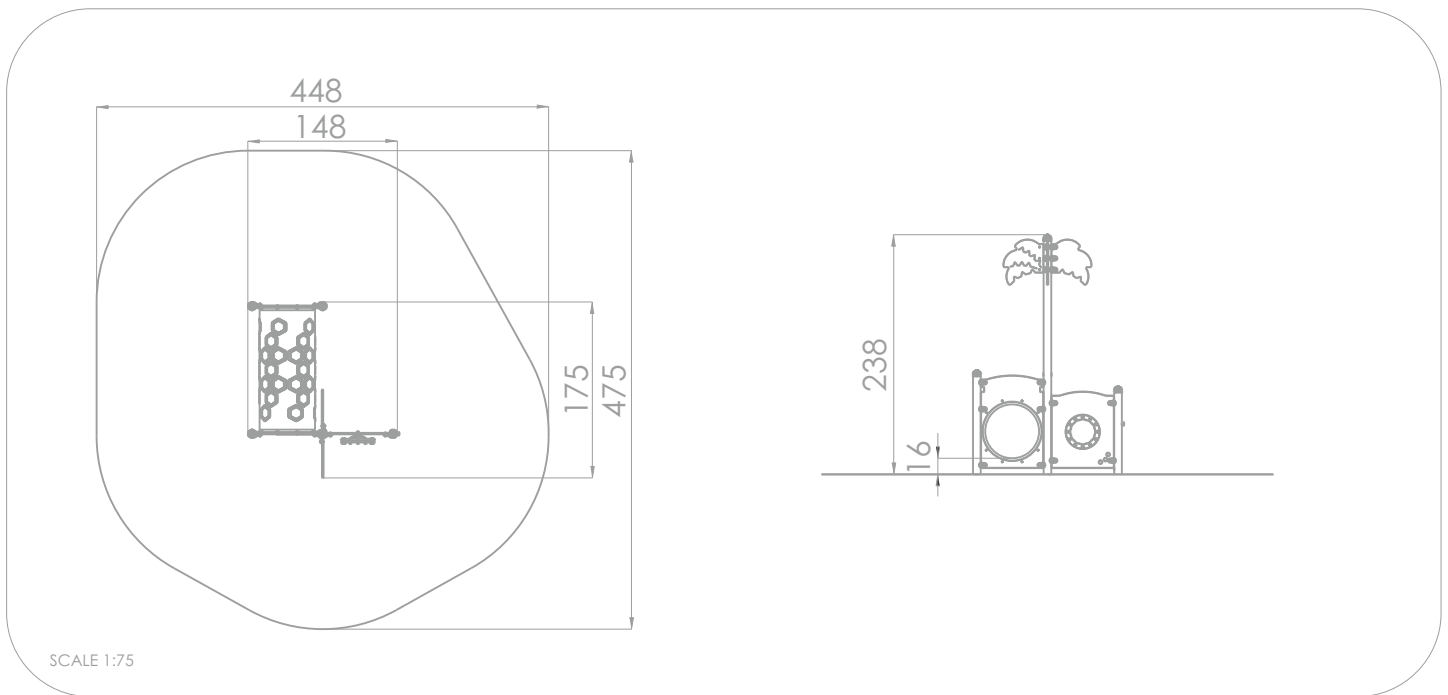

7106

MINI

MATERIALS:

STEEL CONSTRUCTION: STAINLESS STEEL AISI304	PLATES: HDPE 15 MM	ROTARY MODULE, WHICH ALLOWS TO MOVE THE BALL IN THE MAZE	
ELEMENTS: HPL 13 MM	TUBE MADE OF LDPE POLYETHYLENE ROTATIONALLY MOLDED WITH THE INNER DIAMETER OF 53.3 CM AND THE LENGTH OF 125 CM	PLATE AND ROPE CONNECTORS AND SAFE PIPE PLUGS MADE OF INJECTION MOLDED POLYAMIDE	BALCONY: HDP 15 MM