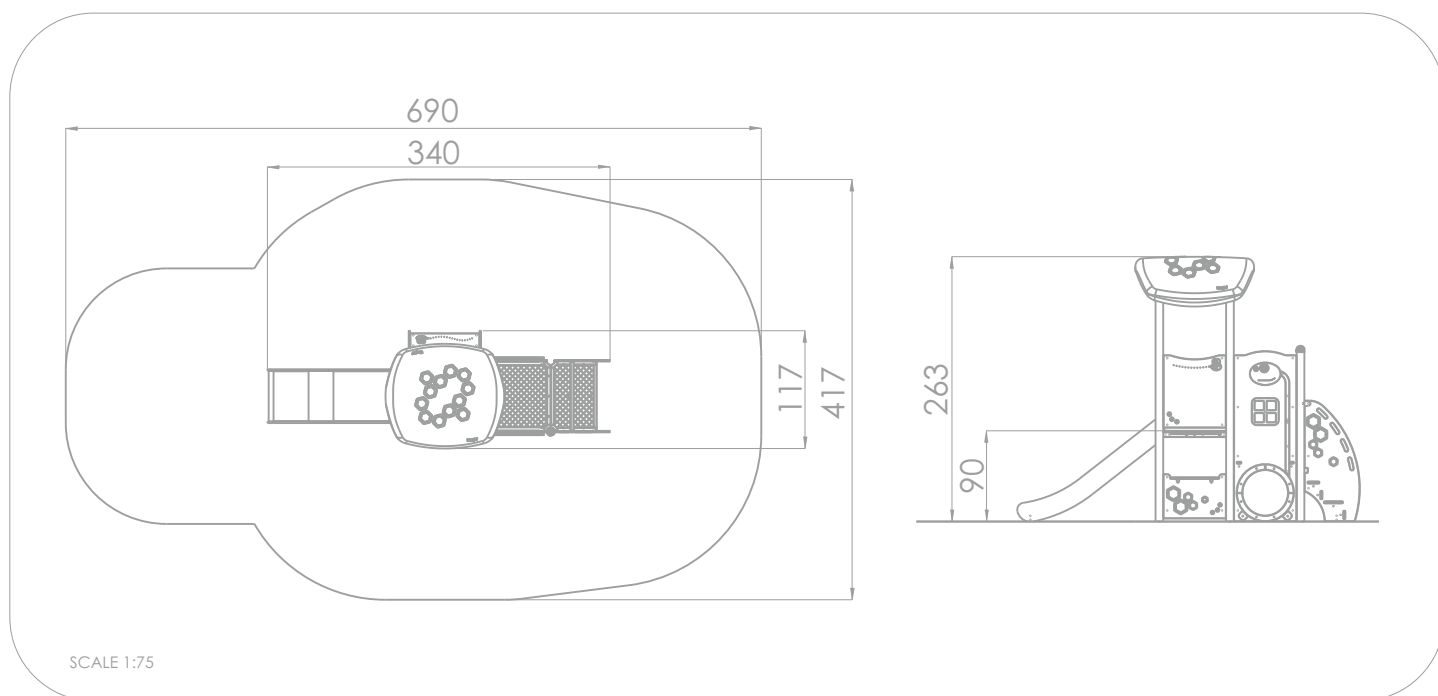

7114

MINI

SLIDING

SOCIALIZING

SENSORIAL
INTEGRATION

JUMPING

INFORMATION ABOUT THE PRODUCT

Dimensions	117 x 340 cm
Safety zone	417 x 690 cm
Safety zone area	22,83 m ²
Overall height	263 cm
Free fall height	90 cm
Amount of users	9
Product complies with EN 1176-1:2017-12	YES
Availability of spare parts	YES
Age range	1-8

According to EN 1176-1:2017-12 norm, the product requires applying a safety surface according to the product's free fall height.

7114

MINI

MATERIALS:

<p>STEEL CONSTRUCTION: STAINLESS STEEL AISI304</p>	<p>ROOFS MADE OF POLYETHYLENE ROTATIONALLY MOLDED.</p>	<p>PLATES: HDPE 15 MM</p>	<p>BALCONY: HDPE 15 MM.</p>	
				
<p>ELEMENTS: HPL 13 MM</p>	<p>SLIDES MADE OF STAINLESS STEEL AISI 304. METAL SHEET WITH A THICKNESS OF 2 MM FORMED IN A CNC TECHNIQUE.</p>	<p>PLATE AND ROPE CONNECTORS AND SAFE PIPE PLUGS MADE OF INJECTION MOLDED POLYAMIDE.</p>	<p>PASSAGE MODULE IS MADE OF 13 MM THICK WOOD-LIKE HPL, WHITE AND GREEN 15MM HDPE BOARDS AND SAFE 8 MM THICK POLYCARBONATE.</p>	<p>COUNTER MODULE MADE OF 15MM HDPE PLATE.</p>
				