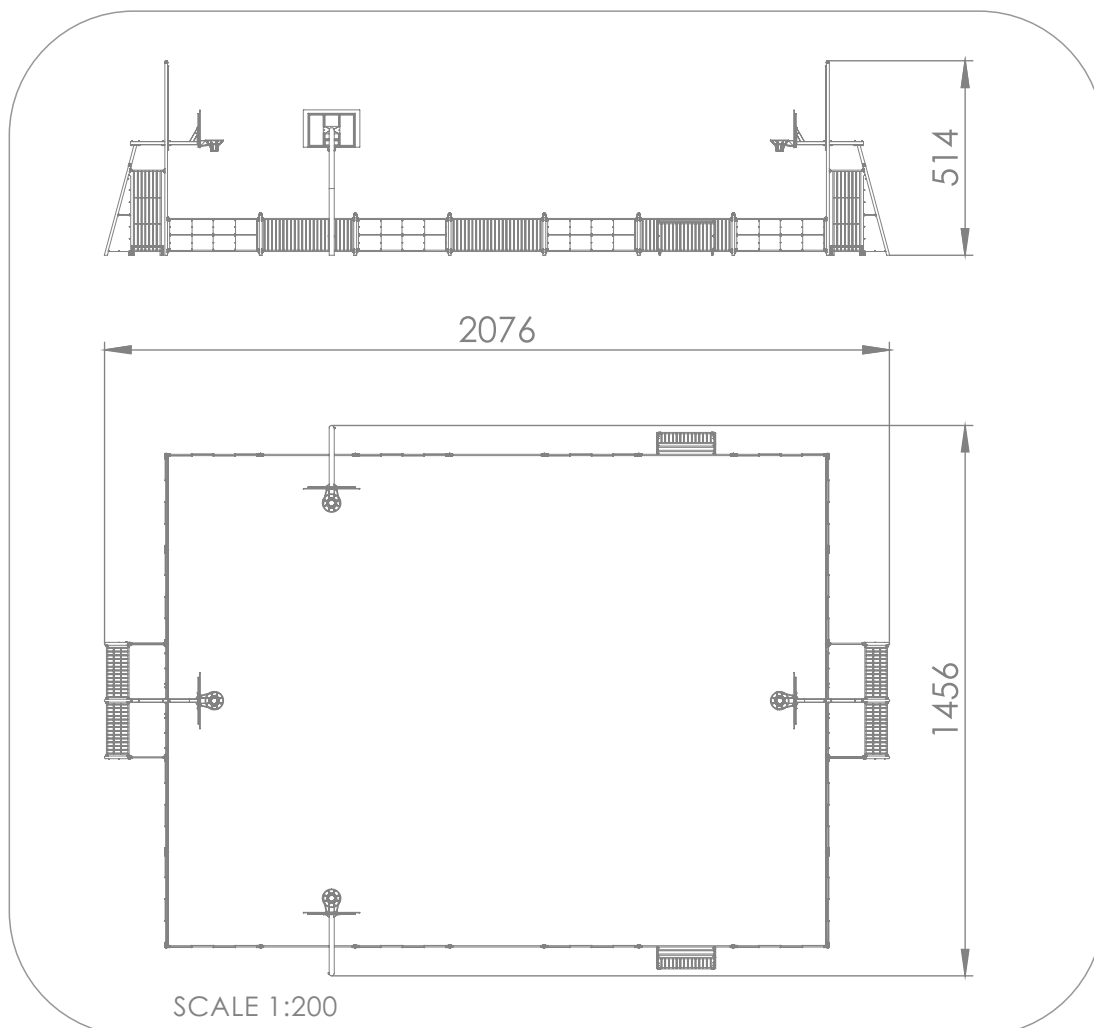

6401

SOCIALIZING

INFORMATION ABOUT THE PRODUCT

Dimensions	2076 x 1456 cm
Overall height	514 cm
Product complies with EN 15312	YES
Availability of spare parts	YES

6401

MATERIALS:

<p>PATENTED SYSTEM OF CONNECTORS AND CLAMPS MADE OF STRONG ALUMINUM ALLOY</p>	<p>BOARD MADE OF 15 MM THICK HDPE. BASKET RIM MADE OF STAINLESS STEEL</p>	<p>VANDAL-PROOF SCREW PLUGS MADE OF INJECTION MOLDED POLYAMIDE</p>	
			
<p>CONNECTING ELEMENTS LIKE SCREWS, NUTS, WASHERS MADE OF STAINLESS STEEL</p>	<p>PLATES OF THE WALLS MADE OF COLOURFUL TRIPLE LAYERED 15 MM HDPE POLYETHYLENE</p>	<p>GOALS AND POSTS AND PANELS MADE OF BLACK STEEL S235JR, CLEANED IN THE SANDBLASTING PROCESS</p>	<p>HIGH-QUALITY POLYPROPYLENE PP NET, WITH 4,5X4,5 CM LOOPS AND THICKNESS 3 MM</p>
