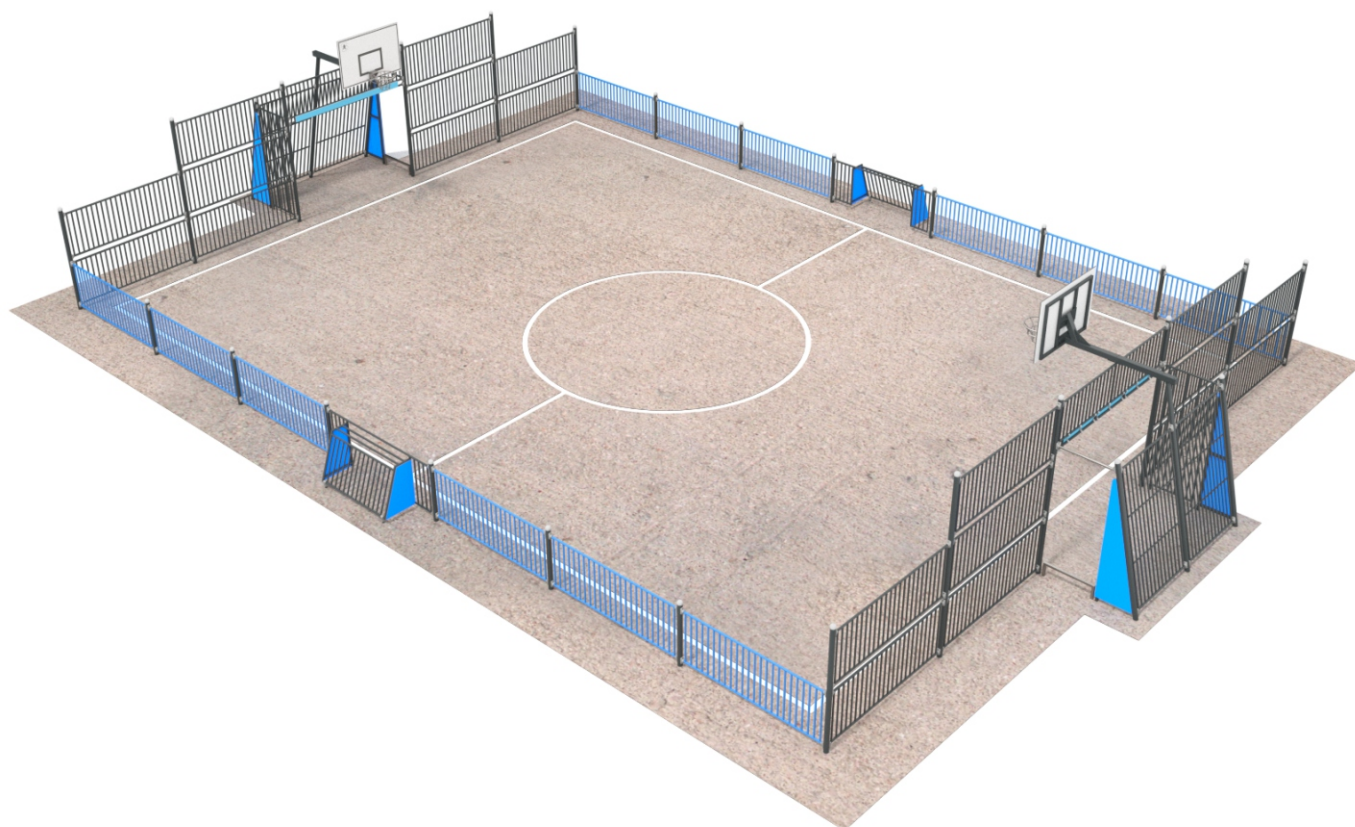

6402

SPORT

SOCIALIZING

INFORMATION ABOUT THE PRODUCT

Dimensions	2076 x 1420 cm
Overall height	384 cm
Product complies with EN 15312	YES
Availability of spare parts	YES

6402

SCALE 1:200

MATERIALS:

PATENTED SYSTEM OF CONNECTORS AND CLAMPS MADE OF STRONG ALUMINUM ALLOY	BOARD MADE OF 15 MM THICK HDPE. BASKET RIM MADE OF STAINLESS STEEL	VANDAL-PROOF SCREW PLUGS MADE OF INJECTION MOLDED POLYAMIDE
		
CONNECTING ELEMENTS LIKE SCREWS, NUTS, WASHERS MADE OF STAINLESS STEEL	PLATES OF THE WALLS MADE OF COLOURFUL TRIPLE LAYERED 15 MM HDPE POLYETHYLENE	GOALS AND POSTS AND PANELS MADE OF BLACK STEEL S235JR, CLEANED IN THE SANDBLASTING PROCESS
		