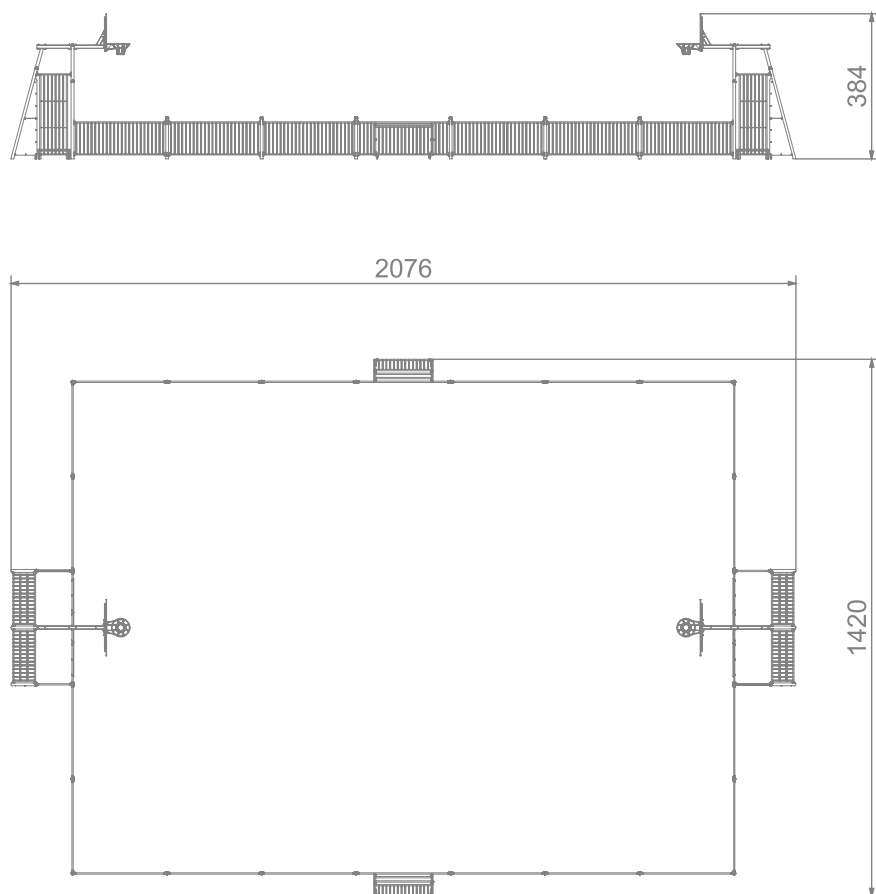

6402

SPORT

SOCIALIZING

INFORMATION ABOUT THE PRODUCT

Dimensions	2076 x 1420 cm
Overall height	384 cm
Product complies with EN 15312	YES
Availability of spare parts	YES

6402

SCALE 1:200

MATERIALS:

PATENTED SYSTEM OF CONNECTORS AND CLAMPS MADE OF STRONG ALUMINUM ALLOY	BOARD MADE OF 15 MM THICK HDPE. BASKET RIM MADE OF STAINLESS STEEL	VANDAL-PROOF SCREW PLUGS MADE OF INJECTION MOLDED POLYAMIDE
		
CONNECTING ELEMENTS LIKE SCREWS, NUTS, WASHERS MADE OF STAINLESS STEEL	PLATES OF THE WALLS MADE OF COLOURFUL TRIPLE LAYERED 15 MM HDPE POLYETHYLENE	GOALS AND POSTS AND PANELS MADE OF BLACK STEEL S235JR, CLEANED IN THE SANDBLASTING PROCESS
		