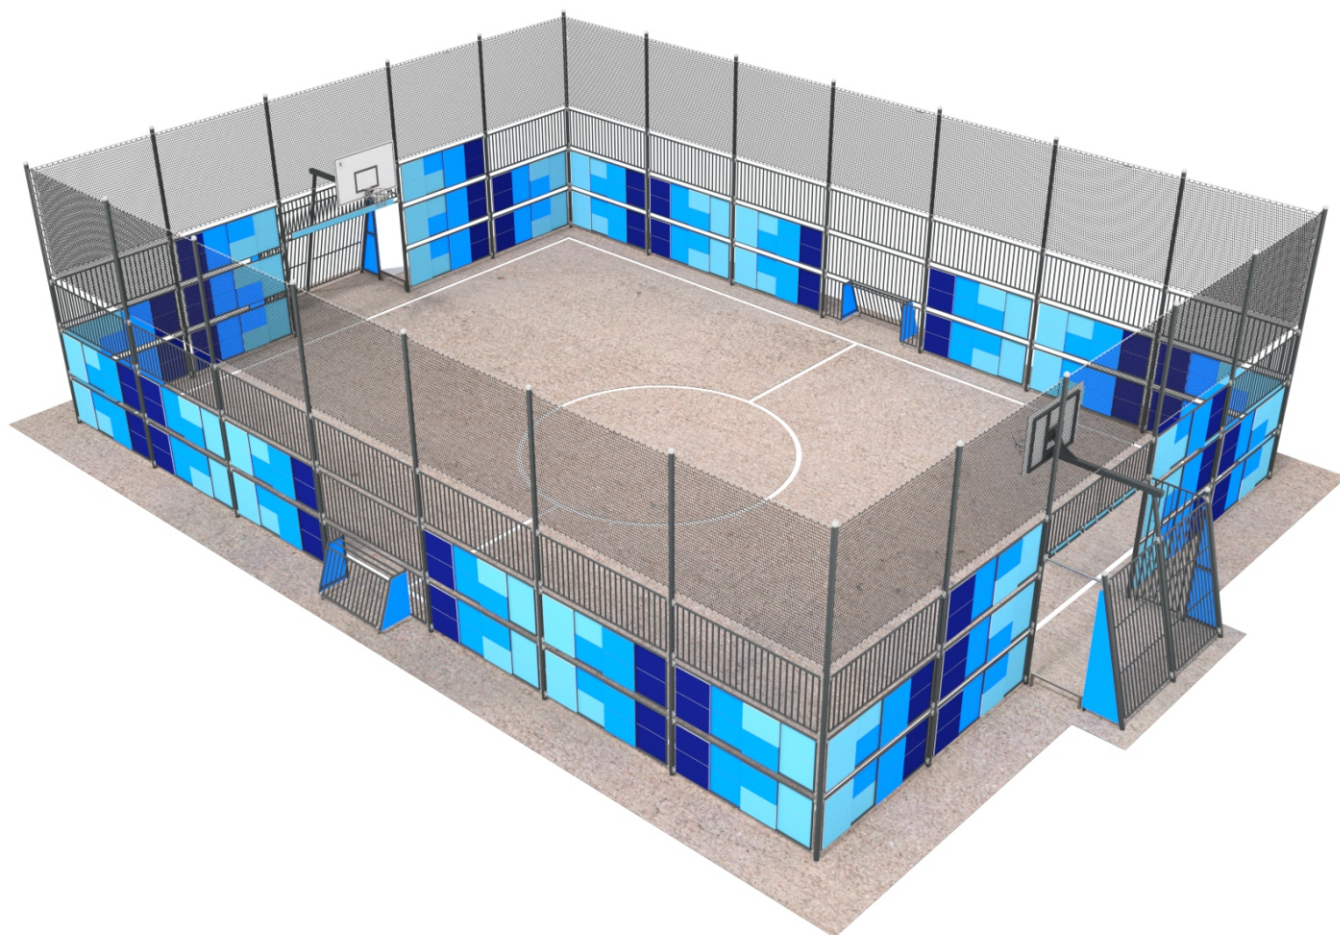

6403

SOCIALIZING

INFORMATION ABOUT THE PRODUCT

| | |
|--------------------------------|----------------|
| Dimensions | 2076 x 1420 cm |
| Overall height | 514 cm |
| Product complies with EN 15312 | YES |
| Availability of spare parts | YES |

6403

MATERIALS:

PATENTED SYSTEM OF CONNECTORS AND CLAMPS MADE OF STRONG ALUMINUM ALLOY

BOARD MADE OF 15 MM THICK HDPE. BASKET RIM MADE OF STAINLESS STEEL

VANDAL-PROOF SCREW PLUGS MADE OF INJECTION MOLDED POLYAMIDE

CONNECTING ELEMENTS LIKE SCREWS, NUTS, WASHERS MADE OF STAINLESS STEEL

PLATES OF THE WALLS MADE OF COLOURFUL TRIPLE LAYERED 15 MM HDPE POLYETHYLENE

GOALS AND POSTS AND PANELS MADE OF BLACK STEEL S235JR, CLEANED IN THE SANDBLASTING PROCESS

HIGH-QUALITY POLYPROPYLENE PP NET, WITH 4,5X4,5 CM LOOPS AND THICKNESS 3 MM