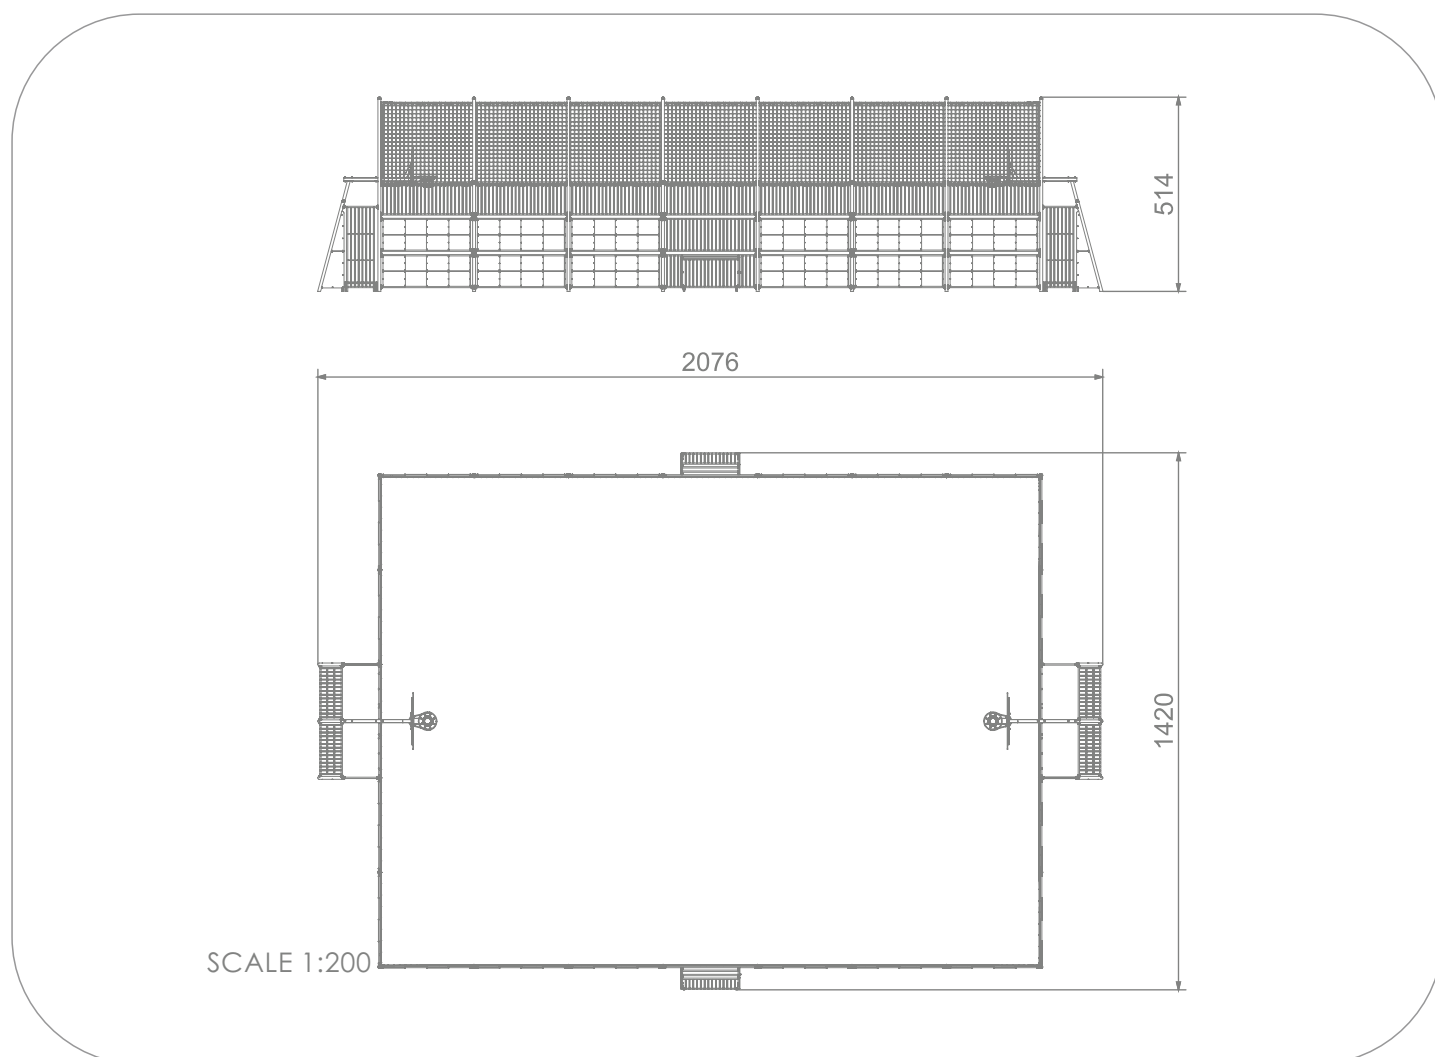

6403

MATERIALS:

PATENTED SYSTEM OF CONNECTORS AND CLAMPS MADE OF STRONG ALUMINUM ALLOY

BOARD MADE OF 15 MM THICK HDPE. BASKET RIM MADE OF STAINLESS STEEL

VANDAL-PROOF SCREW PLUGS MADE OF INJECTION MOLDED POLYAMIDE

CONNECTING ELEMENTS LIKE SCREWS, NUTS, WASHERS MADE OF STAINLESS STEEL

PLATES OF THE WALLS MADE OF COLOURFUL TRIPLE LAYERED 15 MM HDPE POLYETHYLENE

GOALS AND POSTS AND PANELS MADE OF BLACK STEEL S235JR, CLEANED IN THE SANDBLASTING PROCESS

HIGH-QUALITY POLYPROPYLENE PP NET, WITH 4,5X4,5 CM LOOPS AND THICKNESS 3 MM