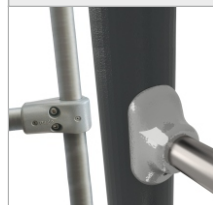

6404

SPORT

SOCIALIZING

INFORMATION ABOUT THE PRODUCT

Dimensions	897 x 754 cm
Overall height	112 cm
Product complies with EN 15312	YES
Availability of spare parts	YES

6404

MATERIALS:

PATENTED SYSTEM OF CONNECTORS AND CLAMPS MADE OF STRONG ALUMINUM ALLOY

VANDAL-PROOF SCREW PLUGS MADE OF INJECTION MOLDED POLYAMIDE

CONNECTING ELEMENTS LIKE SCREWS, NUTS, WASHERS MADE OF STAINLESS STEEL

PLATES OF THE WALLS MADE OF COLOURFUL TRIPLE LAYERED 15 MM HDPE POLYETHYLENE

GOALS AND POSTS AND PANELS MADE OF BLACK STEEL S235JR, CLEANED IN THE SANDBLASTING PROCESS