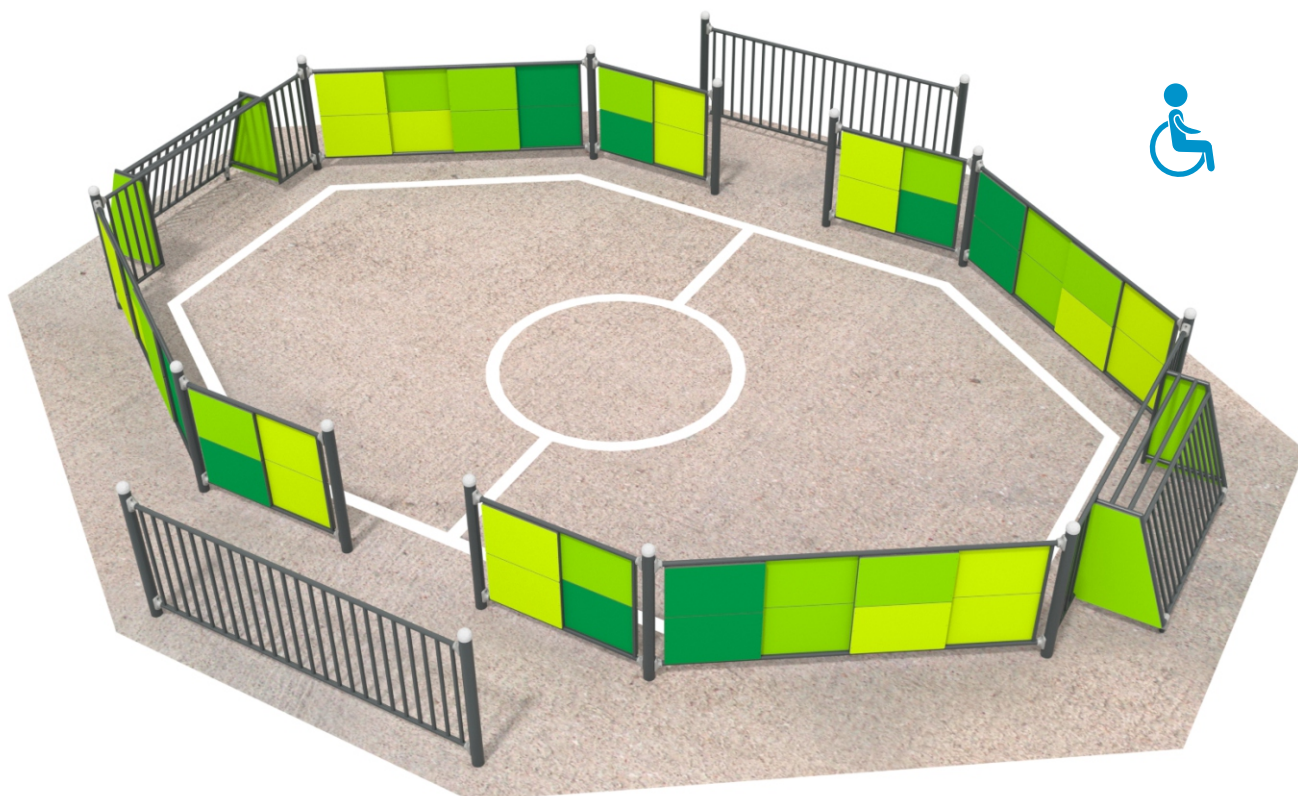

6404

SPORT

SOCIALIZING

INFORMATION ABOUT THE PRODUCT

Dimensions	897 x 754 cm
Overall height	112 cm
Product complies with EN 15312	YES
Availability of spare parts	YES

6404

MATERIALS:

PATENTED SYSTEM OF CONNECTORS AND CLAMPS MADE OF STRONG ALUMINUM ALLOY

VANDAL-PROOF SCREW PLUGS MADE OF INJECTION MOLDED POLYAMIDE

CONNECTING ELEMENTS LIKE SCREWS, NUTS, WASHERS MADE OF STAINLESS STEEL

PLATES OF THE WALLS MADE OF COLOURFUL TRIPLE LAYERED 15 MM HDPE POLYETHYLENE

GOALS AND POSTS AND PANELS MADE OF BLACK STEEL S235JR, CLEANED IN THE SANDBLASTING PROCESS