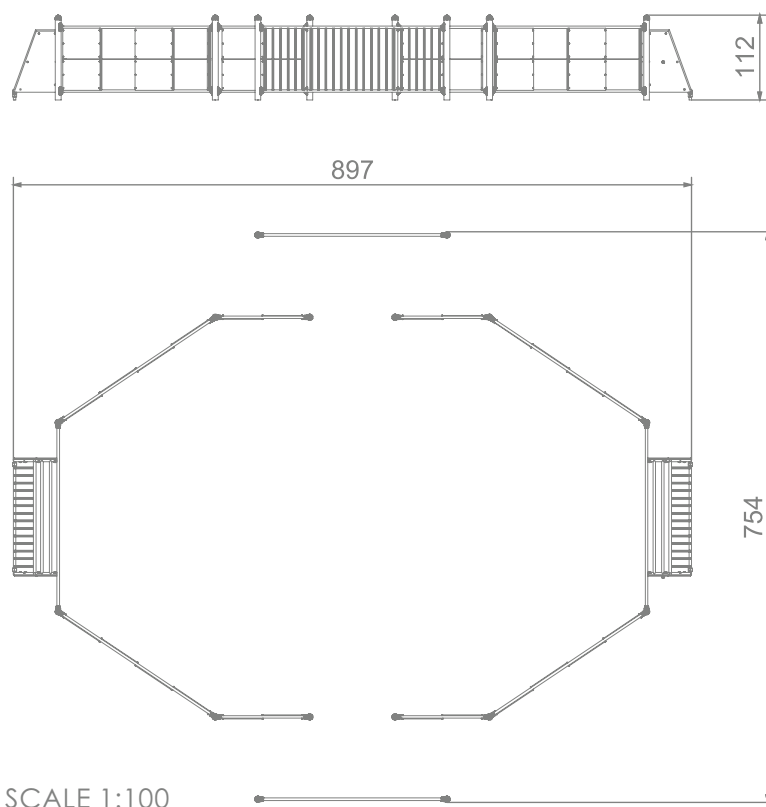

6404

SPORT

SOCIALIZING

INFORMATION ABOUT THE PRODUCT

Dimensions	897 x 754 cm
Overall height	112 cm
Product complies with EN 15312	YES
Availability of spare parts	YES

6404

MATERIALS:

PATENTED SYSTEM OF CONNECTORS AND CLAMPS MADE OF STRONG ALUMINUM ALLOY

VANDAL-PROOF SCREW PLUGS MADE OF INJECTION MOLDED POLYAMIDE

CONNECTING ELEMENTS LIKE SCREWS, NUTS, WASHERS MADE OF STAINLESS STEEL

PLATES OF THE WALLS MADE OF COLOURFUL TRIPLE LAYERED 15 MM HDPE POLYETHYLENE