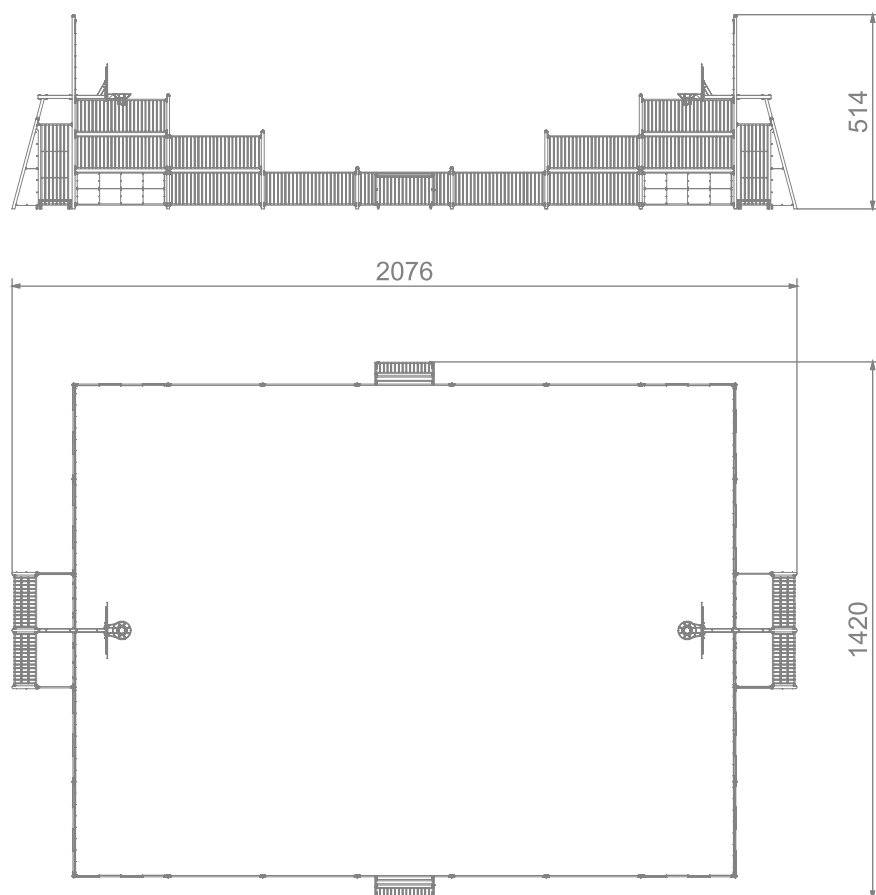

6405

SOCIALIZING

INFORMATION ABOUT THE PRODUCT

Dimensions	2076 x 1420 cm
Overall height	514 cm
Product complies with EN 15312	YES
Availability of spare parts	YES

6405

SCALE 1:200

MATERIALS:

PATENTED SYSTEM OF CONNECTORS AND CLAMPS MADE OF STRONG ALUMINUM ALLOY

BOARD MADE OF 15 MM THICK HDPE. BASKET RIM MADE OF STAINLESS STEEL

VANDAL-PROOF SCREW PLUGS MADE OF INJECTION MOLDED POLYAMIDE

CONNECTING ELEMENTS LIKE SCREWS, NUTS, WASHERS MADE OF STAINLESS STEEL

PLATES OF THE WALLS MADE OF COLOURFUL TRIPLE LAYERED 15 MM HDPE POLYETHYLENE

GOALS AND POSTS AND PANELS MADE OF BLACK STEEL S235JR, CLEANED IN THE SANDBLASTING PROCESS

HIGH-QUALITY POLYPROPYLENE PP NET, WITH 4,5X4,5 CM LOOPS AND THICKNESS 3 MM