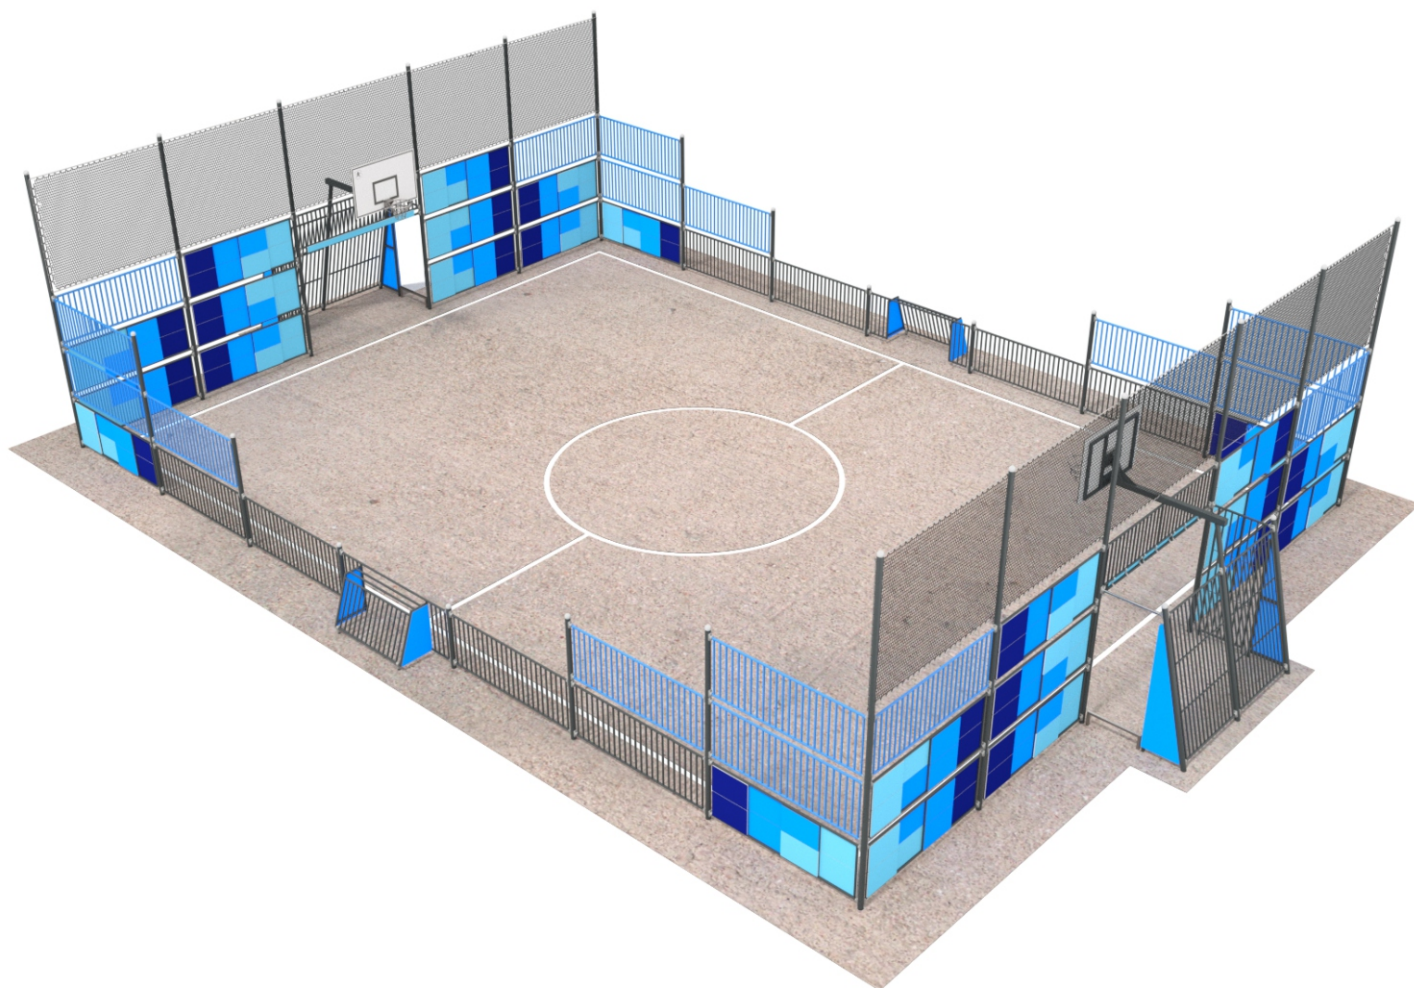

6405

SOCIALIZING

INFORMATION ABOUT THE PRODUCT

Dimensions	2076 x 1420 cm
Overall height	514 cm
Product complies with EN 15312	YES
Availability of spare parts	YES

6405

SCALE 1:200

MATERIALS:

PATENTED SYSTEM OF CONNECTORS AND CLAMPS MADE OF STRONG ALUMINUM ALLOY

BOARD MADE OF 15 MM THICK HDPE. BASKET RIM MADE OF STAINLESS STEEL

VANDAL-PROOF SCREW PLUGS MADE OF INJECTION MOLDED POLYAMIDE

CONNECTING ELEMENTS LIKE SCREWS, NUTS, WASHERS MADE OF STAINLESS STEEL

PLATES OF THE WALLS MADE OF COLOURFUL TRIPLE LAYERED 15 MM HDPE POLYETHYLENE

GOALS AND POSTS AND PANELS MADE OF BLACK STEEL S235JR, CLEANED IN THE SANDBLASTING PROCESS

HIGH-QUALITY POLYPROPYLENE PP NET, WITH 4,5X4,5 CM LOOPS AND THICKNESS 3 MM