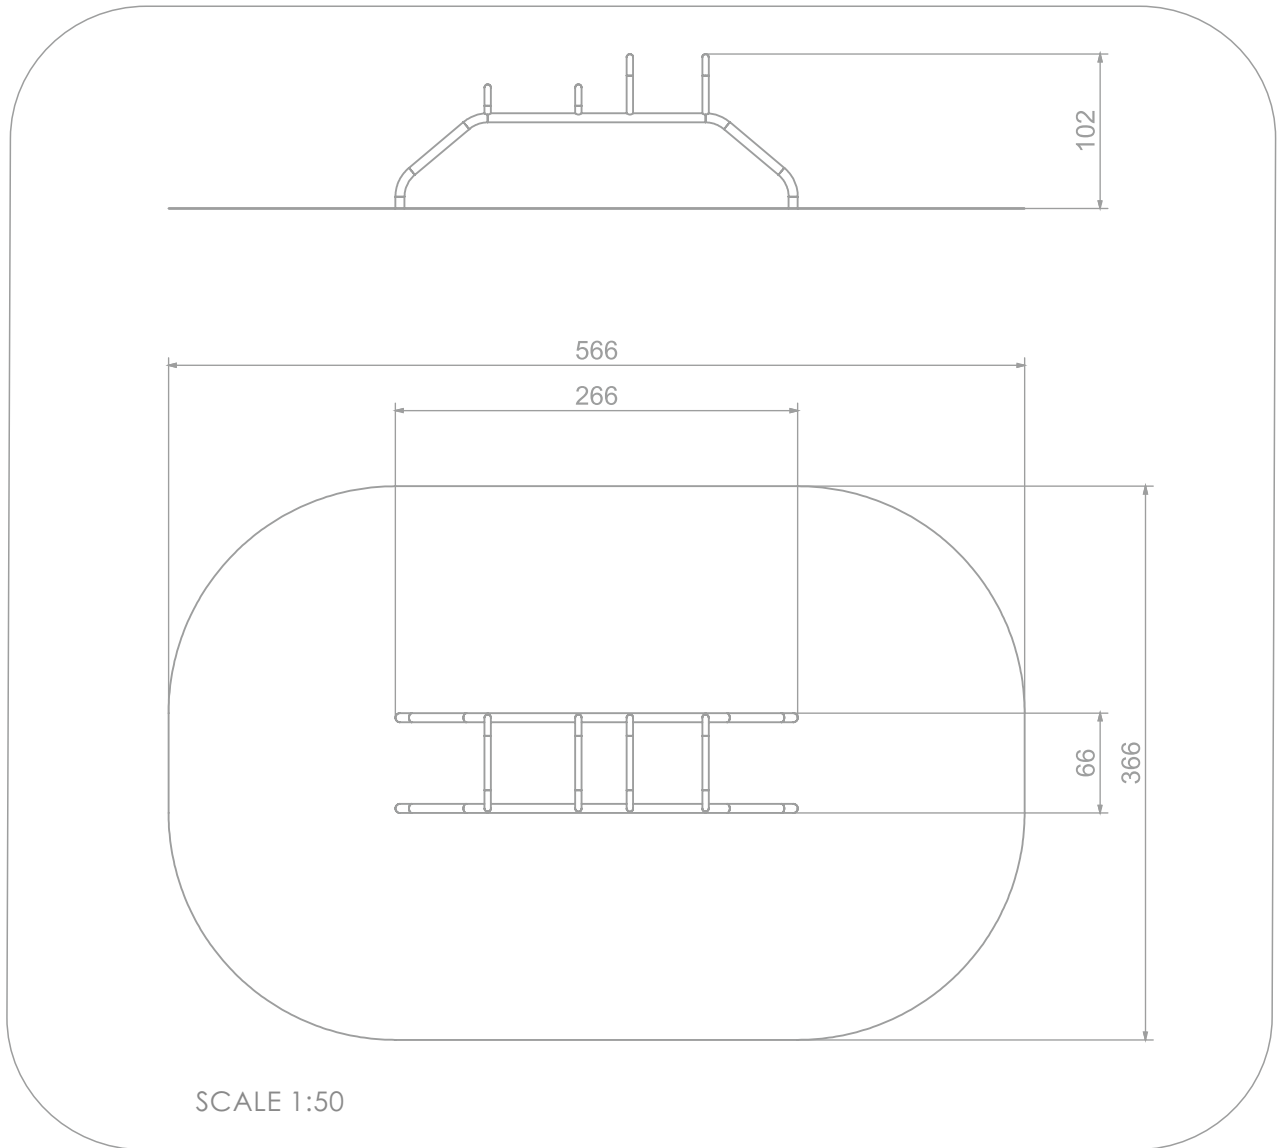

7607

STREET WORKOUT